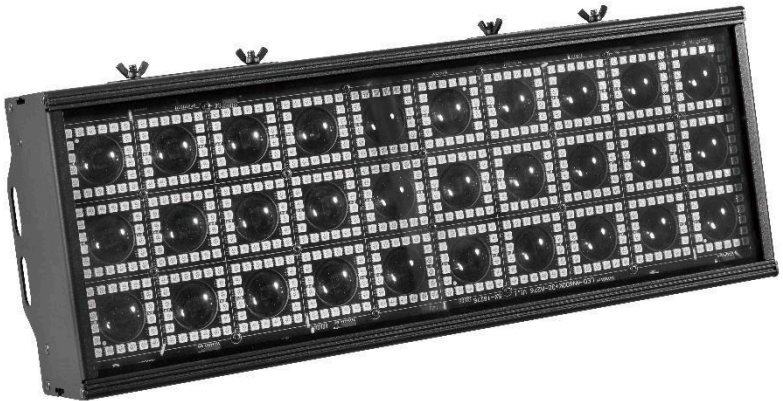

# Matrix Strobe Light

**Please read the user manual carefully before using the fixture!**

# 1.PACKAGE CONTENTS

- Matrix Light x 1
- Power cable x 1
- DMX cable x 1
- User Manual x 1

# 2.Menu Instruction

Main Menu	Sub Menu		Menu Function Options & Instructions
Addr	A000-A512		Set the DMX start address
Chan	11CH		Channel mode selection
	120CH		
	131CH		
Stat	red	r000-r255	Manually control the intensity of the red light
	gern	g000-g255	Manually control the intensity of the greed light
	blue	b000-u255	Manually control the intensity of the blue light
	whit	u000-u255	Manually control the intensity of the white light
	strb	c000-c020	Manual stroboscopic control
Auto	Aut1	SP-1	Select self-propelled scenario and running speed
	Aut2	SP-2	
	Aut3	SP-3	
	Aut4	SP-4	
	Aut5	SP-5	
	Aut6	SP-6	
	Aut7	SP-7	
	Aut8	SP-8	
	Aut9	SP-9	
	Au10		
	Au11		
	Au12		
	Au13		
	Au14		
	Au15		
dlsp	no		Screen reverse display
	yes		