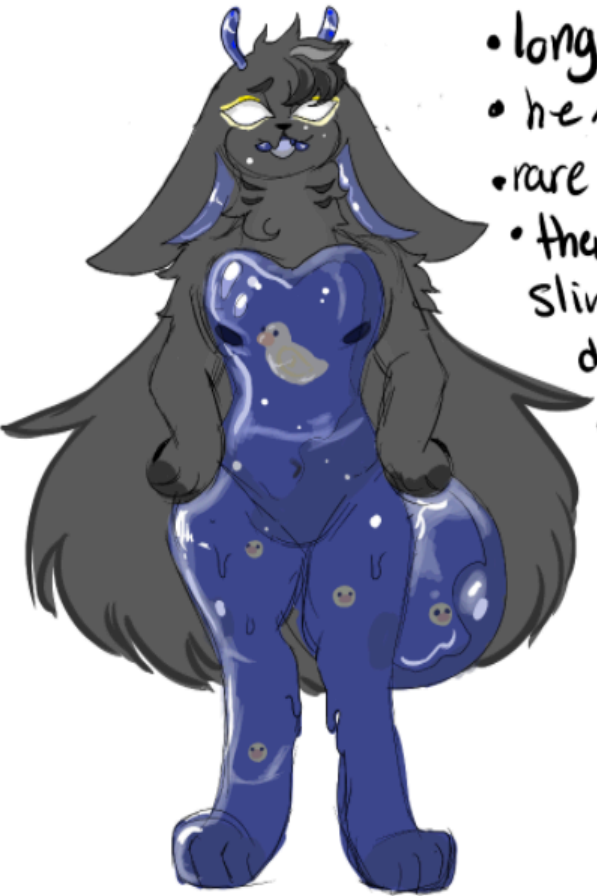

Kemono/Chibi Style ( EDITED / ADDED TO 12/16/21)

- long hair
- he/she
- rare teeny/ebiroll
- theme: Jelly Slime with duck charm
- bell tail
- ducky charm can come out

Normal/Other styles (Art examples)

Normal/Other styles (Art examples)

Normal/Other styles (Art examples)

Normal/Other styles (Art examples)

Normal/Other styles (Art examples)

Modis  
she / they  
❤️💜💚

Normal/Other styles (Art examples)

### Lila the glass centaur

SHE , FREN

- ♣ ASEXUAL, BISEXUAL
- ♣ BASED OFF DREAMCORE
- ♣ IS A PORCELAIN DOLL
- ♣ MAJESTIC
- ♣ SLEEPY
- ♣ DREAMS SHE CAN ONE DAY BECOME A DESIGNER

**HAIR**

**SKIN**

**HOVES+HORN**

**EYES**

**CLOTHES**

**HORSE BODY**

**FRECKLES**

**ACCESSORIES**

Normal/Other styles (Art examples)

Whiteboard 7347526-3367-2993

drawing cerbs is hard...