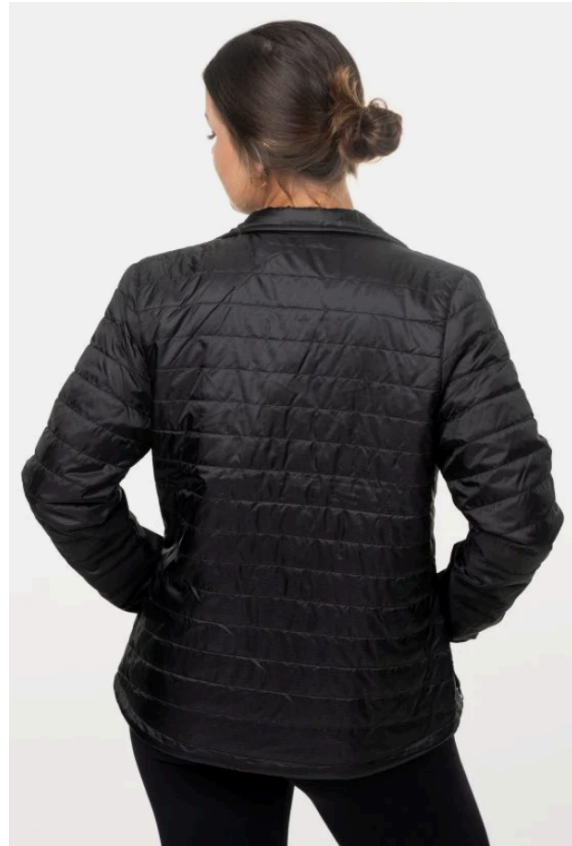

LADIES PUFFY JACKET - MADE TO ORDER

(PRODUCTION TIME: 10-15 BUSINESS DAYS)

SKU: 25FW23

PRICE: $67.00 (2XL - $68.00)