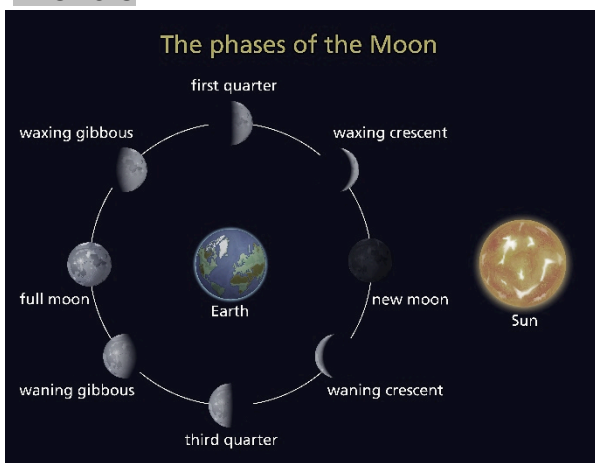

5. Label.

Answers

6. Circle.

Answers

1. Rotation causes day and night.
2. Revolution causes the seasons.
3. It takes just over **29** hours for the Moon to complete one revolution of the Earth.
4. The Earth orbits the Sun.
5. In the Northern Hemisphere, winter is the season with the coldest temperatures.
6. Many trees lose their leaves in autumn.
7. An avalanche is the flow of snow and ice down a mountain.
8. The Earth's surface is formed of lots of tectonic plates.
9. When a natural hazard causes death and destruction, it becomes a natural disaster.