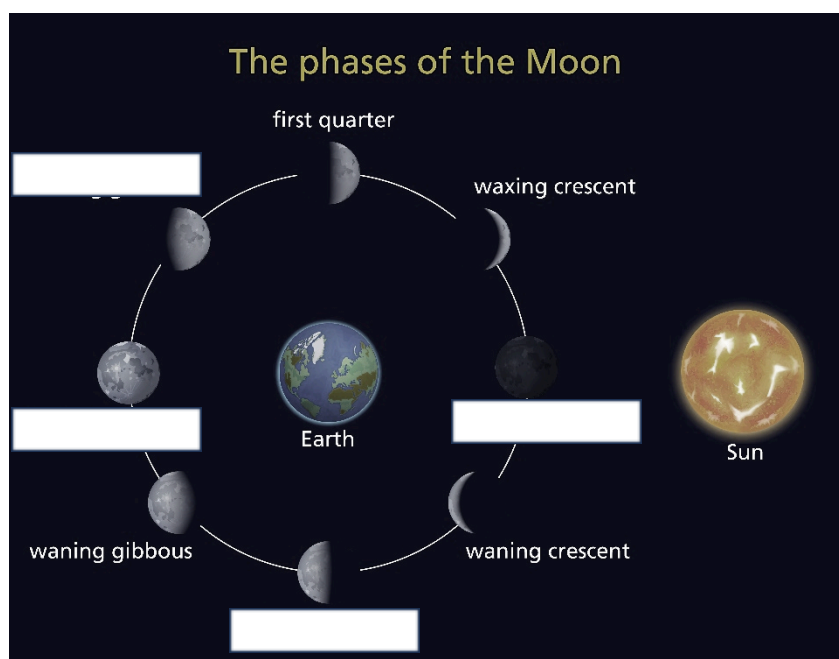

3. Write *true* or *false*.

- a. Scientists don't know how big the Universe is. _____
- b. Earth's rotation causes the seasons. _____
- c. Earth's revolution is its journey around the Sun. _____
- d. Earth has got one natural satellite called the Moon. _____
- e. An avalanche is the movement of mud and rock down a mountain. _____
- f. An earthquake occurs when lava, gas and rock explode through Earth's surface. _____
- g. Earthquakes and volcanoes are natural disasters. _____

6. Circle.

- Rotation / Revolution** causes day and night.
- Rotation / Revolution** causes the seasons.
- It takes just over **24 / 29** hours for the Moon to complete one revolution of the Earth.
- The Earth orbits the **Sun / Moon**.
- In the Northern Hemisphere, winter is the season with the **hottest / coldest** temperatures.
- Many trees lose their leaves in **autumn / spring**.
- An **landslide / avalanche** is the flow of snow and ice down a mountain.
- The Earth's surface is formed of lots of **tides / tectonic plates**.
- When a natural hazard causes death and destruction, it becomes a natural **satellite / disaster**.

1. Label.

Answers

2. Write the planet.

Answers

- Earth
- Jupiter
- Venus
- Uranus
- Saturn
- Neptune

3. Write true or false.

Answers

- true
- false
- true
- true
- false
- false
- true

- Rotation causes day and night.
- Revolution causes the seasons.
- It takes just over **29** hours for the Moon to complete one revolution of the Earth.
- The Earth orbits the Sun.
- In the Northern Hemisphere, winter is the season with the coldest temperatures.
- Many trees lose their leaves in autumn.
- An avalanche is the flow of snow and ice down a mountain.
- The Earth's surface is formed of lots of tectonic plates.
- When a natural hazard causes death and destruction, it becomes a natural disaster.