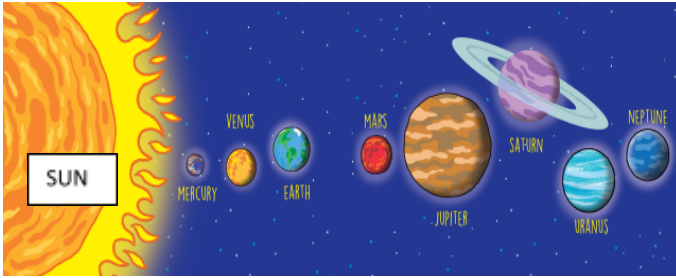

Our world

4. Circle the phases of the Moon.

waxing crescent	middle quarter	new moon
old moon	waxing gibbous	waning gibbous
full moon	last quarter	gibbous moon
first quarter	waning crescent	eclipse

5. Label.

6. Circle.

- Rotation / Revolution** causes day and night.
- Rotation / Revolution** causes the seasons.
- It takes just over **24 / 29** hours for the Moon to complete one revolution of the Earth.
- The Earth orbits the **Sun / Moon**.
- In the Northern Hemisphere, winter is the season with the **hottest / coldest** temperatures.
- Many trees lose their leaves in **autumn / spring**.
- An **landslide / avalanche** is the flow of snow and ice down a mountain.
- The Earth's surface is formed of lots of **tides / tectonic plates**.
- When a natural hazard causes death and destruction, it becomes a natural **satellite / disaster**.

1. Label.

Answers

2. Write the planet.

Answers

- Earth
- Jupiter
- Venus
- Uranus
- Saturn
- Neptune

3. Write true or false.

Answers

- true
- false
- true
- true
- false
- false
- true