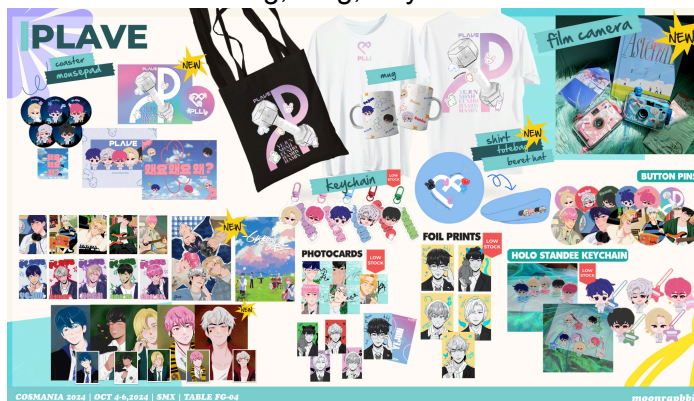

Cosplay Mania Artists Guide (for PLAVE merch)

Artist	Table	Merch	Link to Catalog/Socials
@kimeyngo	FA-03	<p style="text-align: center;">Notepad & Stickers</p> 	https://x.com/kimeyngo/status/1838533907240882391
@yellow_ego	FC-02	<p style="text-align: center;">Pins and Prints + more (all pic credits to @yellow_ego)</p>  	https://x.com/yellow_ego/status/1842091337820119104
@bbunbuns	FC-02	<p style="text-align: center;">Phone Charms and Stickers</p> 	https://x.com/bbunbuns/status/1840067671381205274
@joohphobia	FF-03	<p style="text-align: center;">CD Charms and Sticker Set</p>	https://x.com/joohphobia/status/1840699518666608865

@jamdii

FG-01

Charms, Stickers, Washi Tape etc.

<https://x.com/jamdii/status/1841715746902286633>

@moonrapbbit

FG-04

Totebag, Mug, Keychain etc

<https://x.com/moonrapbbit/status/1840074729379770783>

@shigenoi

FN-05

Phone Charms

<https://x.com/shigenoi/status/1841715746902286633>

Phone Charms

07780773847051

6

EVENT FLOOR PLAN