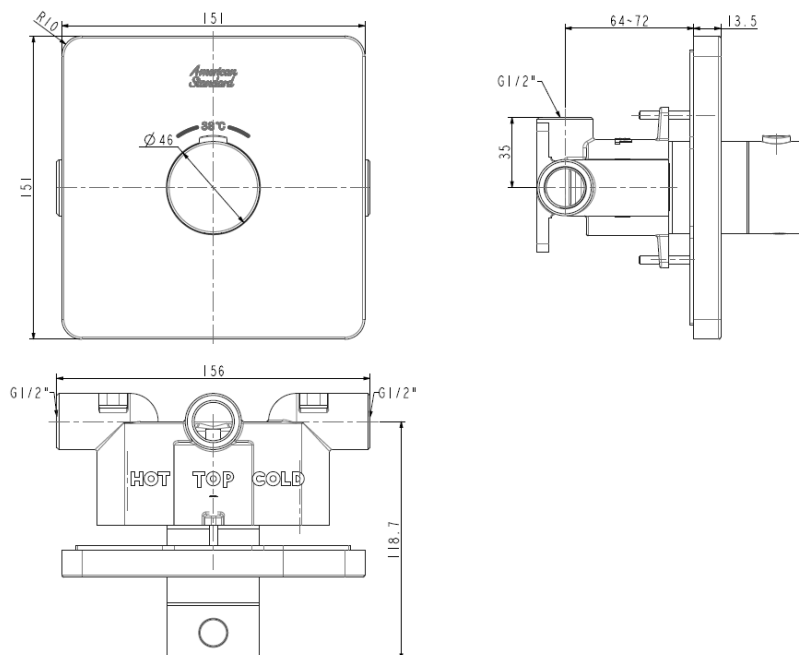

EasySET

Conceal Thermostatic Mixer with Trim FFAS0930-000AL0BC0

DIMENSIONAL DRAWING

FEATURES

- Casting brass concealed body
- With Anti-scald protect button to avoid scalding
- With water temperature restrictor, the Max. temperature for the water
- cartridge tested = 30,000 times
- With normal packaging
- Flow rate @ 0.3MPa: 47 L/min

SPECIFICATIONS

- Concealed control valve
By default the factory setting is 38 °C for the water coming out.
- With water temperature restrictor, the Max. temperature for the water coming out is lower than 49 °C