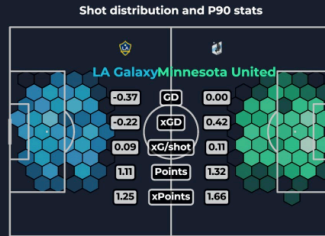

 **Blake**
@Siam007

We are actually a very clean team. (Fbref stats)

Yellow cards - 42 (Least in MLS)
Red Cards - 0 (Tied for least)
Fouls - 277 (Tied for 2nd to least)

#mnufc #losloons 🇺🇸 #legionofloons 🇺🇸

Minnesota United

US Major League Soccer - Matchday 33 - 2023-09-21 03:30 UTC

Top performers by advanced metric

Non-penalty xG

9	D. Joveljic (FW)	5.62
6	R. Puig (CM)	5.12
11	T. Boyd (CM)	3.80

Open-play xA

6	R. Puig (CM)	4.59
8	M. Delgado (CM)	3.29
11	T. Boyd (CM)	3.27