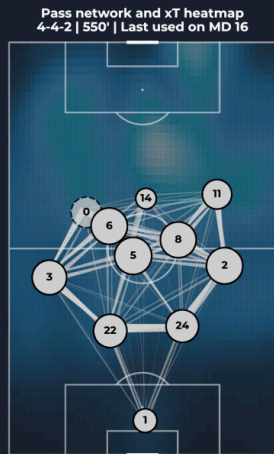

 **Blake**
@Siam007

We are actually a very clean team. (Fbref stats)

Yellow cards - 42 (Least in MLS)
Red Cards - 0 (Tied for least)
Fouls - 277 (Tied for 2nd to least)

#mnufc #losloons 🇺🇸 #legionofloons 🇺🇸

Minnesota United

US Major League Soccer - Matchday 33 - 2023-09-21 03:30 UTC

Top performers by advanced metric

Non-penalty xG

9	D. Joveljic (FW)	5.62
6	R. Puig (CM)	5.12
11	T. Boyd (CM)	3.80

Open-play xA

6	R. Puig (CM)	4.59
8	M. Delgado (CM)	3.29
11	T. Boyd (CM)	3.27