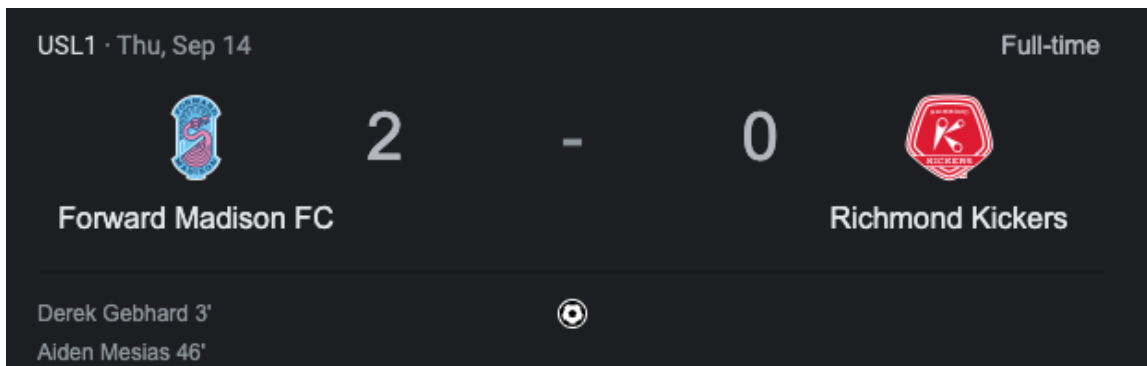

- **Forward Madison “The Mingos” (USL1) *SAM***

- Still 5th in USL1 with 5 matches to go
  - The Mingos host #1 Northern Colorado Hailstorm FC tomorrow night at 7 pm CT