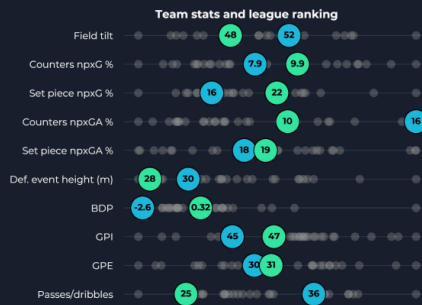

 **Blake**
@Siam007

We are actually a very clean team. (Fbref stats)

Yellow cards - 42 (Least in MLS)
Red Cards - 0 (Tied for least)
Fouls - 277 (Tied for 2nd to least)

#mnufc #losloons 🇺🇸 #legionofloons 🇺🇸

Minnesota United

US Major League Soccer - Matchday 33 - 2023-09-21 03:30 UTC

Top performers by advanced metric

Non-penalty xG

9	D. Joveljic (FW)	5.62
6	R. Puig (CM)	5.12
11	T. Boyd (CM)	3.80

Open-play xA

6	R. Puig (CM)	4.59
8	M. Delgado (CM)	3.29
11	T. Boyd (CM)	3.27