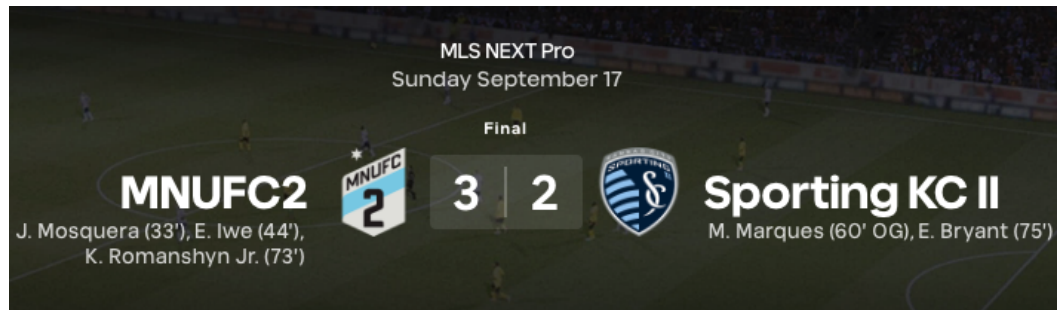

E150 SKC is our daddy

Ok... one more Rodgers meme

Intro

- James
- Justyn
- Jam

- **James' 5 Worder:**
 - We just can't find goals.
- **Show Overview *JUSTYN***
 - Catch up with the playoff hunts
 - Talk about the L
 - Talk about some frustrating analytics

News

- **Team News/Transactions *SAM***
 - None?
- **MN Aurora (USLW) *JAMES***
 - Mariah Nguyen scored a Banger for St. Thomas Tommies in a 1-1 draw vs Marquette
 - <https://x.com/EqualTimeSoccer/status/1703476944061264378?s=20>
- **MNUFC2 “The Twosies” (MLS Next Pro) *JUSTYN***