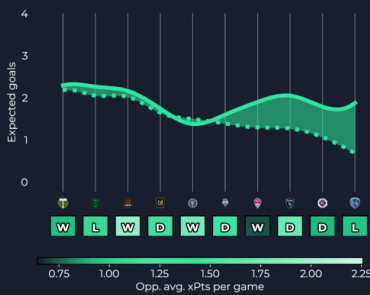

 **Blake**
@Siam007

We are actually a very clean team. (Fbref stats)

Yellow cards - 42 (Least in MLS)
Red Cards - 0 (Tied for least)
Fouls - 277 (Tied for 2nd to least)

#mnufc #losloons 🇺🇸 #legionofloons 🇺🇸

Minnesota United

US Major League Soccer - Matchday 33 - 2023-09-21 03:30 UTC

Top performers by advanced metric

Non-penalty xG

9	D. Joveljic (FW)	5.62
6	R. Puig (CM)	5.12
11	T. Boyd (CM)	3.80

Open-play xA

6	R. Puig (CM)	4.59
8	M. Delgado (CM)	3.29
11	T. Boyd (CM)	3.27

xOVA

6	R. Puig (CM)	5.58
11	T. Boyd (CM)	4.87
8	M. Delgado (CM)	3.10

xT from passes

6	R. Puig (CM)	4.18
5	C. Brugman (CM)	2.76
8	M. Delgado (CM)	1.78

xT from carries

6	R. Puig (CM)	1.77
10	D. Costa (WAM)	0.64
5	C. Brugman (CM)	0.56

Top performers by advanced metric

Non-penalty xG

21	B. Hlongwane (WAM)	12.11
31	H. Dotson (CM)	4.48
28	M. Garcia (FW)	4.39

Open-play xA

10	E. Reynoso (CAM)	4.12
21	B. Hlongwane (WAM)	4.01
31	H. Dotson (CM)	3.72