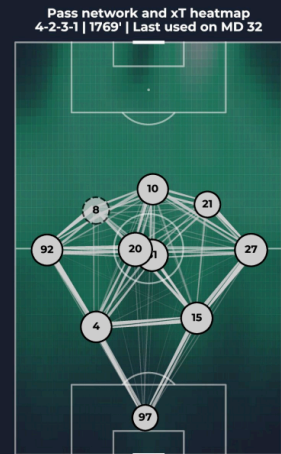

LA Galaxy

Minnesota United

US Major League Soccer - Matchday 33 - 2023-09-21 03:30 UTC

Top performers by advanced metric

Non-penalty xG

9	D. Joveljic (FW)	5.62
6	R. Puig (CM)	5.12
11	T. Boyd (CM)	3.80

Open-play xA

6	R. Puig (CM)	4.59
8	M. Delgado (CM)	3.29
11	T. Boyd (CM)	3.27

xOVA

6	R. Puig (CM)	5.58
11	T. Boyd (CM)	4.87
8	M. Delgado (CM)	3.10

xT from passes

6	R. Puig (CM)	4.18
5	C. Brugman (CM)	2.76
8	M. Delgado (CM)	1.78

xT from carries

6	R. Puig (CM)	1.77
10	D. Costa (WAM)	0.64
5	C. Brugman (CM)	0.56