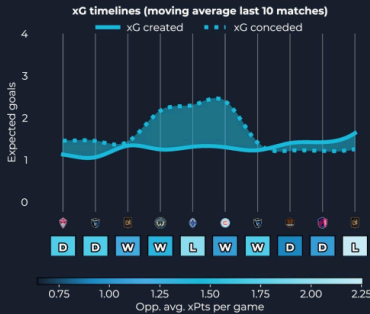

 **Blake**
@Siam007

We are actually a very clean team. (Fbref stats)

Yellow cards - 42 (Least in MLS)
Red Cards - 0 (Tied for least)
Fouls - 277 (Tied for 2nd to least)

#mnufc #losloons 🇺🇸 #legionofloons 🇺🇸

Minnesota United

US Major League Soccer - Matchday 33 - 2023-09-21 03:30 UTC

Top performers by advanced metric

Non-penalty xG

9	D. Joveljic (FW)	5.62
6	R. Puig (CM)	5.12
11	T. Boyd (CM)	3.80

Open-play xA

6	R. Puig (CM)	4.59
8	M. Delgado (CM)	3.29
11	T. Boyd (CM)	3.27

xOVA

6	R. Puig (CM)	5.58
11	T. Boyd (CM)	4.87
8	M. Delgado (CM)	3.10

xT from passes

6	R. Puig (CM)	4.18
5	C. Brugman (CM)	2.76
8	M. Delgado (CM)	1.78

xT from carries

6	R. Puig (CM)	1.77
10	D. Costa (WAM)	0.64
5	C. Brugman (CM)	0.56

Top performers by advanced metric

Non-penalty xG

21	B. Hlongwane (WAM)	12.11
31	H. Dotson (CM)	4.48
28	M. Garcia (FW)	4.39

Open-play xA

10	E. Reynoso (CAM)	4.12
21	B. Hlongwane (WAM)	4.01
31	H. Dotson (CM)	3.72