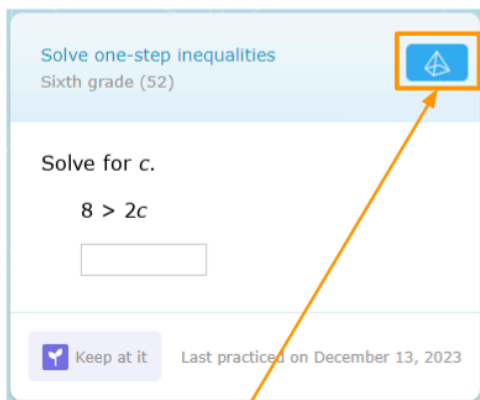

Using ClassLink

Steps

1. Classlink
2. Tap on
- 3.

Teachers and students can access IXL through Classlink [portal.ggusd.us].

First time IXL users, need to add the app

Student Navigation

Skills Practice

Click on this blue icon to show **MATH SKILLS ONLY**