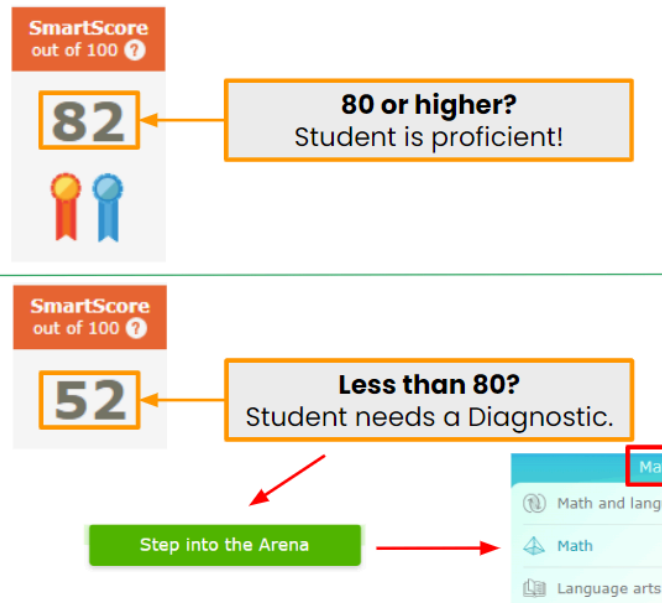

The SmartScore