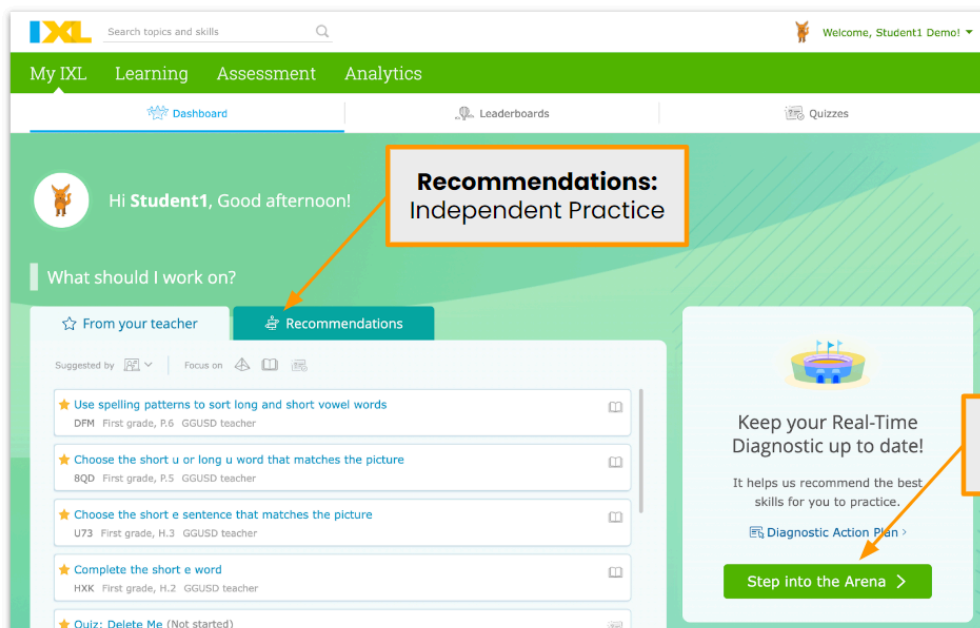

Using ClassLink

Steps

1. Classlink
2. Tap on
- 3.

Teachers and students can access IXL through Classlink [portal.ggusd.us].

First time IXL users, need to add the app

Student Navigation

Skills Practice

Click on this blue icon to show **MATH SKILLS ONLY**