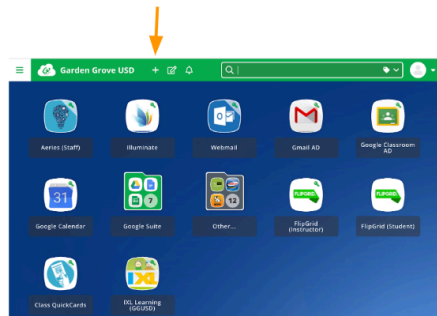

Using ClassLink

Steps

1. Classlink
2. Tap on
- 3.

Teachers and students can access IXL through Classlink [portal.ggusd.us].

First time IXL users, need to add the app

Student Navigation

Skills Practice

Click on this blue icon to show **MATH SKILLS ONLY**