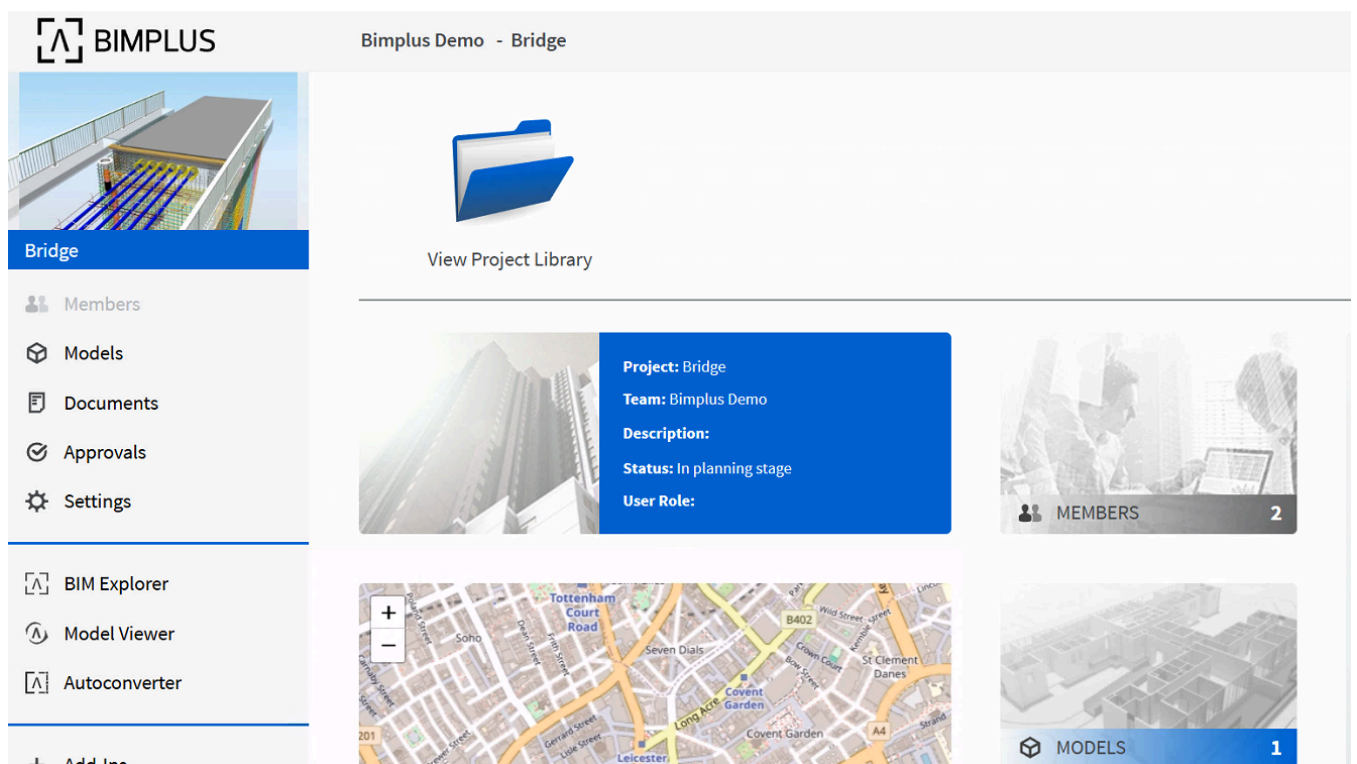

- Pentru a testa asignarea cu succes a echipei de BIMPLUS, accesați butonul **View project library**.