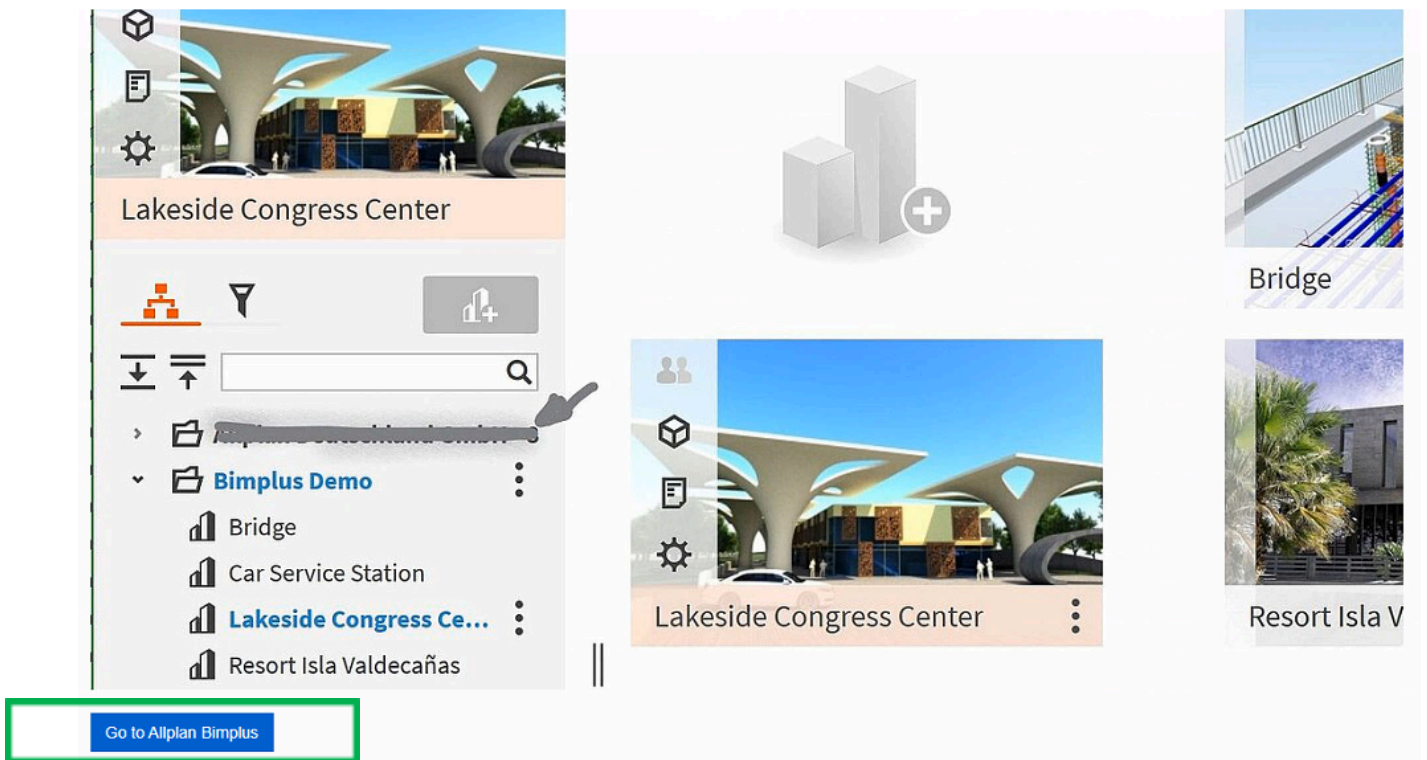

- Pagina principală a platformei BIMPLUS va arăta în felul următor: