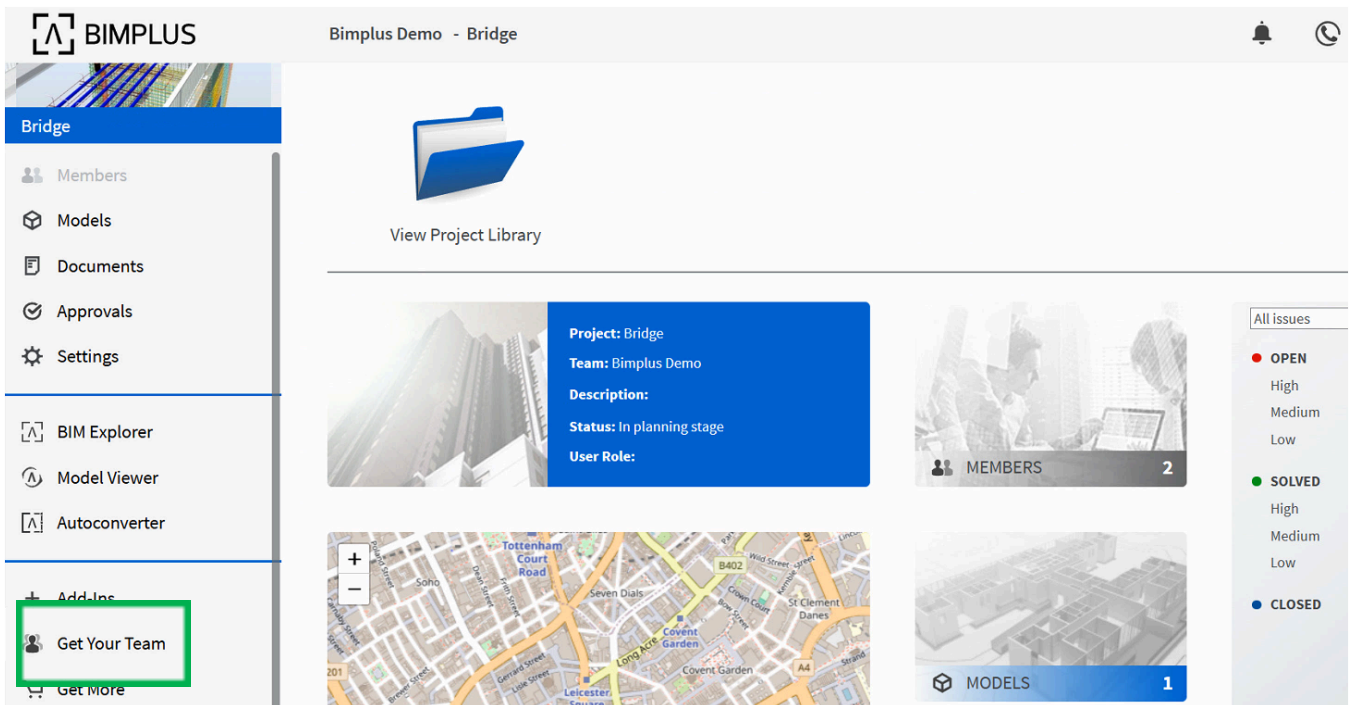

- Dacă sunteți logat în pagina de [campus.allplan.com](https://campus.allplan.com), vi se va deschide următoarea fereastră:

**ALLPLAN BIMPLUS - THE ULTIMATE OPEN BIM PLATFORM FOR ALL DISCIPLINES**

Allplan Bimplus is the ultimate open BIM platform for all disciplines to collaborate efficiently in building projects. BIM model data, information, documents, and tasks are managed centrally over the complete building life cycle. Be empowered by: