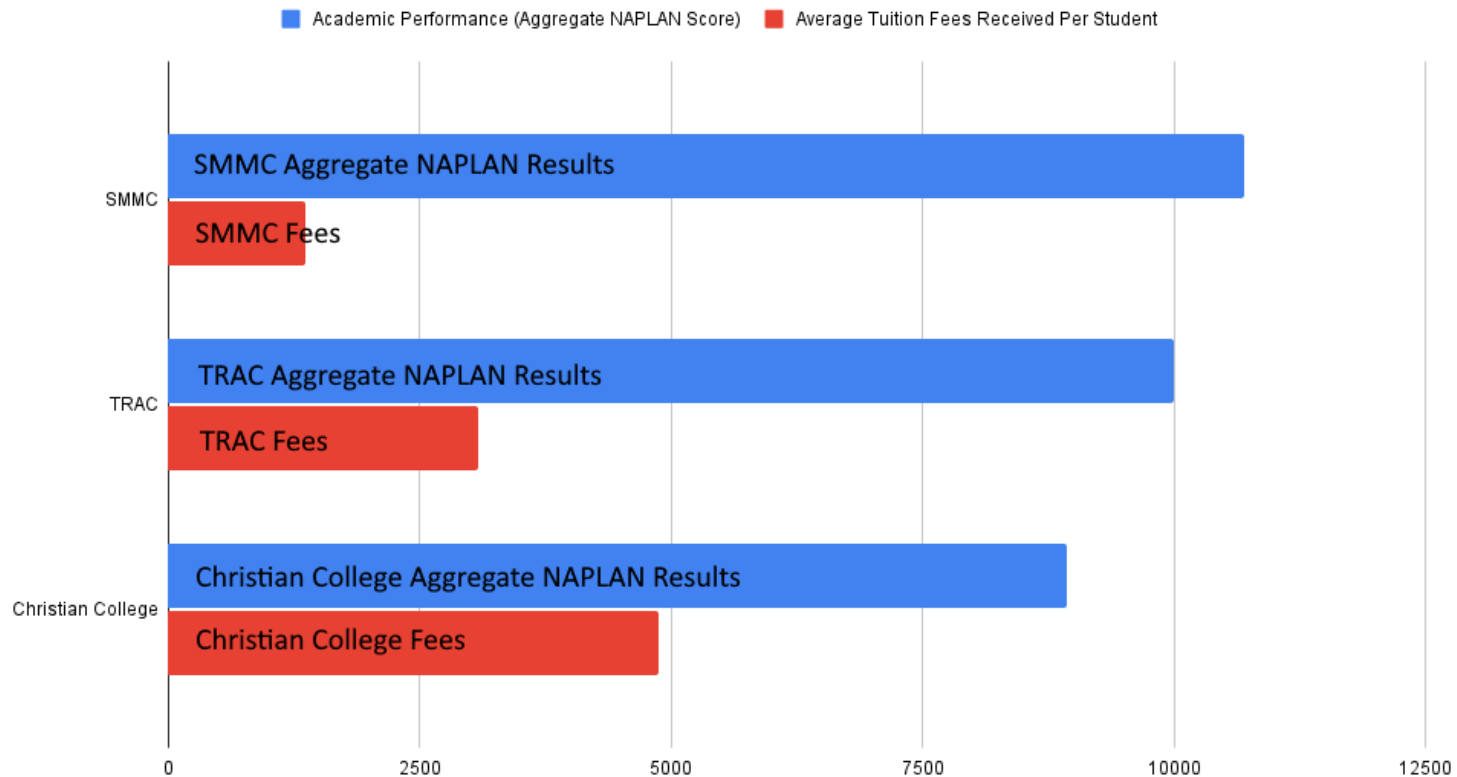

NAPLAN Results vs School Fees

Saint Mary MacKillop College is the top performing school in Wagga, and at a significantly cheaper price. See graph below where Wagga's other top performing schools are plotted along with their fees:

Academic Performance (Aggregate NAPLAN Score) versus Average Tuition Fees Received Per Student

This graph clearly shows that we are the top performing school in Wagga Wagga. We are also the cheapest private school in Wagga Wagga.

Source: <https://myschool.edu.au/about-my-school/>

See further [academic comparison here](#).