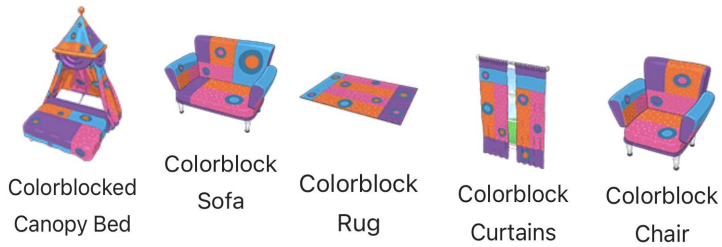

Reindeer Cookie Jar Dispenser

Gingerbread House Cookie Dispenser

Fall Fest:

Color block Theme:

Gingerkinz Theme:

Reindeer Theme:

Snowman Theme:

Superfan Theme: