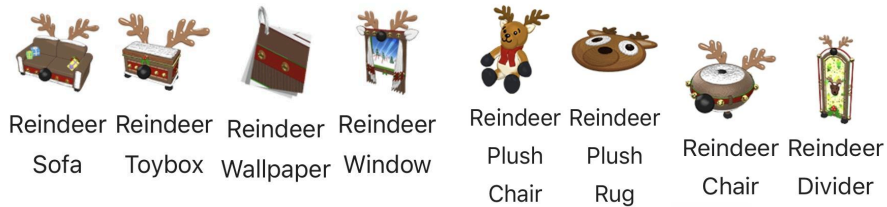

Bunny Candy Egg Dispenser

Creepy Jawbreaker Dispenser

Bunny Cookie Dispenser

Batty Cookie Jar Dispenser

Tuxedo Cat Cookie Dispenser

Water Cooler

Pineapple Punch Dispenser

Dog Bone Cookie Dispenser

Reindeer Cookie Jar Dispenser

Gingerbread House Cookie Dispenser

Fall Fest:

Color block Theme:

Gingerkinz Theme:

Reindeer Theme:

Snowman Theme:

Superfan Theme: