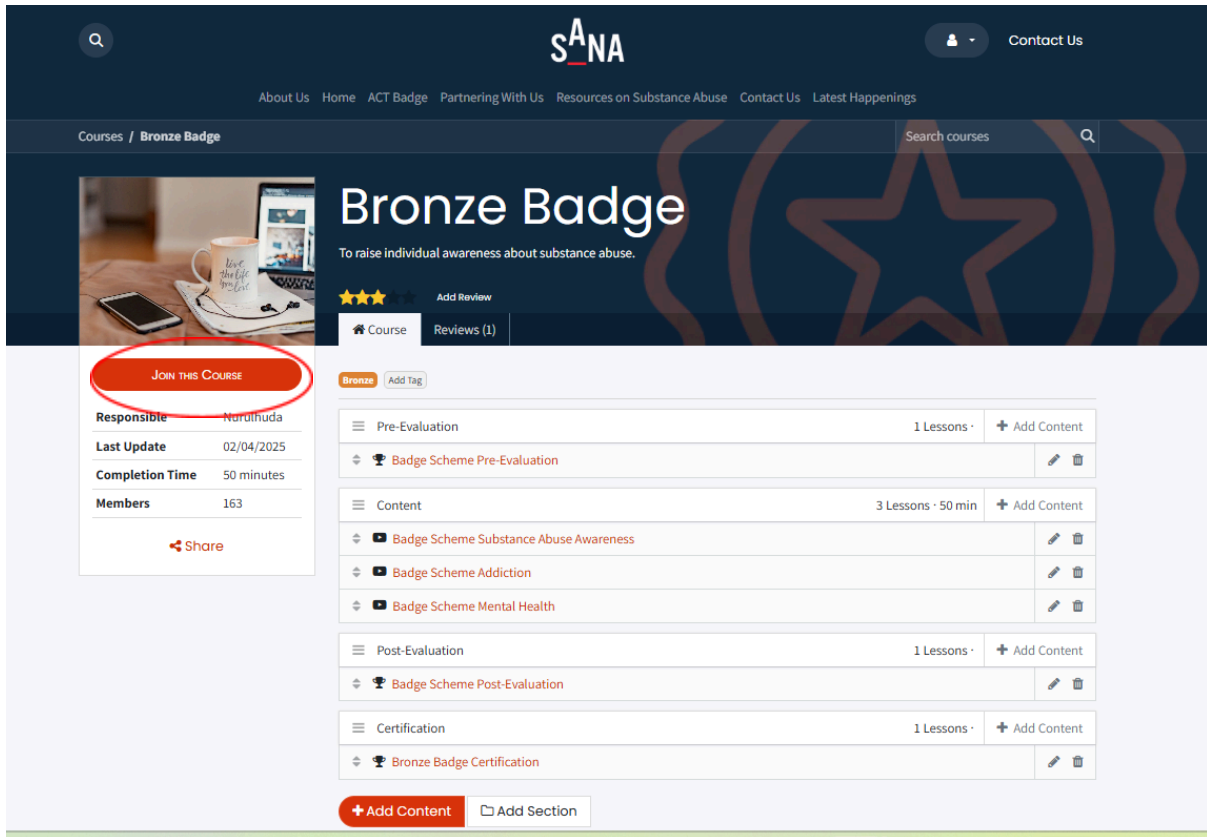

A. Guide for Students

a. How to sign up to the website

- i. Open <https://sanaacademy.odoo.com> and click sign in button

ii. Click “don’t have an account” button

- iii. Fill your email address, full name, password, confirm password, uniform group, and your school and then click “sign up” button

. Open <https://sanaacademy.odoo.com> and click “ACT Badge” button

ii. On the ACT page, you can access the bronze, silver, and gold badge scheme

- iii. Here you can access the content and certification of the badge scheme but first you must click the “join this course” button.