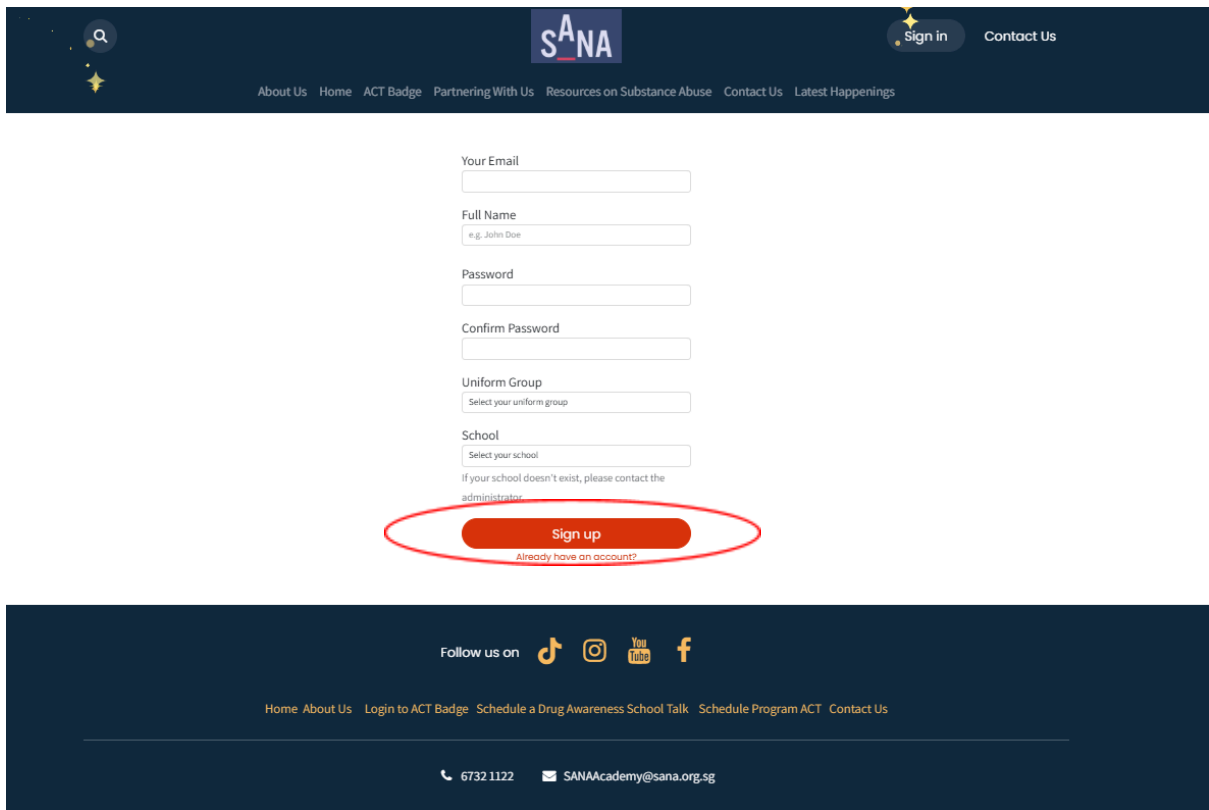

SANA Academy Guide for New Students

A. Guide for Students

- a. How to sign up to the website
- b. How to Sign in
- c. How to access ACT Badge
- d. How to take the certifications
- e. How to check your badges

A. Guide for Students

a. How to sign up to the website

- i. Open <https://sanaacademy.odoo.com> and click sign in button

ii. Click “don’t have an account” button

- iii. Fill your email address, full name, password, confirm password, uniform group, and your school and then click “sign up” button

. Open <https://sanaacademy.odoo.com> and click “ACT Badge” button

ii. On the ACT page, you can access the bronze, silver, and gold badge scheme

- iii. Here you can access the content and certification of the badge scheme but first you must click the “join this course” button.