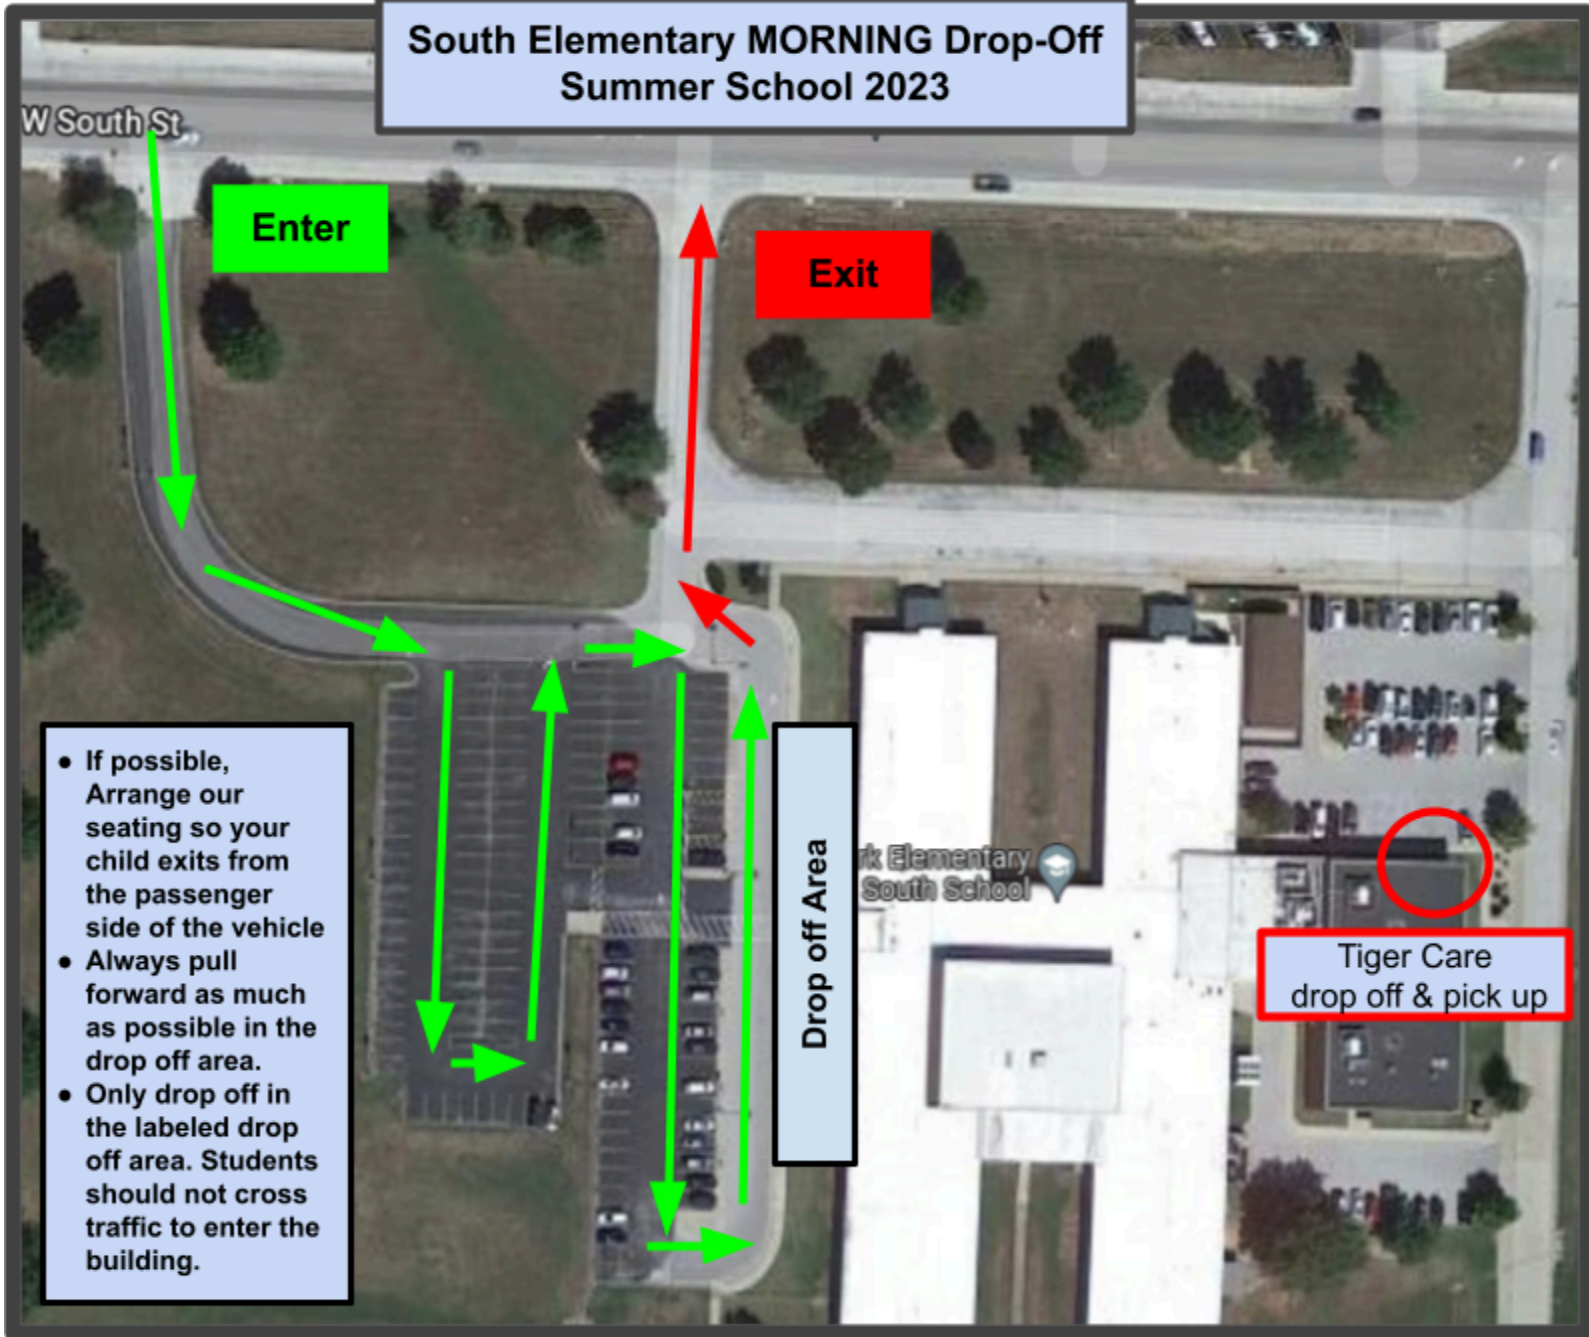

South Elementary MORNING Drop-Off Summer School 2023

W South St

Enter

Exit

- If possible, Arrange our seating so your child exits from the passenger side of the vehicle
- Always pull forward as much as possible in the drop off area.
- Only drop off in the labeled drop off area. Students should not cross traffic to enter the building.

Drop off Area

Tiger Care
drop off & pick up

South Elementary AFTERNOON Pick-Up Summer School 2023

W South St

Enter

Exit

Exit

- Arrange your vehicle seating so your child may load from the passenger side of the vehicle.
- Encourage your child to buckle themselves or move beyond the pick-up zone if you need to buckle them.

- We will stack the car line to prevent traffic being backed up on South Street.
- Fill in lane 1 first followed by lanes in number order.
- Please follow the directions from the school traffic team and posted signs as to which lane to enter and when to move forward in the line.

Lane 1 2 3 4 5 6

Stack

Stack

Pick up Area

1
2
3
4
5
6
7
8
9
10

ark Elementary
South School

Tiger Care
drop off & pick-up