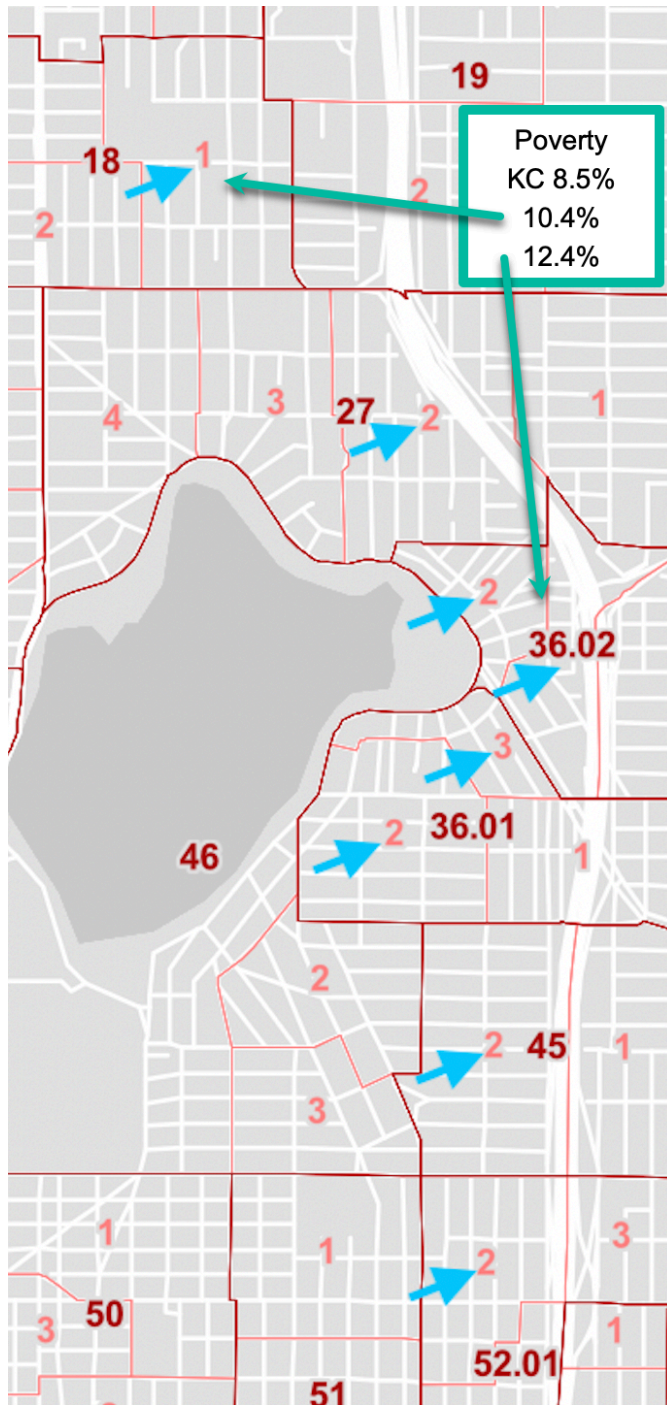

#20 Bus Termination: Sept 2024
Need New Bus Route for South Half of #20
Route

Inadequate Community Outreach

Our Community Outreach > 1100 Save
Bus20 Names

231 School

189 Work

129 Light Rail

70 Shopping

39 Medical, Dental

Metro Equity Score Does Not
Include Students or Seniors

What do you suggest we do?

=====

=====