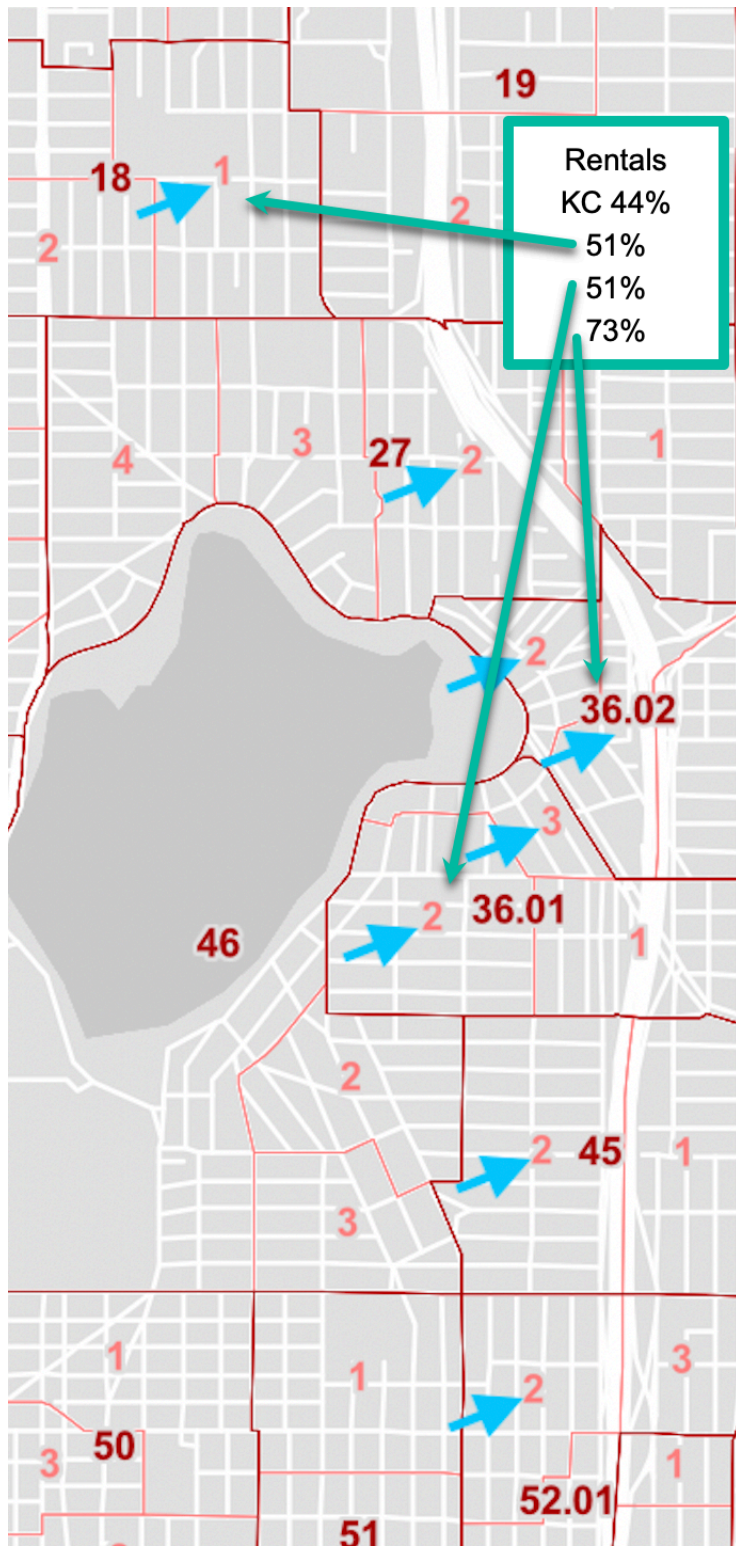

#20 Bus Termination: Sept 2024
Need New Bus Route for South Half of #20
Route

Inadequate Community Outreach

Our Community Outreach > 1100 Save
Bus20 Names

231 School

189 Work

129 Light Rail

70 Shopping

39 Medical, Dental

Metro Equity Score Does Not
Include Students or Seniors

What do you suggest we do?

=====

=====