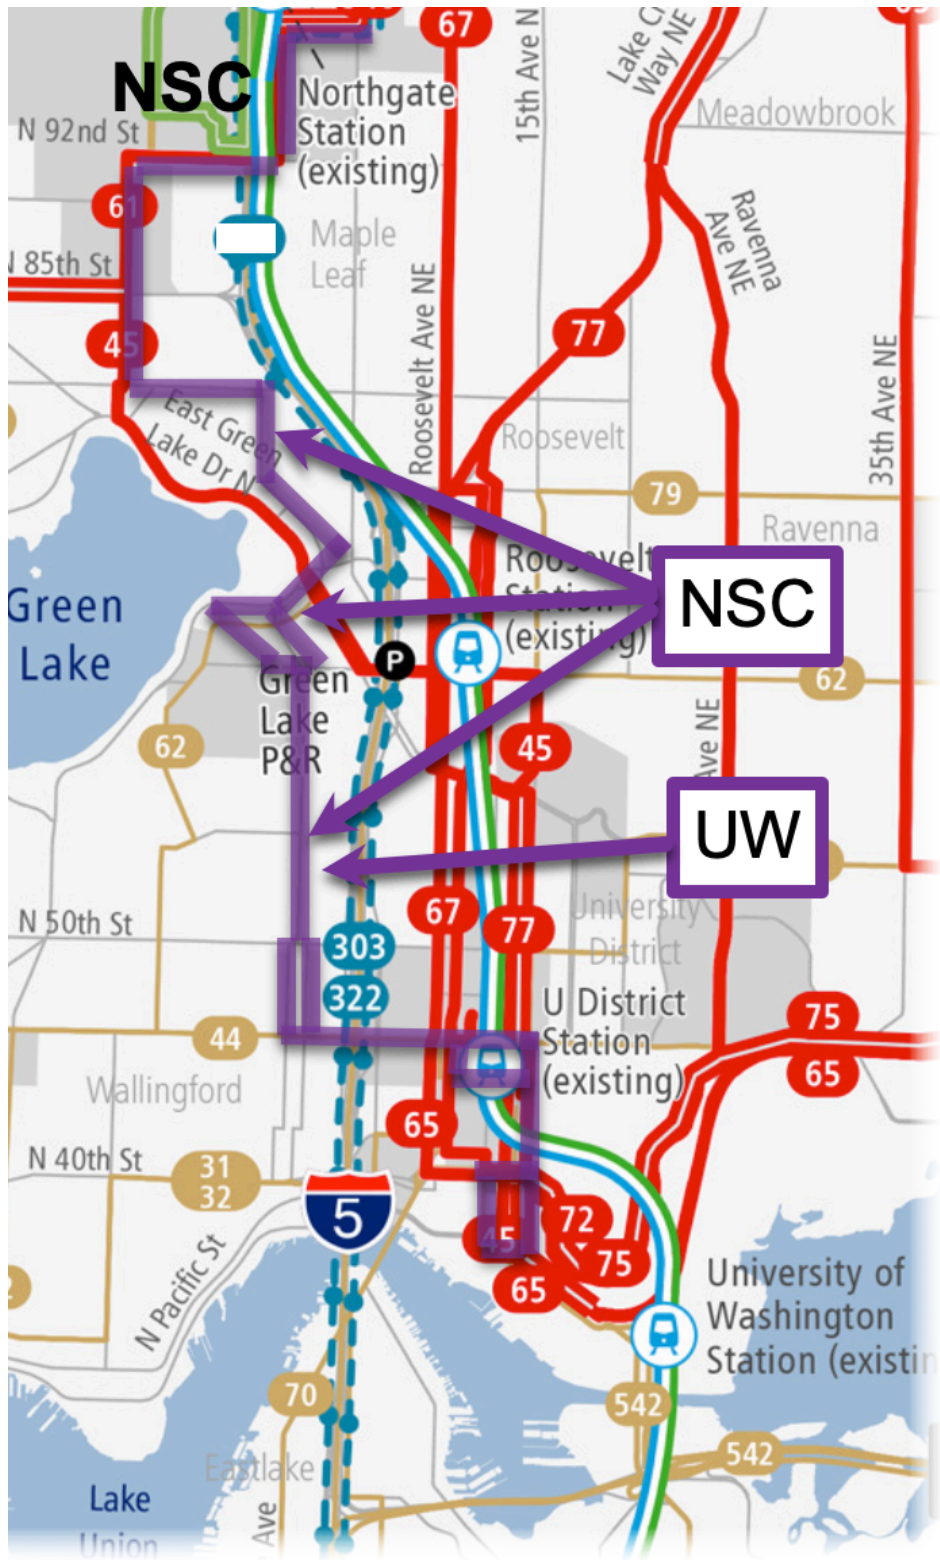

#20 Bus Termination: Sept 2024
Need New Bus Route for South Half of #20
Route

Inadequate Community Outreach

Our Community Outreach > 1100 Save
Bus20 Names

231 School

189 Work

129 Light Rail

70 Shopping

39 Medical, Dental

Metro Equity Score Does Not
Include Students or Seniors

What do you suggest we do?

=====

=====