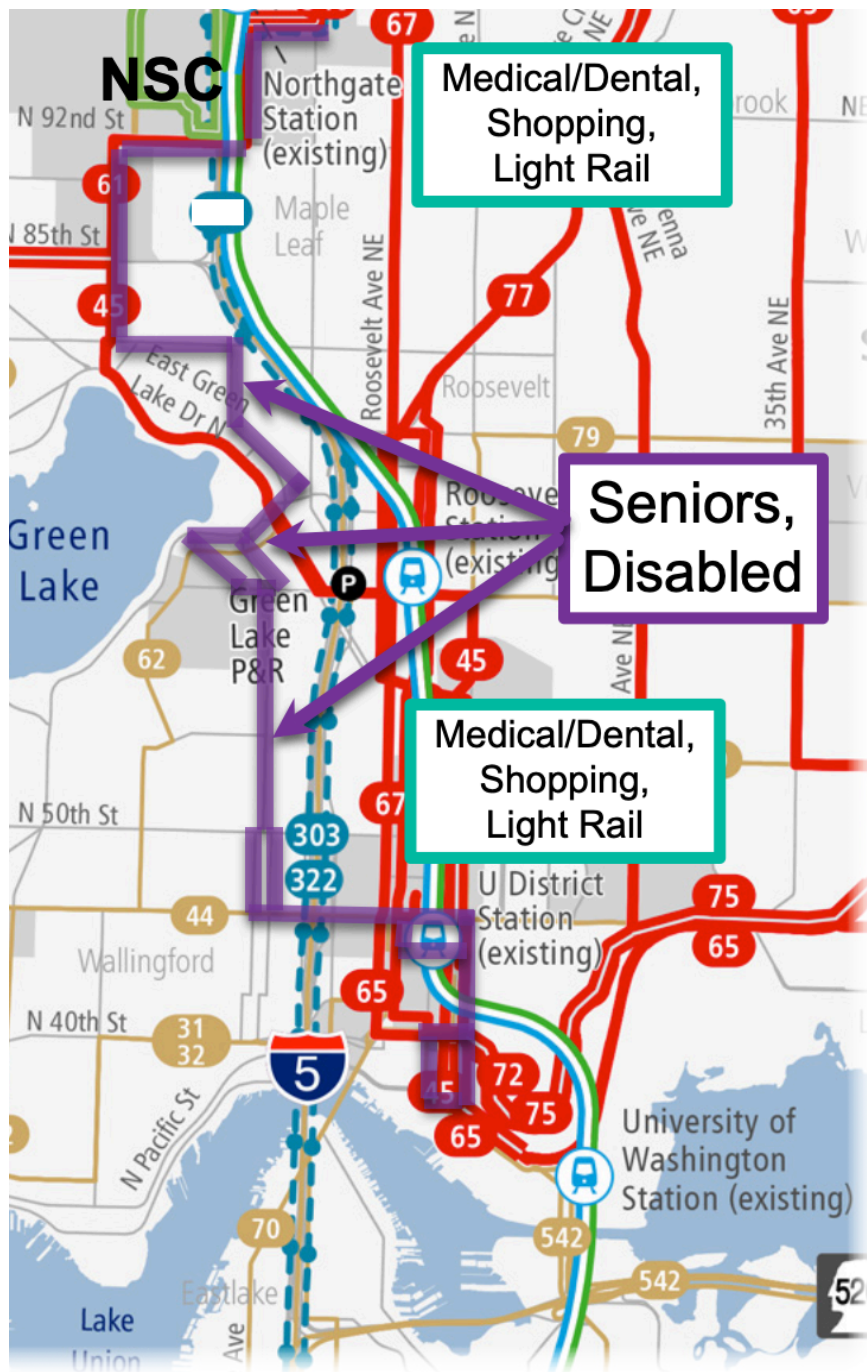

#20 Bus Termination: Sept 2024
Need New Bus Route for South Half of #20
Route

Inadequate Community Outreach

Our Community Outreach > 1100 Save
Bus20 Names

231 School

189 Work

129 Light Rail

70 Shopping

39 Medical, Dental

Metro Equity Score Does Not
Include Students or Seniors

What do you suggest we do?

=====

=====