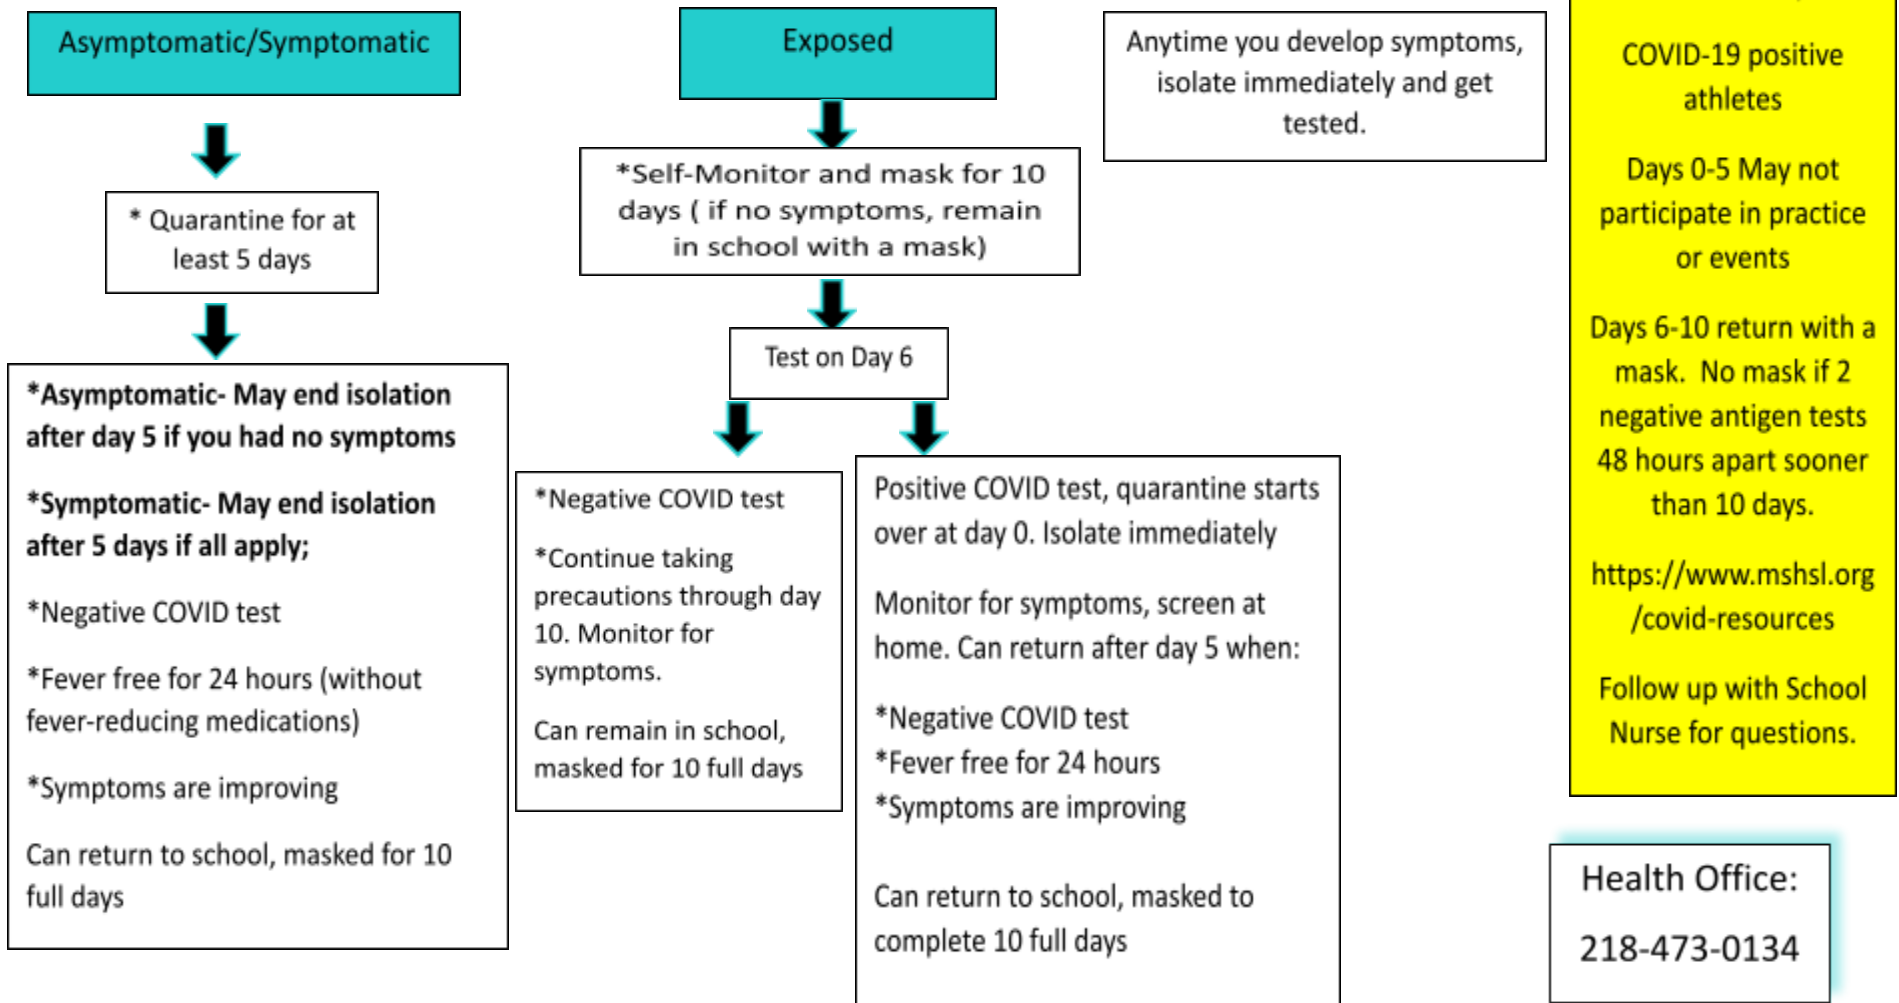

# Waubun-Ogema-White Earth Schools COVID-19 Protocol – *Masks are Optional*

10/6/22

## COVID-19 Positive Algorithm

You have tested **POSITIVE** or have been **EXPOSED** to COVID-19....

The date of your positive COVID-19 test is considered day 0. Day 1 is the first full day after your positive COVID-19 test.