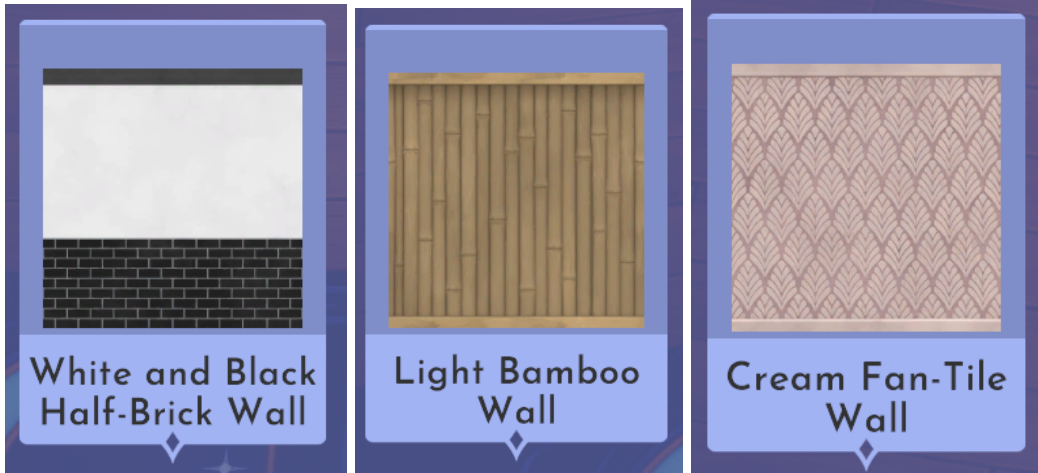

**Large Red Brick  
Wallpaper**

\*test wallpaper is the same wallpaper as the Blue under the sea one in the little mermaid section.

Striped Show  
Curtain Wallpaper

Gold-Trimmed Pale  
Gray Stone  
Wallpaper

Rustic Tavern  
Wallpaper

Blue Mermaid-  
Scale Wallpaper

Black Zigzag  
Tile Wall

Silver-Trimmed Gray  
Stone Wallpaper

Green Arches  
Wallpaper

Gray Fan-Tile  
Wall

White Raised-  
Panel Wall

Rough Stone  
Wallpaper

Simple Orange  
Wallpaper

Red Show Curtain  
Wallpaper

Simple Icy Blue  
Wallpaper

Old Plaster and  
Brick Wallpaper

Black and White  
Wainscoting Wall

Black and White  
Beadboard  
Wainscoting Wall

Silver-Trimmed  
Diamond Tile  
Wallpaper