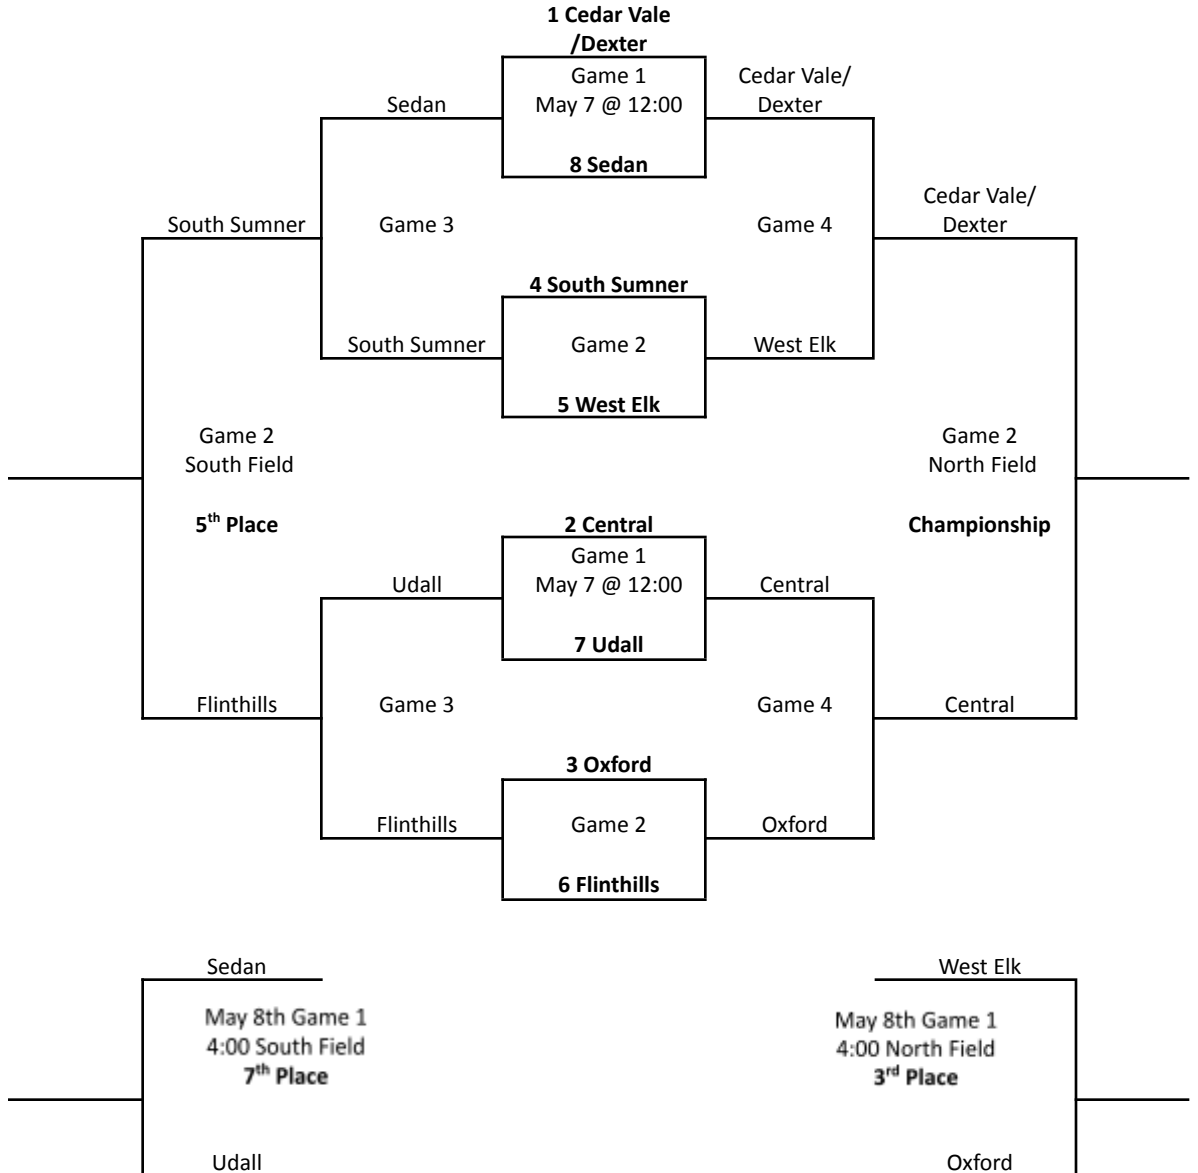

South Central Border League/ Walter Johnson League/Les Davis

**2026 Baseball/Softball
Tournament**

SCBL/Walter Johnson League/Les Davis 2026 Softball Tournament

SCBL/Walter Johnson League/Les Davis 2026 Baseball Tournament