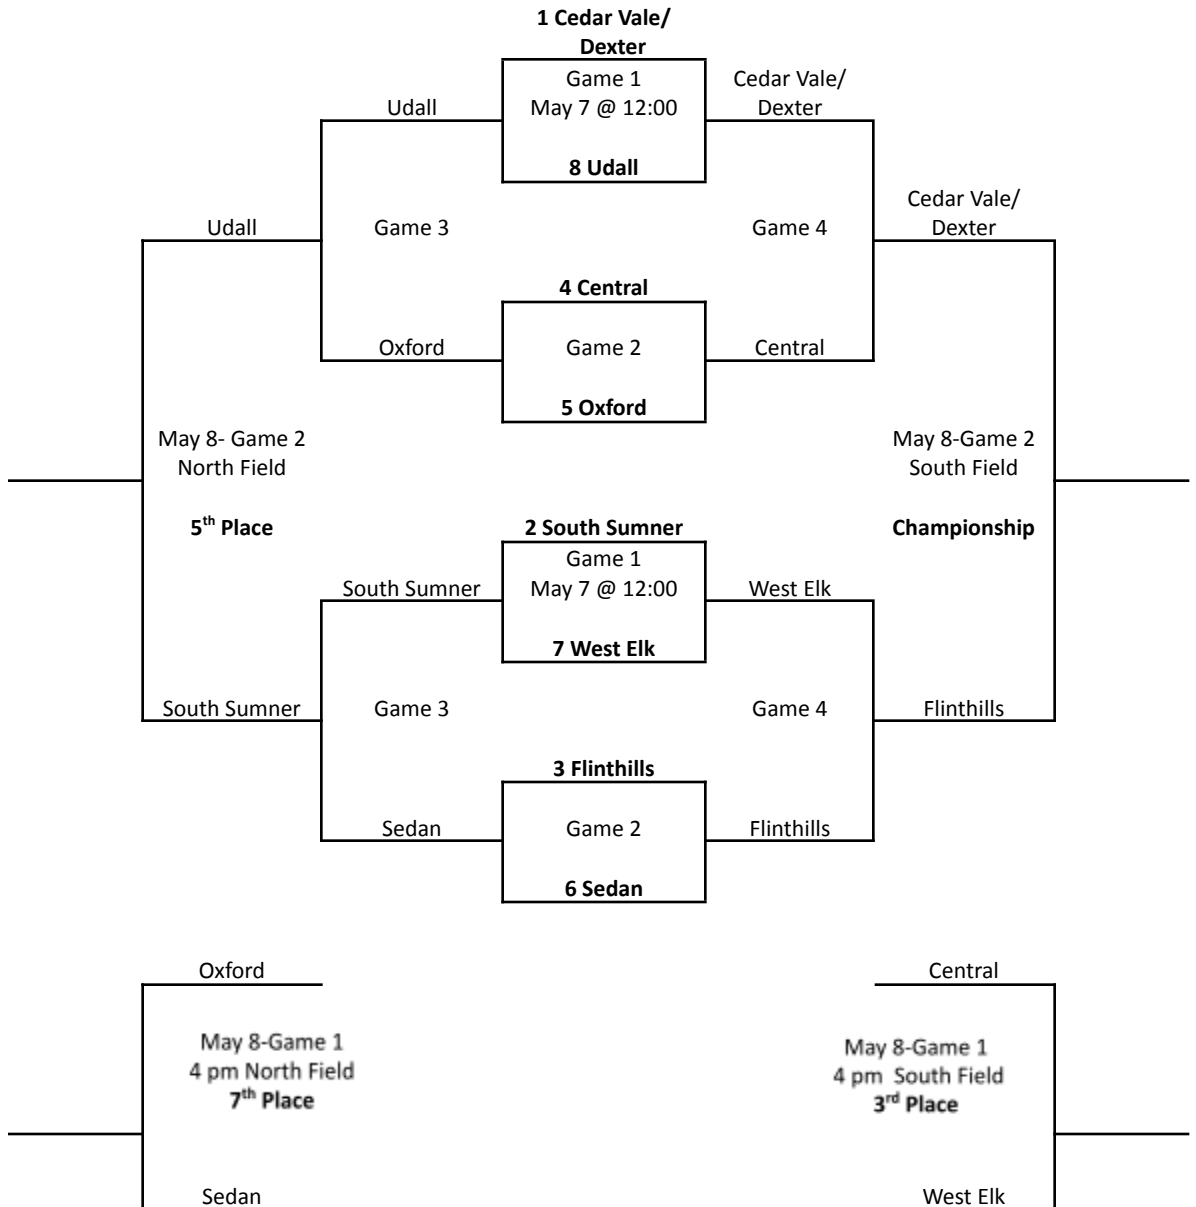

South Central Border League/ Walter Johnson League/Les Davis

**2026 Baseball/Softball
Tournament**

SCBL/Walter Johnson League/Les Davis 2026 Softball Tournament

SCBL/Walter Johnson League/Les Davis 2026 Baseball Tournament