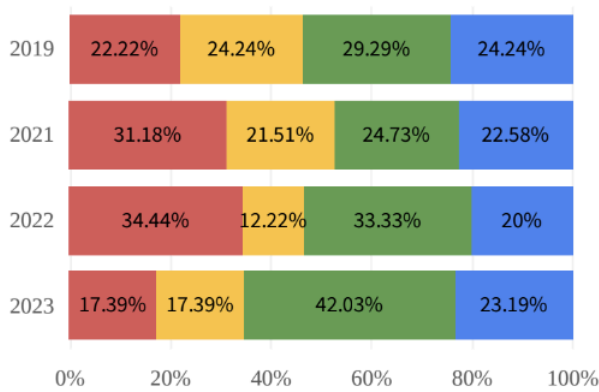

### 2019-2023 Math Pass Percent

Ladoga Elementary School

- Math Pass Overall
- State Average
- +/- 5% FRL

### 2019-2023 Ela Proficiency

Ladoga Elementary School

- Below Proficiency
- Approaching Proficiency
- At Proficiency
- Above Proficiency