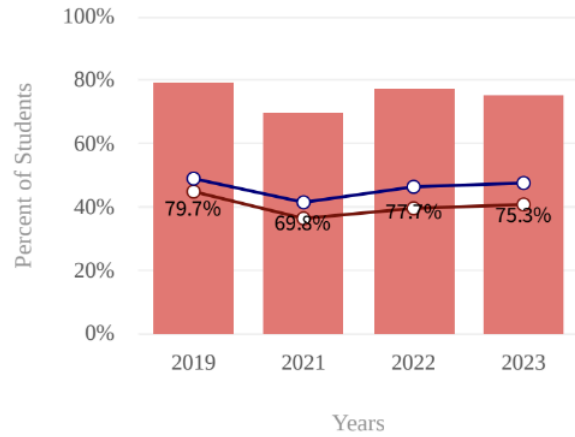

2019-2023 Math Pass Percent

Ladoga Elementary School

- Math Pass Overall
- —○ State Average
- —○ +/- 5% FRL