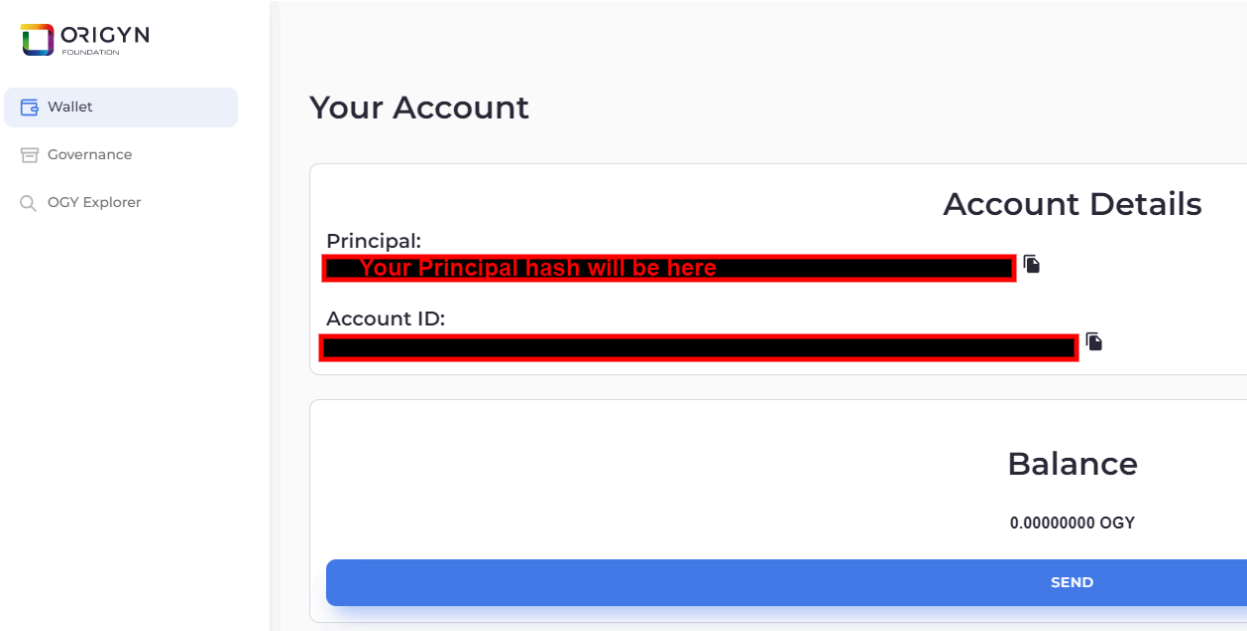

How to Retrieve Your Principal ID

Your Principal ID (or identity principal) is your main unique identifier on the Internet Computer (IC). This is the hash ORIGYN needs in order to send you your OGY Tokens. They will look similar to this:

```
55vo5-ubrtj-k5pze-e3gmi-5u5cq-i5gte-54n5s-dfo5h-ehrrm-erpra-zez
```

To retrieve your Principal ID, you must first create your [Internet Identity (click here for instructions)](#).

Once you have done so, go to:

<https://governance.origyn.network>

Log in with your Internet Identity, then click Wallet on the left hand menu. You will see your Principal ID on the next screen:

Click the icon to the right of your Principal ID to copy it and paste it into the required dialogue box (ie. on an ORIGYN Gleam giveaway, etc).