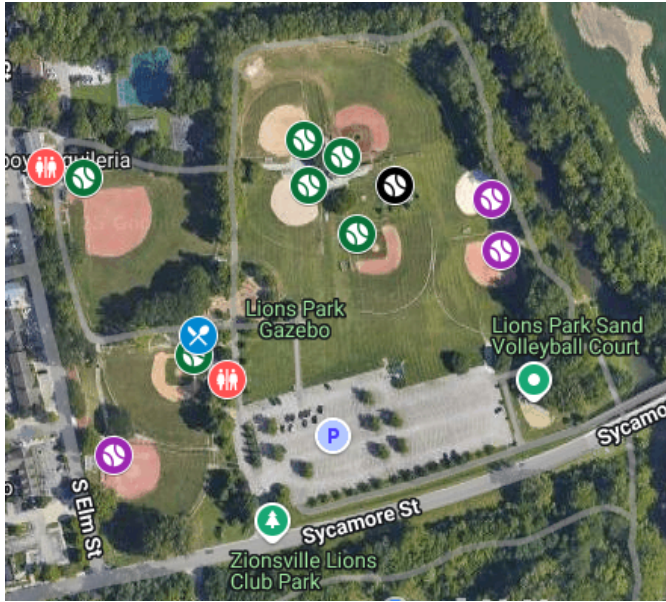

Indy RBI Sunday Showcase Park Directions

INDY RBI

Brookside Park: 3500 Brookside Pkwy S Dr, Indianapolis, IN 46218

GREENFIELD YOUTH BASEBALL

1414 W. McClarnon Dr., Greenfield, Indiana 46140

Greenfield Baseball Park

CENTER GROVE YOUTH BASEBALL

6250 West Smith Valley Road Greenwood, IN 46142

KNIGHTSTOWN

777 W. Lake St., Knightstown, IN 46148

LIONS PARK - ZIONSVILLE

11053 Sycamore St, Zionsville, IN 46077

MIDWEST SPORTS COMPLEX
7509 New Augusta Rd, Indianapolis, IN 46268

Noblesville Youth Baseball

3025 Westfield Road, Noblesville, IN 46062

Noblesville Youth Baseball's " Bobby A. Mills Field of Dreams" is located behind Hazel Dell Elementary School in Noblesville, IN. Hazel Dell Elementary School is on the south side of Westfield Road (State Road 32) between Gray Road and Hazel Dell Road.

ROUNDTRIPPER SPORTS ACADEMY

16708 Southpark Dr., Westfield, IN 46074

HAMILTON HEIGHTS AMATEUR SPORTS ASSOCIATION

1150 Stringtown Pike, Cicero IN 46034 (Fields 1-3)

1059 Pearl Street, Cicero IN 46034 (Fields 4-8)