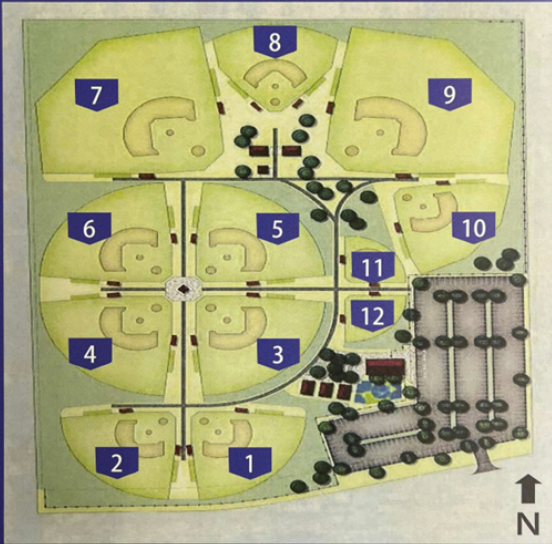

Indy RBI Sunday Showcase Park Directions

INDY RBI

Brookside Park: 3500 Brookside Pkwy S Dr, Indianapolis, IN 46218

GREENFIELD YOUTH BASEBALL

1414 W. McClarnon Dr., Greenfield, Indiana 46140

Greenfield Baseball Park

HOME teams will be in the 3rd base dugouts
VISITOR teams will be in the 1st base dugouts

NEW PALESTINE YOUTH LEAGUE

2279 South 600 West New Palestine, Indiana 46163

NPYL FIELD LAYOUT

Weather Line: (317) 861-NPYL

CENTER GROVE YOUTH BASEBALL

6250 West Smith Valley Road Greenwood, IN 46142

KNIGHTSTOWN

777 W. Lake St., Knightstown, IN 46148

LIONS PARK - ZIONSVILLE

11053 Sycamore St, Zionsville, IN 46077

MIDWEST SPORTS COMPLEX
7509 New Augusta Rd, Indianapolis, IN 46268

Noblesville Youth Baseball

3025 Westfield Road, Noblesville, IN 46062

Noblesville Youth Baseball's " Bobby A. Mills Field of Dreams" is located behind Hazel Dell Elementary School in Noblesville, IN. Hazel Dell Elementary School is on the south side of Westfield Road (State Road 32) between Gray Road and Hazel Dell Road.