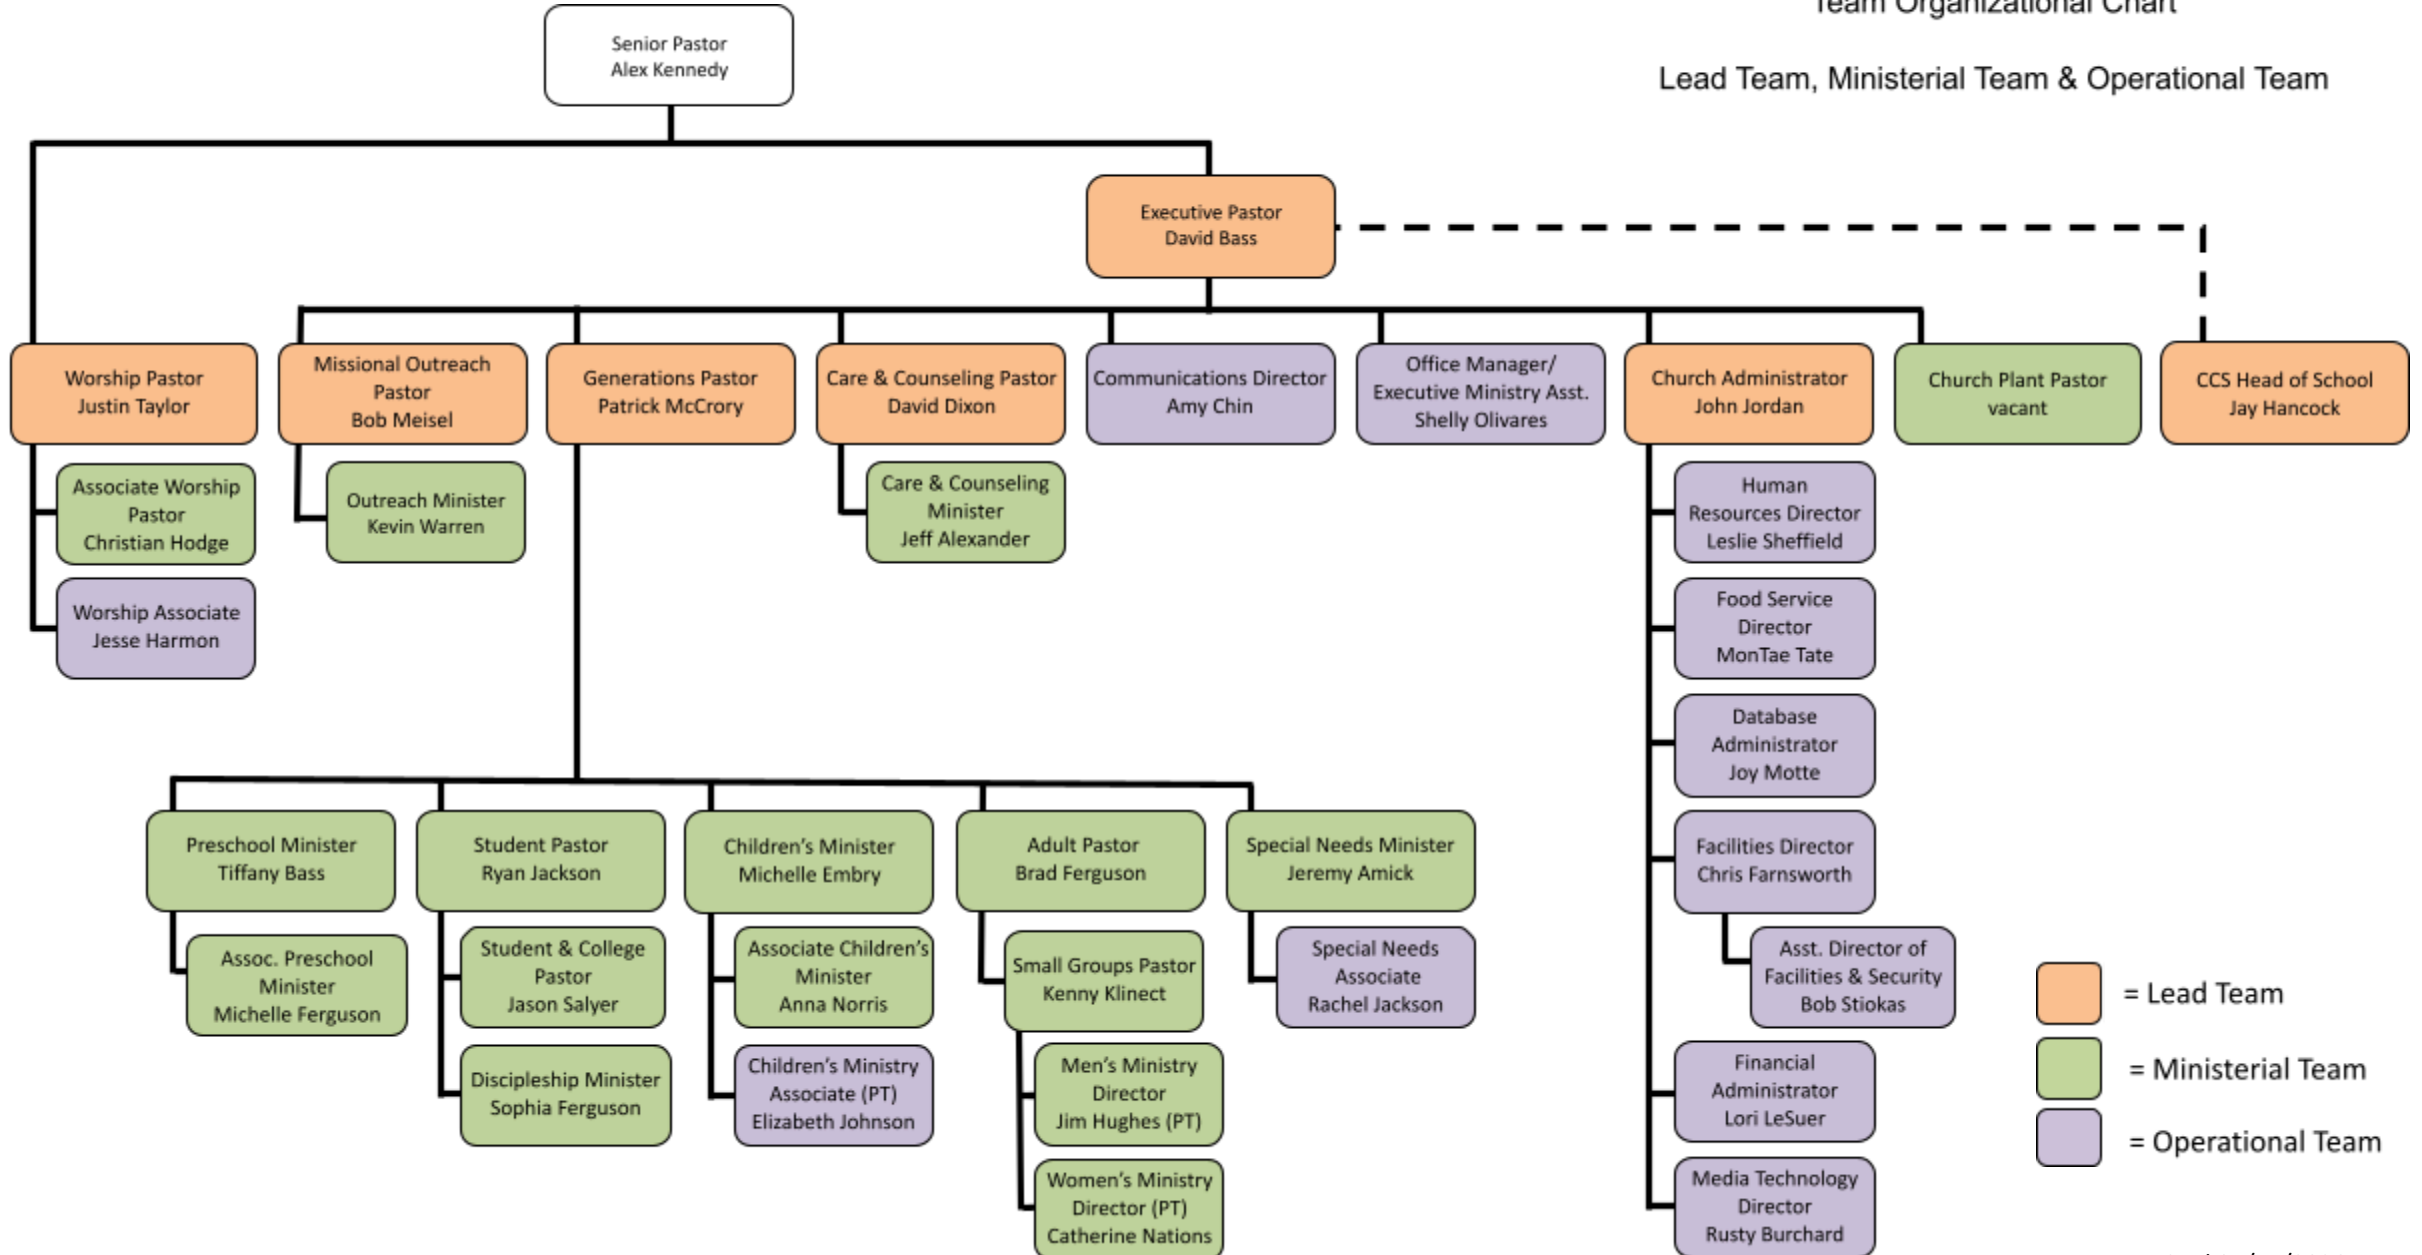

Carmel Baptist Church

Team Organizational Chart

Lead Team, Ministerial Team & Operational Team

- = Lead Team
- = Ministerial Team
- = Operational Team