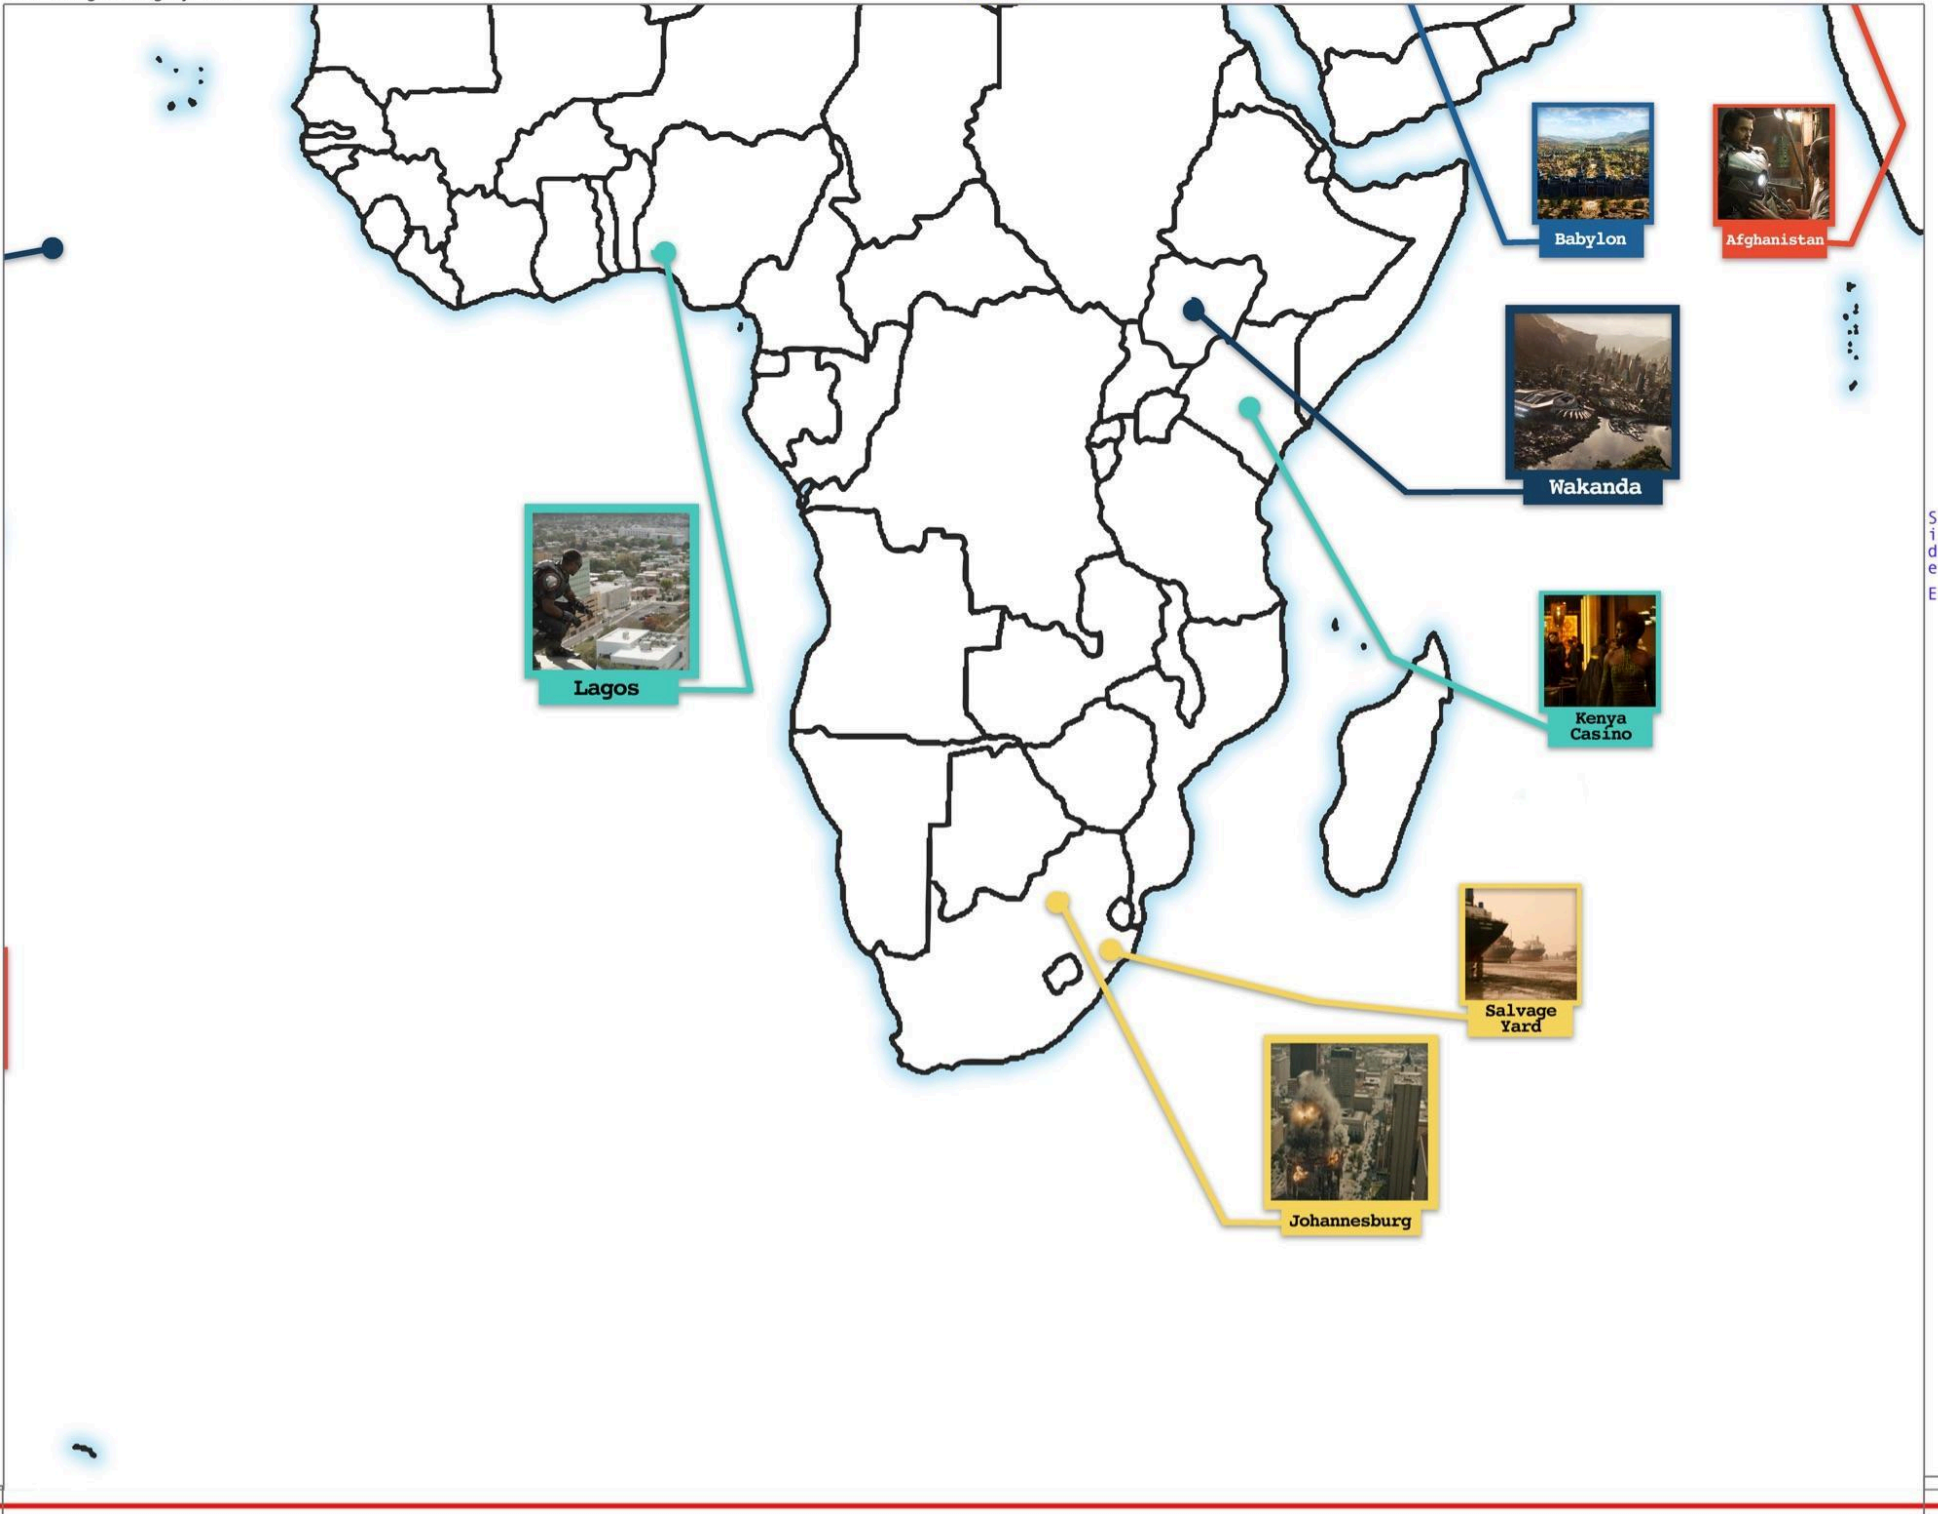

Cut along this grey line

Side B

Side G

Side E