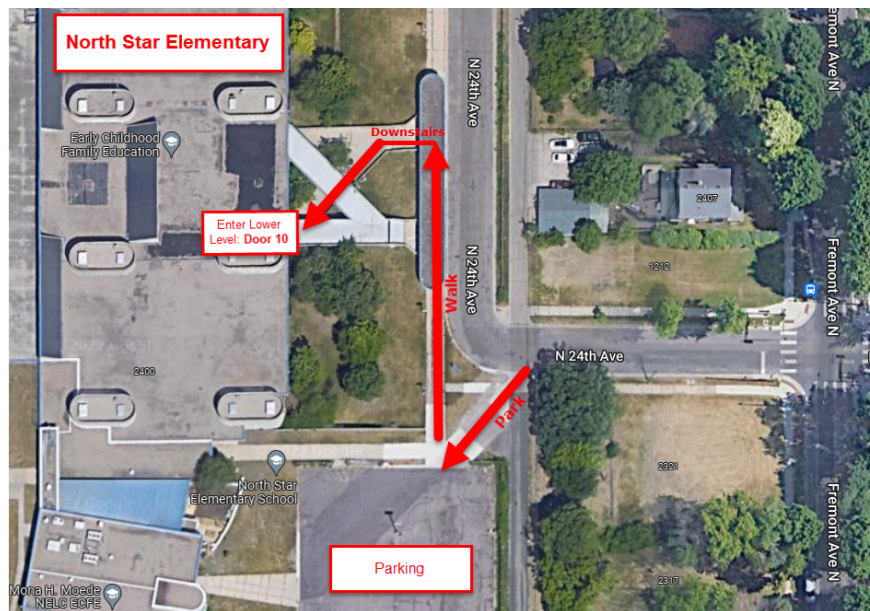

# Welcome to North Star Elementary: Home of Minneapolis High School Gymnastics!

We are excited to host you at North Star Elementary! **When searching on Google Maps for directions, search for Mona H. Moede NELC ECFE (2406 N. Girard).** As North Star is not being used as an elementary school at this time, it doesn't pull up on Google.

- From the north, take Fremont south, right onto N. 24th Ave.
- From the south, take N. Emerson Ave north, left onto N. 24th Ave.

Our address is: **2410 N Girard Ave, Minneapolis, MN 55411**

Ample parking is available on the south side of the school. Please enter through **Door 10** and follow the hallway straight back to the gym. On practice days, the second set of doors is typically locked for safety. Call the number on the door (612-668-2119), and someone will let you in promptly.

## Overhead View

## Close up – Door 10