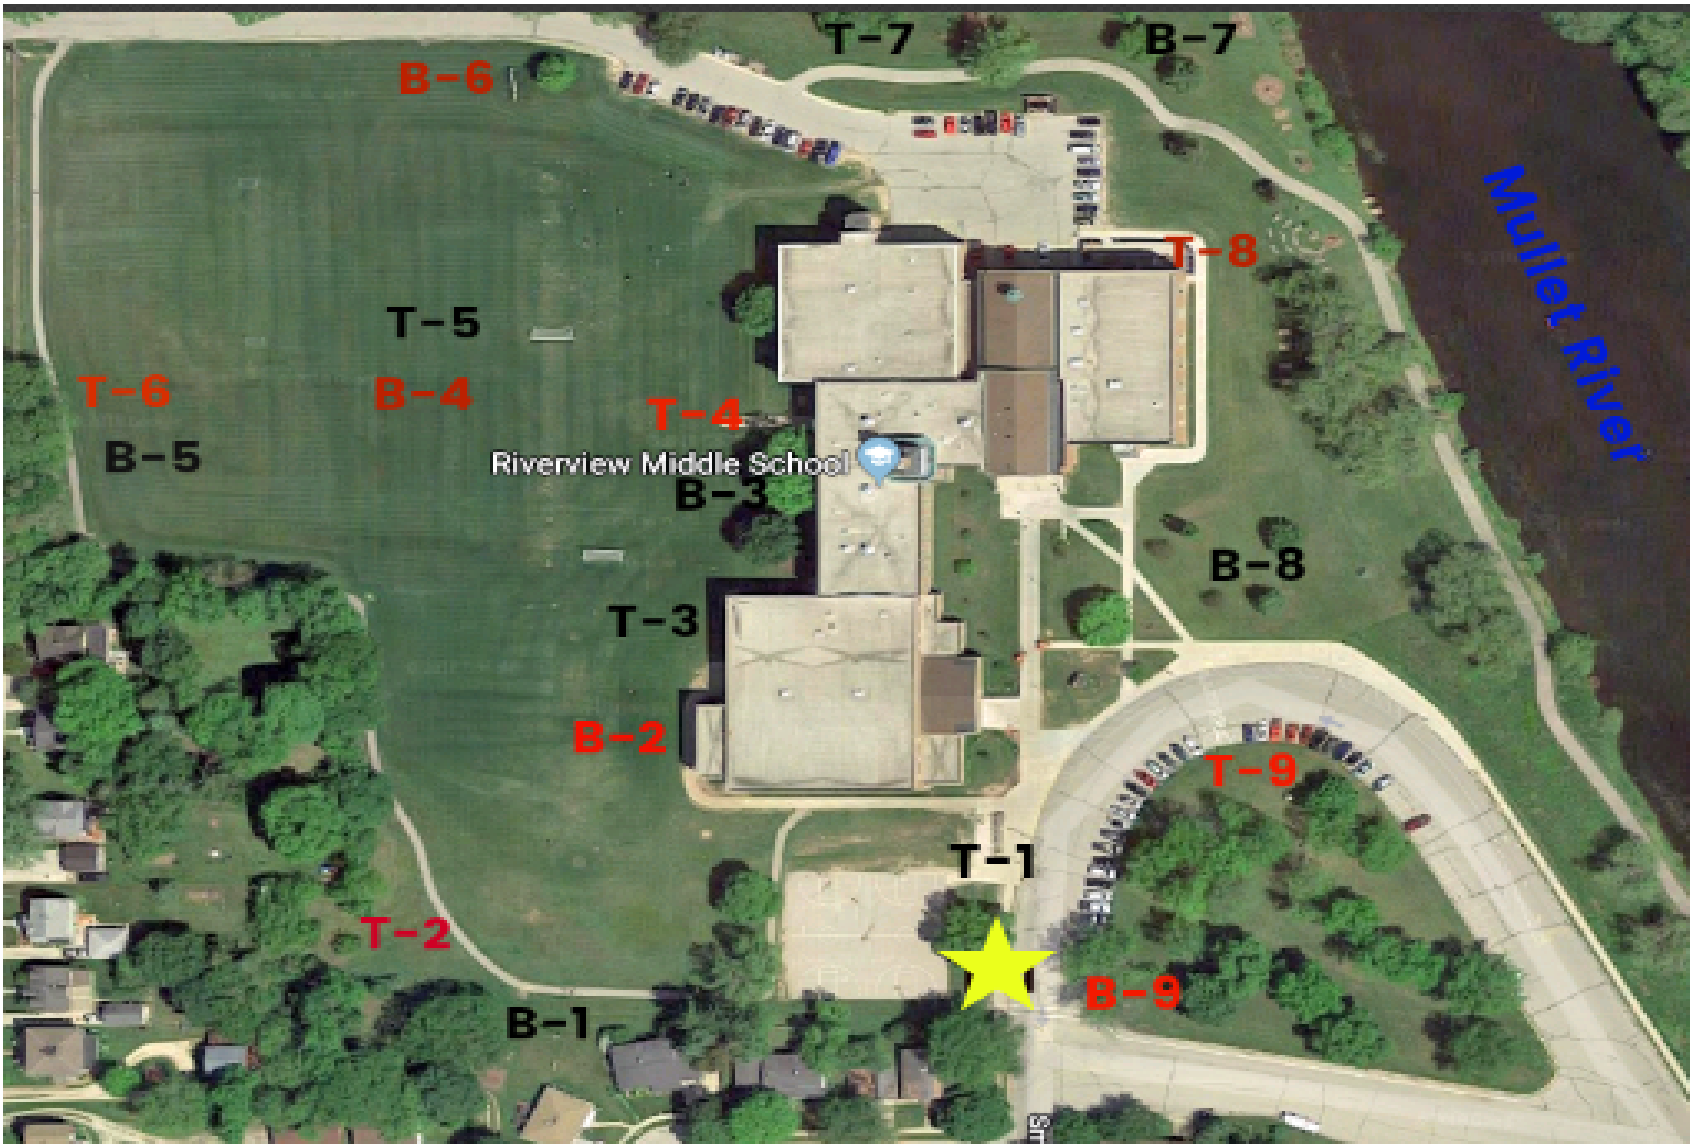

North

South

## **9 Hole Disc Golf Course at Riverview MS**

**★ = Course starts and ends at yellow star**

**T = Tee Off Area**

**B = Baskets/Holes**

(Tee Off areas and baskets alternate black and red on the map)

The Riverview MS Physical Education Department is excited to announce the addition of a 9 Hole Frisbee Golf Course on the Riverview Campus. It will be a great addition to the PE Curriculum and a wonderful community fitness activity. Come see and play our new course.