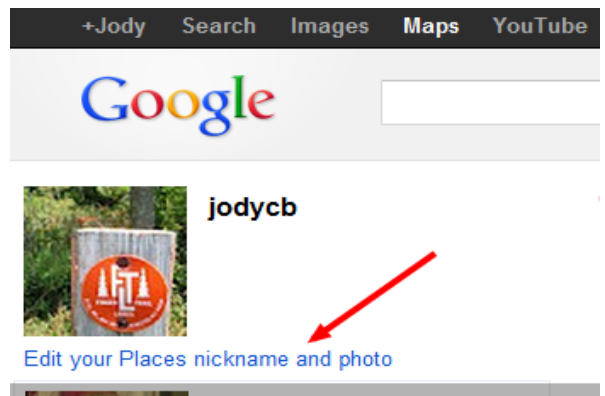

How to change your Map Maker profile

Go to places.google.com/rate

(Surprise. It's not in Map Maker.)

Click on your name

Click on your name again

Click on

Edit your Places nickname and photo

Change your nickname and photo