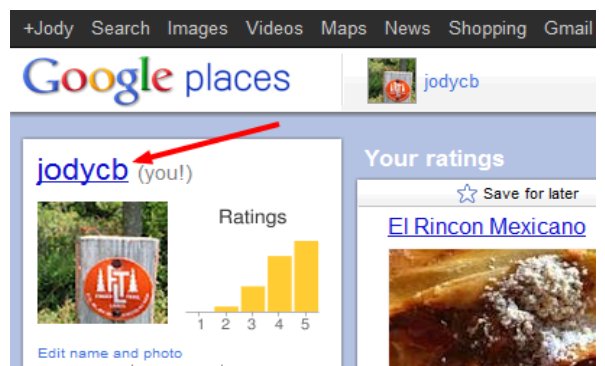

How to change your Map Maker profile

Go to places.google.com/rate

(Surprise. It's not in Map Maker.)

Click on your name

Click on your name again

Click on

Edit your Places nickname and photo

Change your nickname and photo