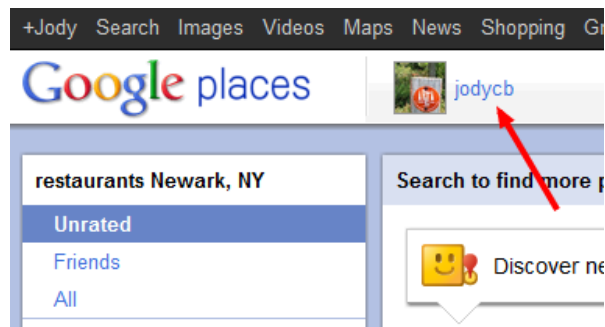

How to change your Map Maker profile

Go to places.google.com/rate

(Surprise. It's not in Map Maker.)

Click on your name

Click on your name again

Click on

Edit your Places nickname and photo

Change your nickname and photo