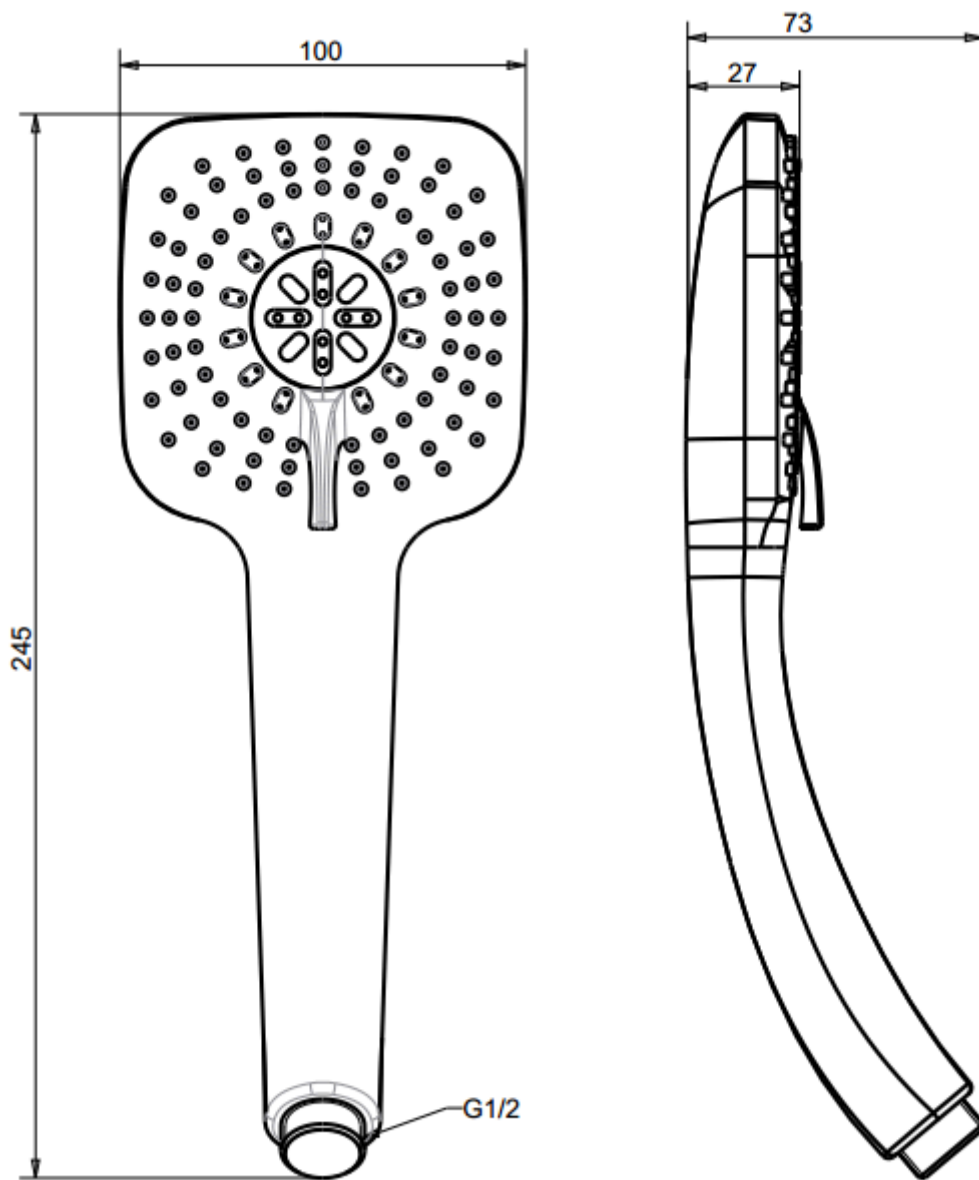

Rainclick

American Standard

3 Function Hand Shower FFAS9H11-000GL0BF0

FEATURES

- ABS plastic body, Cool Sunrise.
- ABS plastic panel, white.
- With normal packaging
- Flow rate @ 0.1MPa: 4.5 L/min

SPECIFICATIONS

- 3 function: Tranquil Rain, Jet Rain, Therapy Rain
- Panel dimension: 130 mm

FINISHES AVAILABILITY

Cool Sunrise Finish

AWARDS WON

- N/A

SHIPPING WEIGHT

- Product gross weight: 0.37 kg/set
- Product net weight: 0.28 kg/set

STANDARDS CRITERIA

- GB/T 23447-2009
WI10.0575

DIMENSIONAL DRAWING

This document is the property of American Standard. It can neither be reproduced, nor communicated, without authorization. American Standard reserves the right to change dimensions and specifications without notice, we assume no liability for the use of obsolete dimensions.