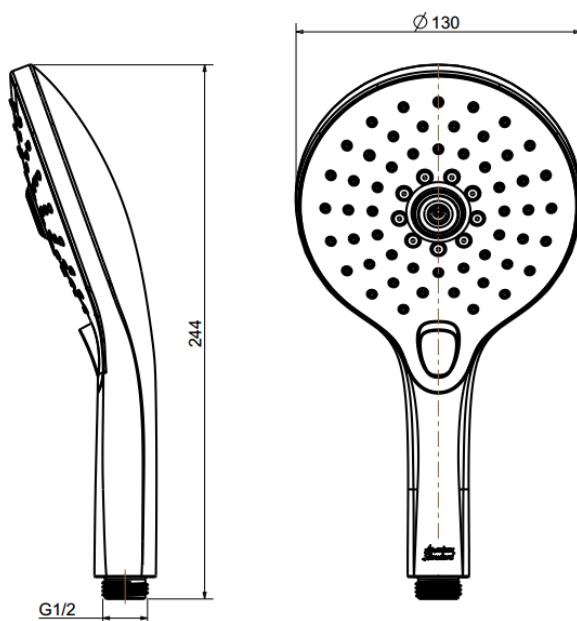

DIMENSIONAL DRAWING