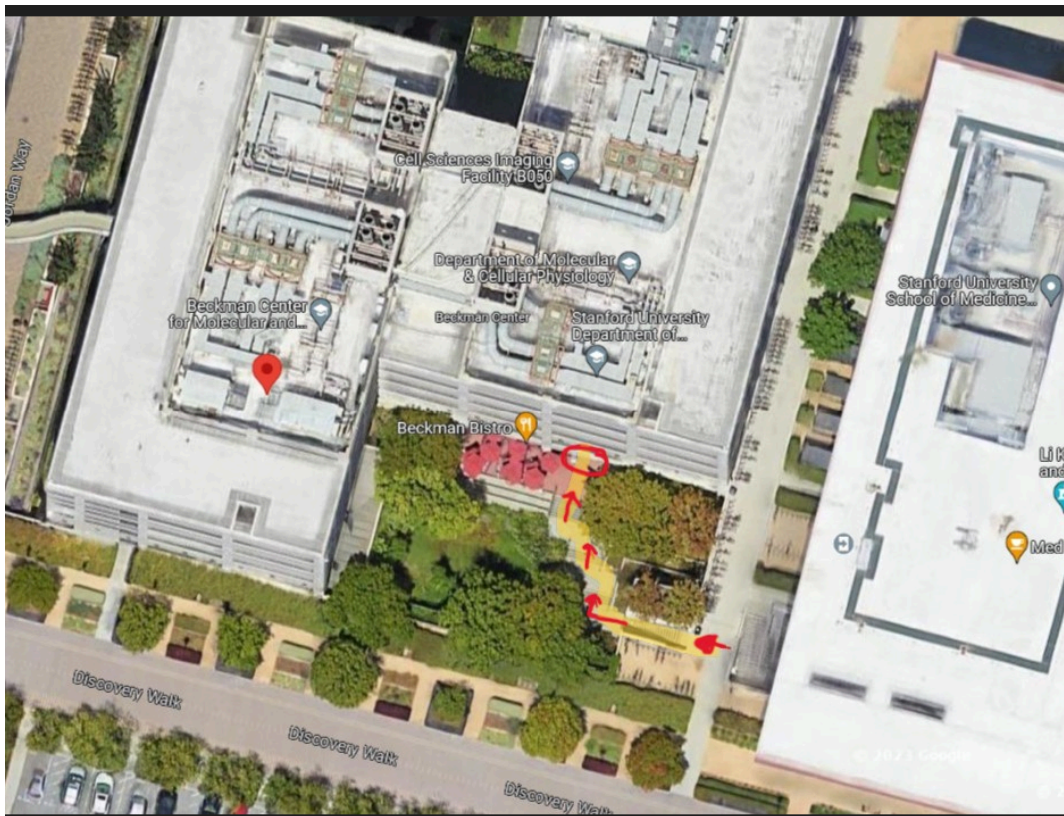

# Directions to Munzer Auditorium, Beckman Center - Stanford Campus

1) You can access Munzer Auditorium from the Beckman Bistro side of the Beckman Center:

2) or Access from the front entrance

Beckman Center is the tallest building on campus. Right next to the Medical Center. Here's a picture of the front entrance.

Get off the elevator on the Ground floor, and hang a right, walk around a curved wall, Munzer will be in front of you.

- [Directions from 101](#)
- [Directions from 280](#)