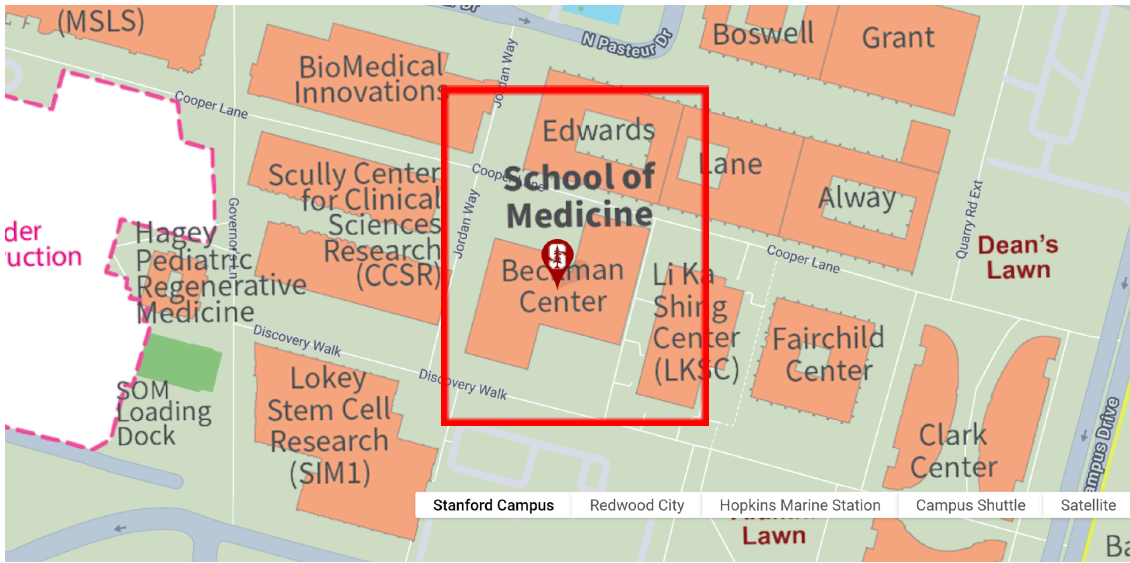

# Directions to Munzer Auditorium, Beckman Center - Stanford Campus

1) You can access Munzer Auditorium from the Beckman Bistro side of the Beckman Center:

2) or Access from the front entrance

Beckman Center is the tallest building on campus. Right next to the Medical Center. Here's a picture of the front entrance.

Get off the elevator on the Ground floor, and hang a right, walk around a curved wall, Munzer will be in front of you.

- [Directions from 101](#)
- [Directions from 280](#)