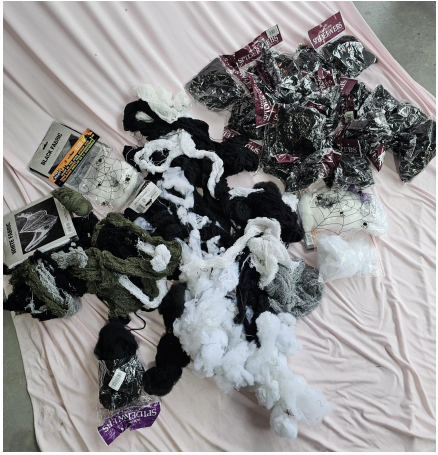

bag of eyeballs

white

\$5

fake blood, latex liquid

\$20 the lott

bloody bandages

\$10 the lott

	<p>crawling critters, (spiders, rats glow lizards)</p>					<p>\$5 the lot</p>
	<p>candle sticks</p>	<p>black</p>		<p>6</p>		<p>\$12 the lot</p>

signage and posters

16 pieces

\$20 the lot

rubber snakes

green and black

8

\$5 the lot

webs