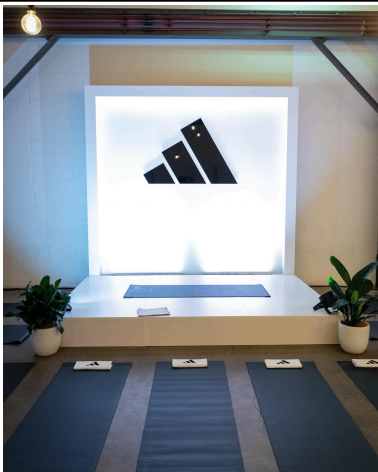

Pricilla Queen of the Desert Bus

Event Backdrop 3m

Wood

3m x 3m

1

Events backdrop
Comes in 3 pieces
stage not included and
adidas sign has been removed.
Can be painted other colours

$500