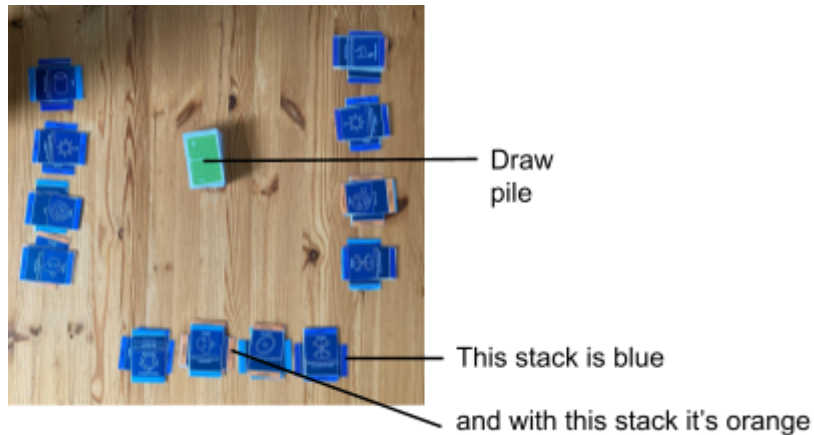

Black Holes: Fight for Vacation - Rules

Introduction

In "Black Holes: Fight for Vacation," everyone plays a black hole in parallel universes, competing against each other to become the Employee of the Multiverse Cycle. This comes with a paid vacation! The black hole that ultimately devours the most by the end of time wins.

Setup

1. For each player, place 4 cards face up, each with a different color, rotated 90 degrees. These cards determine the color of the stack.
2. Vertically place 2 cards face up on each color card. This is the beginning of your universe!
3. Place the rest of the cards face down in a drawpile.
4. The person with the biggest black hole in their belly starts first. Then, everyone takes turns clockwise.

A table with three players would look like this:

If it's your turn

1. If there are any stray llamas atop a stack, remove them from your universe.
2. Place the top card from the drawpile face up for each player to see. This is the color card.
3. EVERY OTHER player now devours the top card from the stack with the same color as the color card by placing it on their stack in front of them. NOTE: Effects of these cards are not executed.
4. Devour the top card from the stack with the same color as the color card by placing it on a stack in front of you.
5. If the card has an effect indicated at the bottom, execute it.
6. If a card is devoured by an effect, also execute the effect of that card.
7. If there are no more effects to execute, draw the number of turns you've had + 1 cards from the stack in the drawpile.
8. Distribute these cards among the stacks of your universe by placing them one by one on any of the stacks.
9. Pass the turn to the next player clockwise.