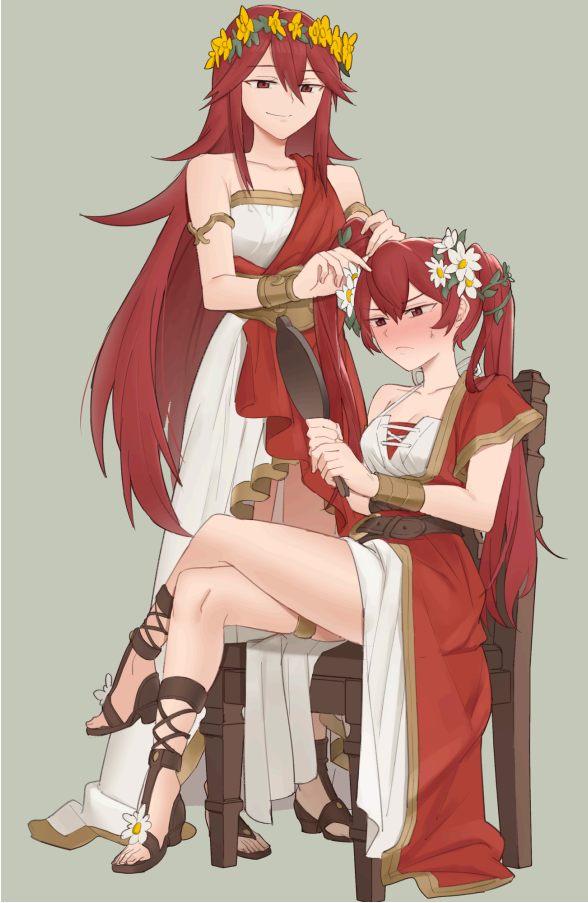

-Character creation is 165USD, no discount for additional characters. [You can check all the characters I created here.](#)