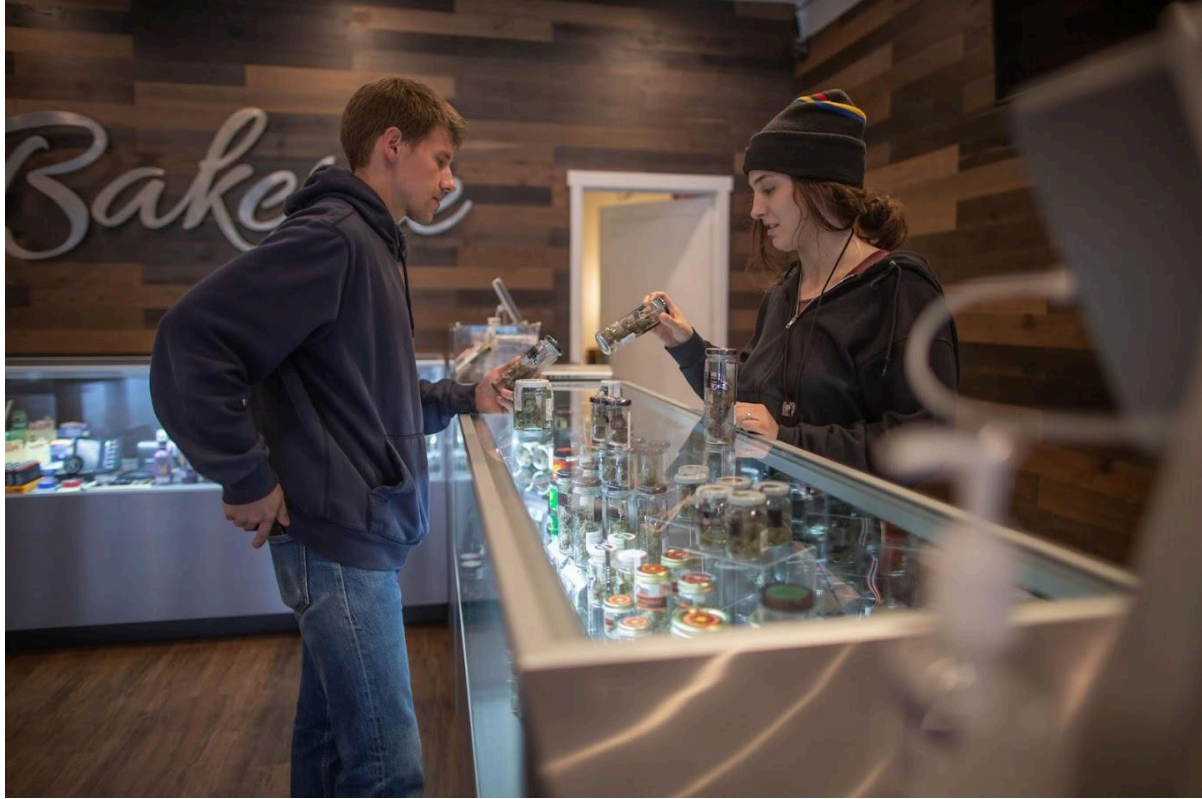

Bakeriee

SEATTLE, WA