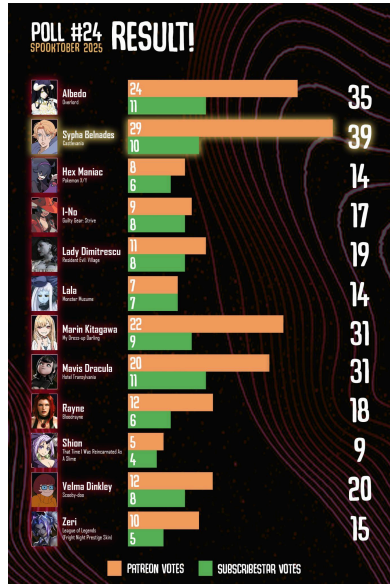

3. VOTE RESULT (1st each month)

The voting results are based on the number of votes on Patreon and SubscribeStar.Adult. I'll also include screenshots of the polls from each platform as proof.

4. DRAWING POLL ARTWORK (2nd-18th each month*)

After finding out which character won the Monthly Poll Contest, I'll start brainstorming for the drawing. This starts with researching character data, references, and personality. Then, I'll turn the initial idea into a rough sketch, which I'll share in the first week of the month in a "WIP of this month..." post. After that, all my supporters have to do is wait for the final product.

—

That's how the Adoohay Monthly Polling Contest works. This is a program I created as a contribution to the community, and especially to my supporters. Thank you!