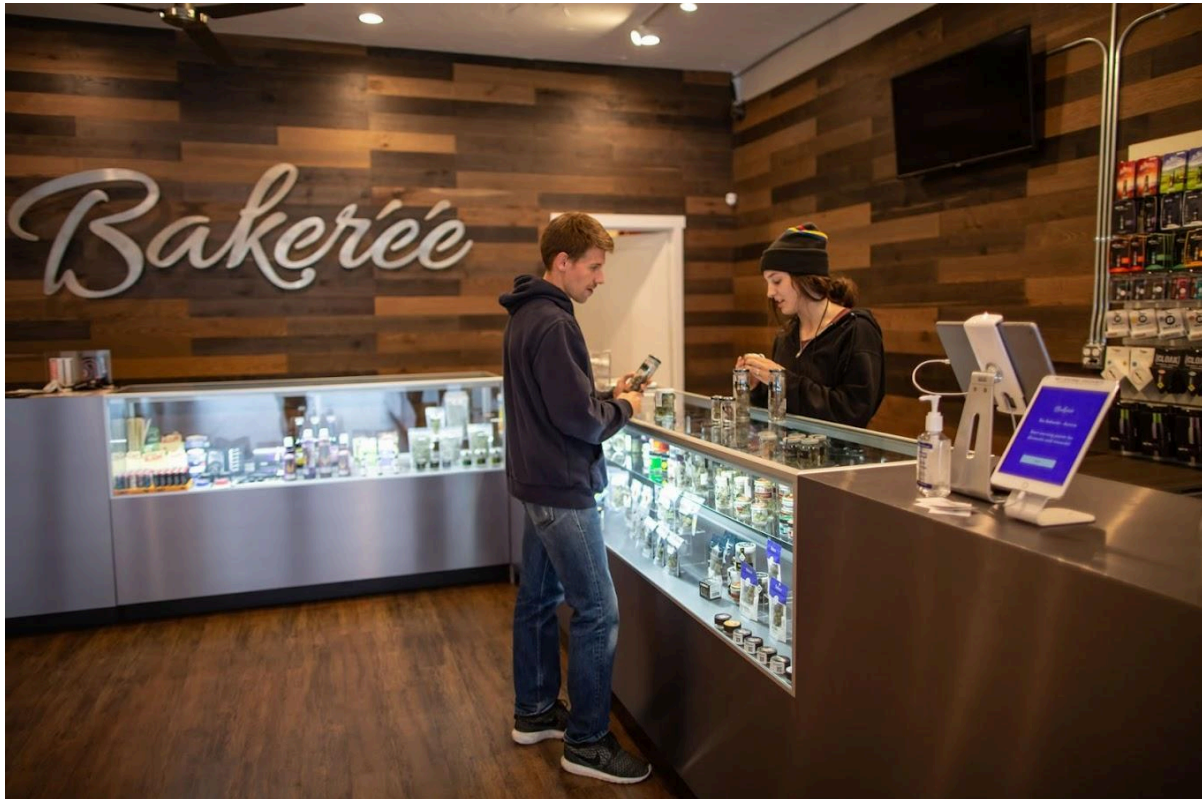

Bakeriée

— SEATTLE, WA —

Images/Photos