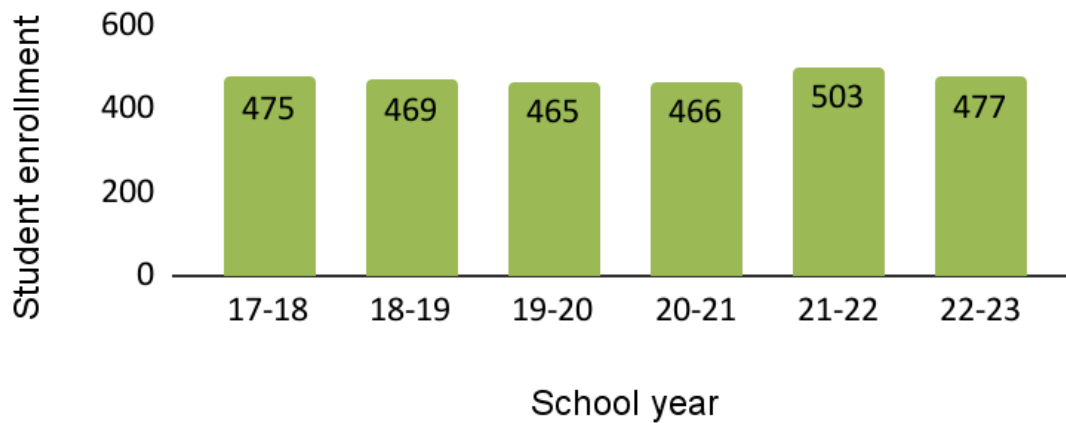

Dove Academy of Detroit

20001 Wexford, Detroit, MI 48234

Enrollment Data and Graphs

Enrollment Trends

Enrollment by Grade, Fall 2022