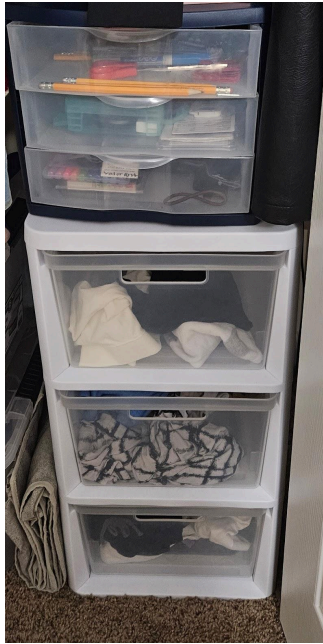

ITEMS FOR SALE

couch (can be disassembled)

desk

desk chair

kitchen trashcan (med bag size)

bathroom trash can (small size)

bed frame (full size)

cart

3 tier plastic shelf (med size) + 3 tier plastic shelf (desktop)

fire/breakproof small personal locker

wide bowls (3 ct)

small bowls (3 ct)

plates (2 ct)

Tabletop lamp