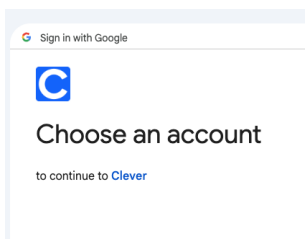

How to Login to Clever!

1. Click on the Blue C in the top right of your Google Chrome Screen

Or go to Clever.Com and search for our schools

2. Login using your school Google Account or your Clever Badge(grades K-1)