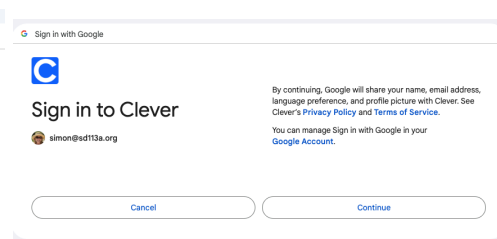

How to Login to Clever!

1. Click on the Blue C in the top right of your Google Chrome Screen

Or go to Clever.Com and search for our schools

2. Login using your school Google Account or your Clever Badge(grades K-1)