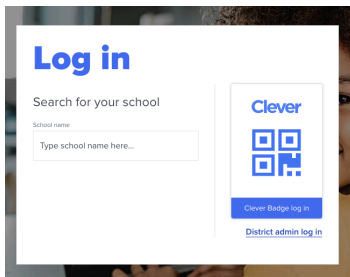

How to Login to Clever!

1. Click on the Blue C in the top right of your Google Chrome Screen

Or go to Clever.Com and search for our schools

2. Login using your school Google Account or your Clever Badge(grades K-1)