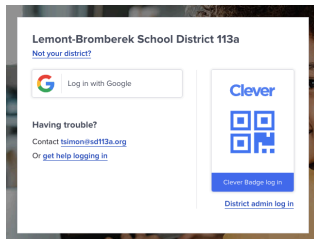

How to Login to Clever!

1. Click on the Blue C in the top right of your Google Chrome Screen

Or go to Clever.Com and search for our schools

2. Login using your school Google Account or your Clever Badge(grades K-1)