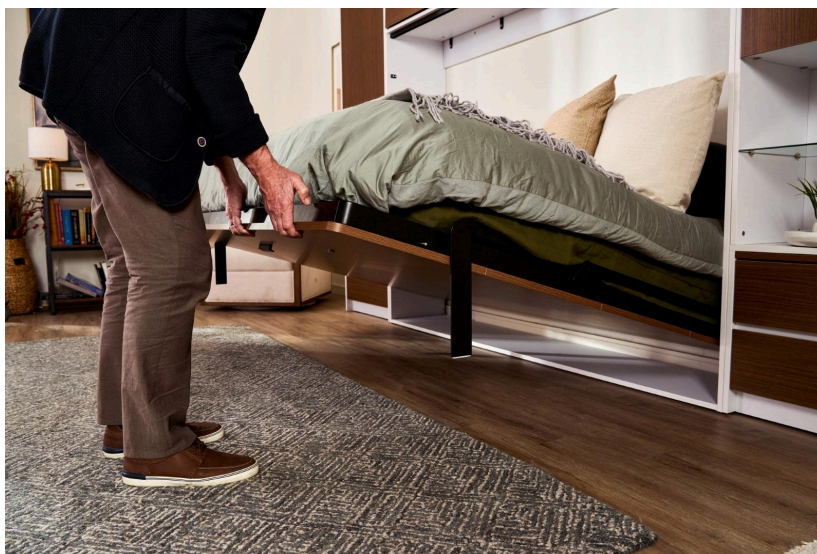

The Lori Bed uses double-chamber gas pistons on its lifting mechanism. This allows the distribution of force when you lift the bed, making the bed lighter and the process smoother.