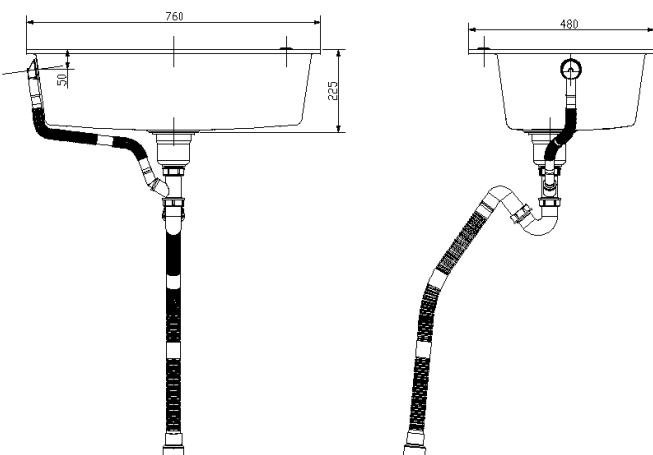

DIMENSIONAL DRAWING