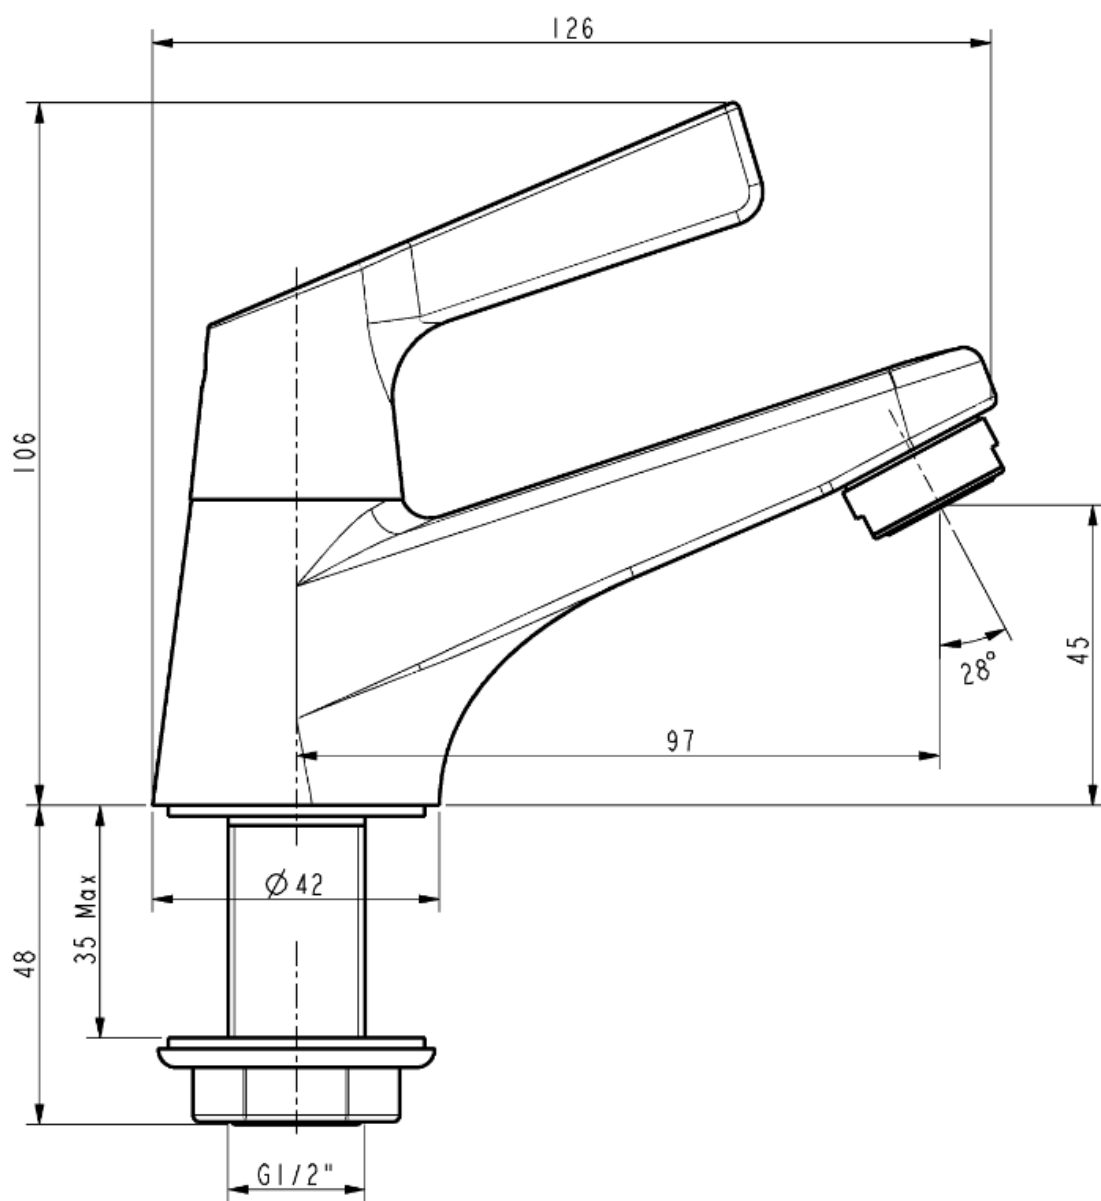

This document is the property of American Standard. It can neither be reproduced, nor communicated, without authorization. American Standard reserves the right to change dimensions and specifications without notice, we assume no liability for the use of obsolete dimensions.