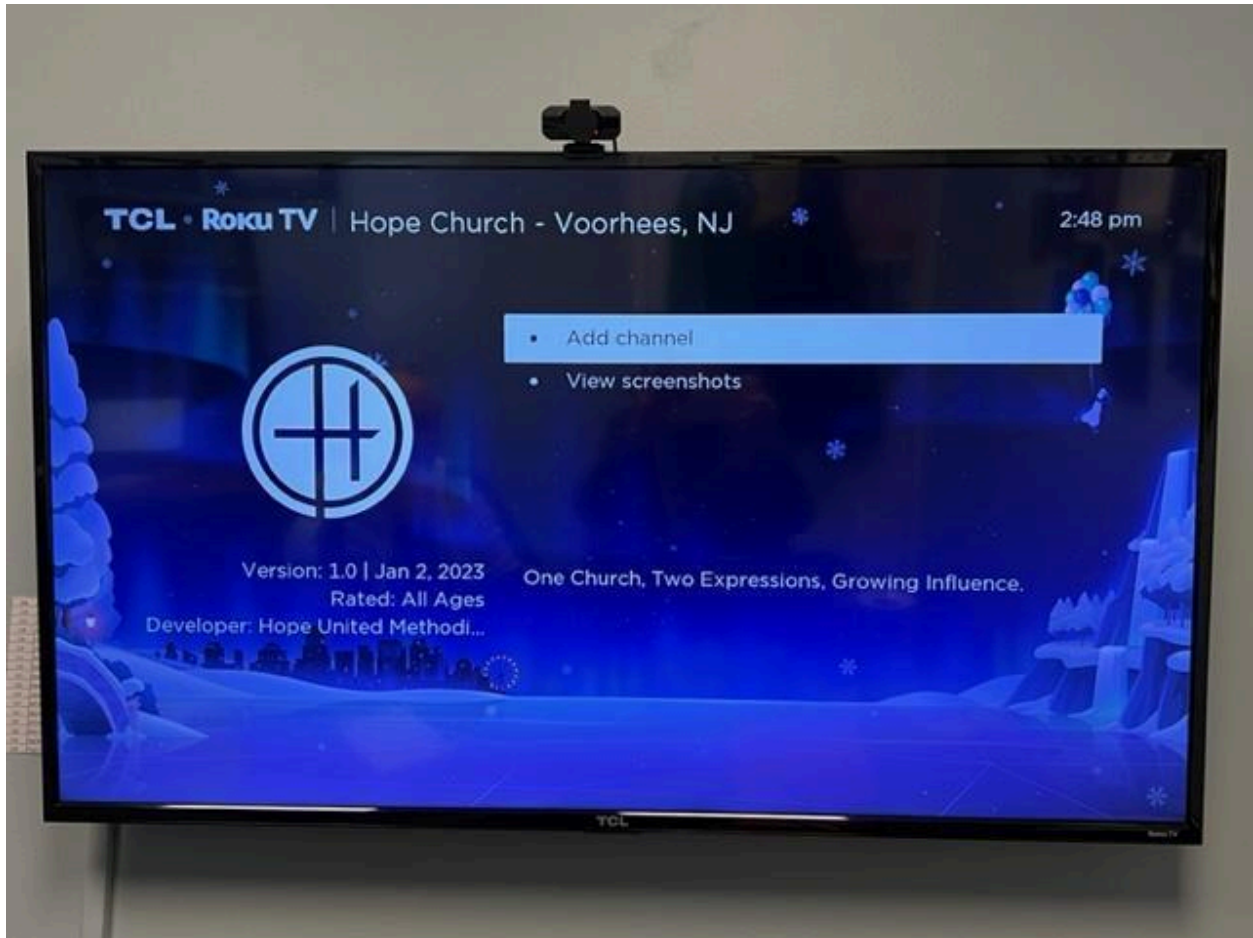

1. On your ROKU device, scroll to the search feature

2. Search for "Hope Church Voorhees" and look for the HOPE logo under "Channels"

3. Navigate to the HOPE icon and select it

4. Select add channel

5. The HOPE icon will now be at the bottom of your home screen