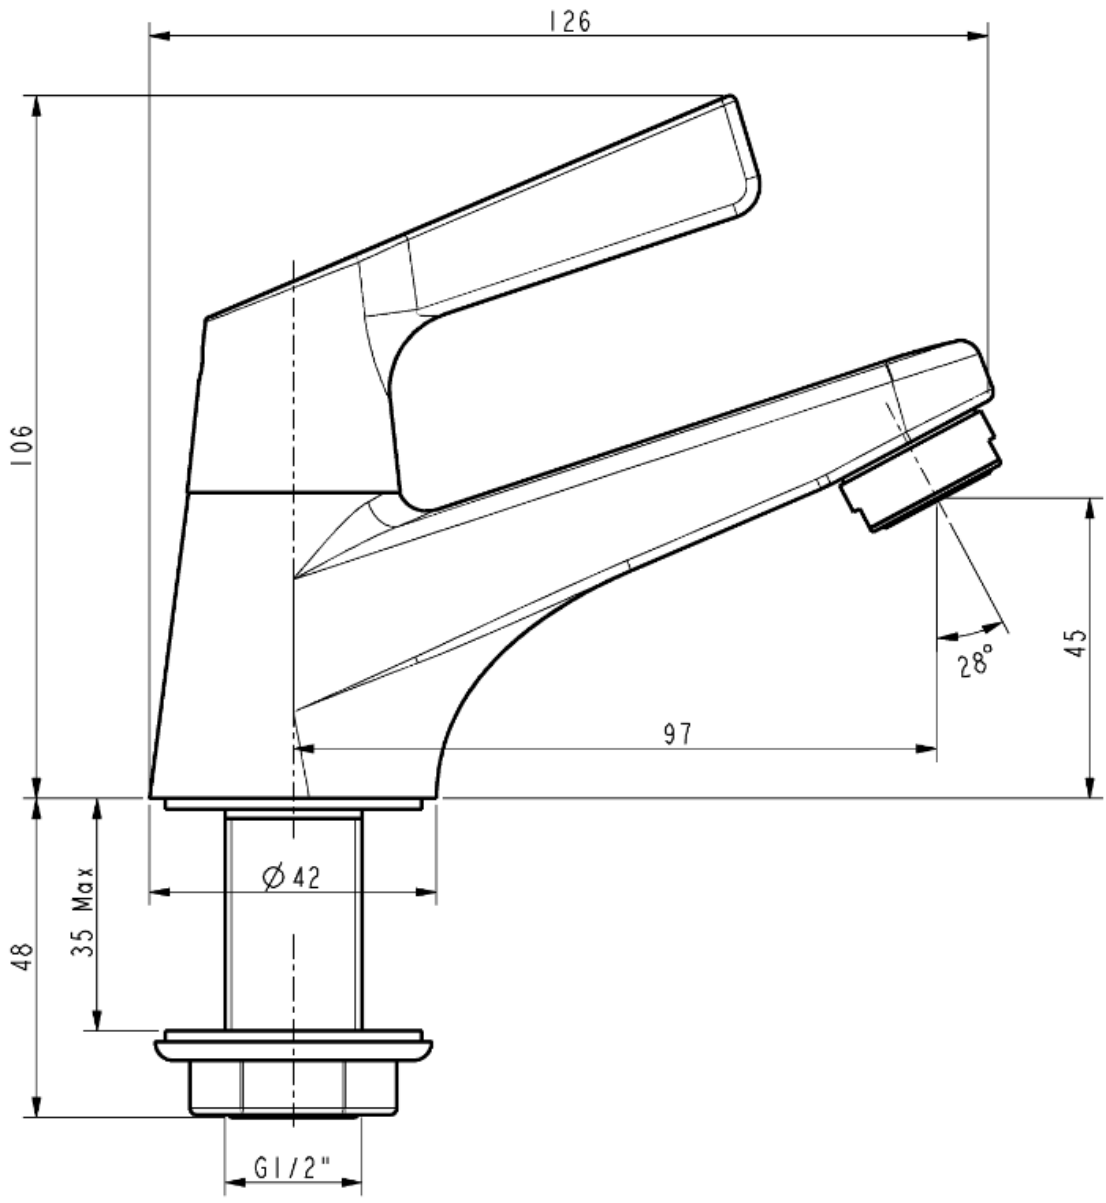

This document is the property of American Standard. It can neither be reproduced, nor communicated, without authorization. American Standard reserves the right to change dimensions and specifications without notice, we assume no liability for the use of obsolete dimensions.