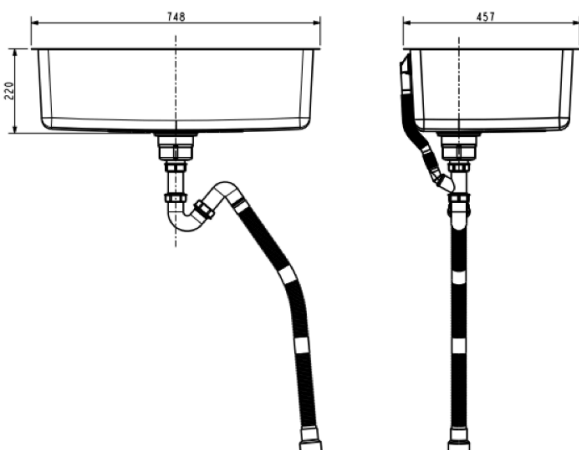

DIMENSIONAL DRAWING