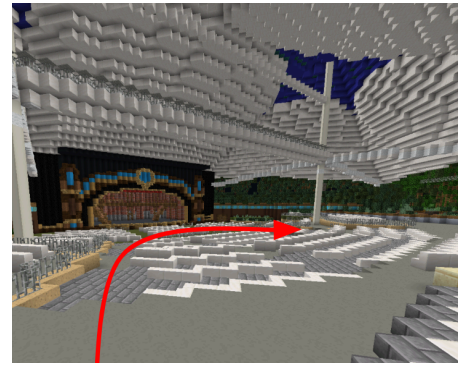

Near an icy mountain peak, a Hidden Mickey you may seek.
Added on 07/16/2023

Nearest Warp:
Matterhorn Bobsleds
/w matterhorn

Coordinates:
(-210, 69, 715)

The Hidden Mickey is on the second floor of the building between the two Matterhorn tracks.

A musical performance in Fantasyland is sure to delight, but don't forget to keep your eyes open for a Hidden Mickey that's not out of sight.

Added on 08/24/2023

Nearest Warp:
Fantasyland Theatre
/w fantasyland theatre

Coordinates:
(15, 64, 978)

The Hidden Mickey is on the right side of the Fantasyland Theatre seating area.

Look high above, towards the blue and gold, where turrets and spires are many to behold. Amidst the grandeur and regal view, a Hidden Mickey waits, hidden in plain view.