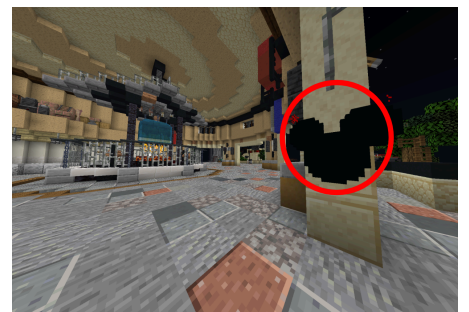

Coordinates:

(469, 68, 881)

The Hidden Mickey is behind a
pillar at Ronto Roasters. Walk
forward from the warp and head
to your left.