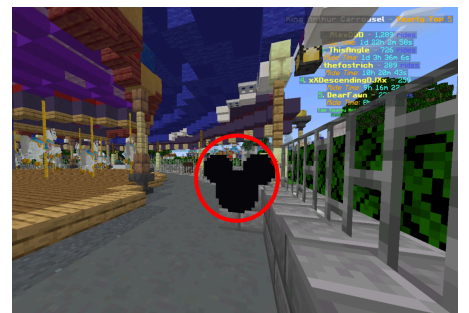

In King Arthur's Carousel, a Hidden Mickey you'll see. Near a horse with a white mane, it's as clear as can be.

Added on 05/19/2023

Nearest Warp:

King Arthur's Carousel
/w kac

Coordinates:

(-17, 64, 706)

The Hidden Mickey is on the left side of the boarding area for King Arthur's Carousel.

In the courtyard of the Snow White attraction, keep an eye out for the Hidden Mickey near the cobblestone ground.

Added on 05/23/2023

Nearest Warp:

Snow White's Enchanted Wish
/w snow

Coordinates:

(19, 64, 645)

The Hidden Mickey is on the right side outside of the Snow White entrance.

Near a circus train, a Hidden Mickey you'll find, hidden among the animals that are one of a kind.

Added on 06/09/2023

Nearest Warp: