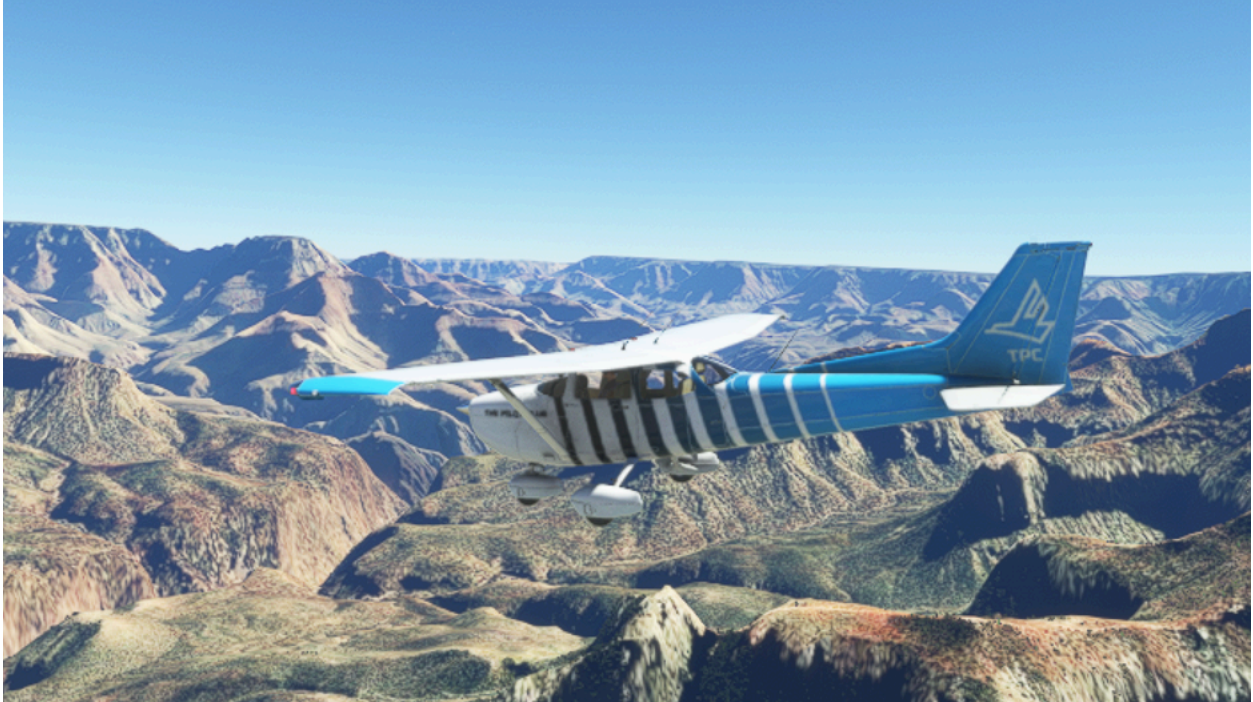

Summer Heat

TPC Charters 2023 Summer Event

TPC Charters would like to announce the 2023 summer event, Summer Heat. This event will test the limits of your aircraft in the deserts of the southwest United States in the heat of summer where it can get to 110°F (43°C). You will visit airports in the deserts of Arizona, New Mexico, Utah, Nevada, and southern California. There will be a separate list of airports for general aviation/business jets and airliners. The event will run from Thursday, June 29 at 00:00z to Thursday, July 27 at 23:59z.

Summer Heat will be kicked off in partnership with Fly In Thursday on June 29 by the FIT event in Phoenix, AZ (KPHX). From there, the GA aircraft will spend time in Arizona and southern California. The airliners will have airports available throughout the southwest. Additional airports will be added in the third week of the event.

TPC points will be awarded for each airport visited during the event. Each pilot will receive 100 TPC points for the first time they complete a TPC Charters job to or from an airport. There will be a total of 27 airports to visit, 15 general aviation and 12 airliner airports, for a total of 2700 possible TPC points.

Event aircraft will not be ferried during this event. Pilots will be allowed an additional aircraft specifically for the Summer Heat event. They may also use their existing charters aircraft for the event. Your current aircraft can be ferried to the event, but TPC Charters management reserves the right to change out your aircraft if the ferry distance is too long. Once the event has started, any aircraft associated to the event will not be ferried. Your normally assigned aircraft that is not associated to the event will still be able to be ferried, but flights in aircraft not associated with the Summer Heat event will not count for Summer Heat TPC points. Also, aircraft associated to the event will not be changed during the event so plan accordingly.