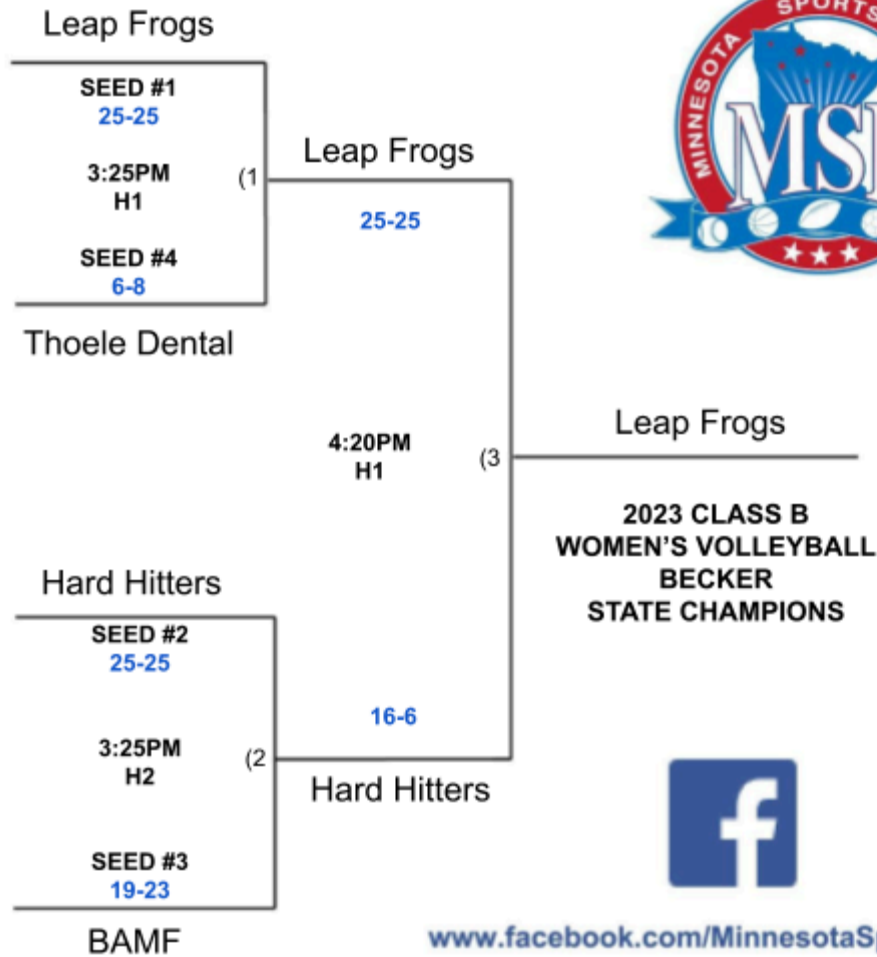

2023 CLASS B WOMEN'S VOLLEYBALL BECKER STATE CHAMPIONSHIP SERIES SATURDAY, APRIL 22ND