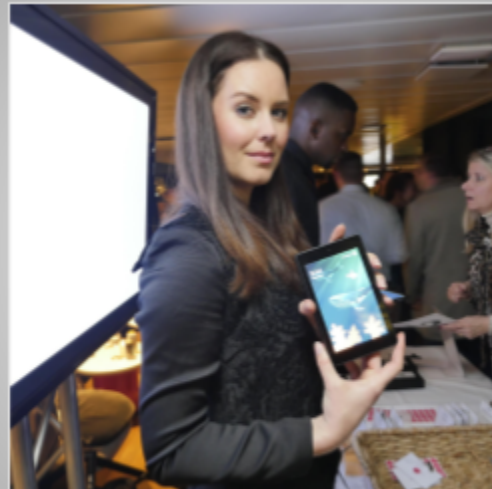

SPACE REQUIREMENTS:

Ballroom - tables & seating

IDEAL USE:

Energize your team, Mix up some new skills and relationships, Award trips, annual meetings, retreats & celebrations, Icebreaker for new teams

"The Quiz Wiz event was great! Everyone had a fun time. You and Ira were great to work with - thank you so much for your help this year!"
 Event Service Coordinator, Bank of America Merrill Lynch