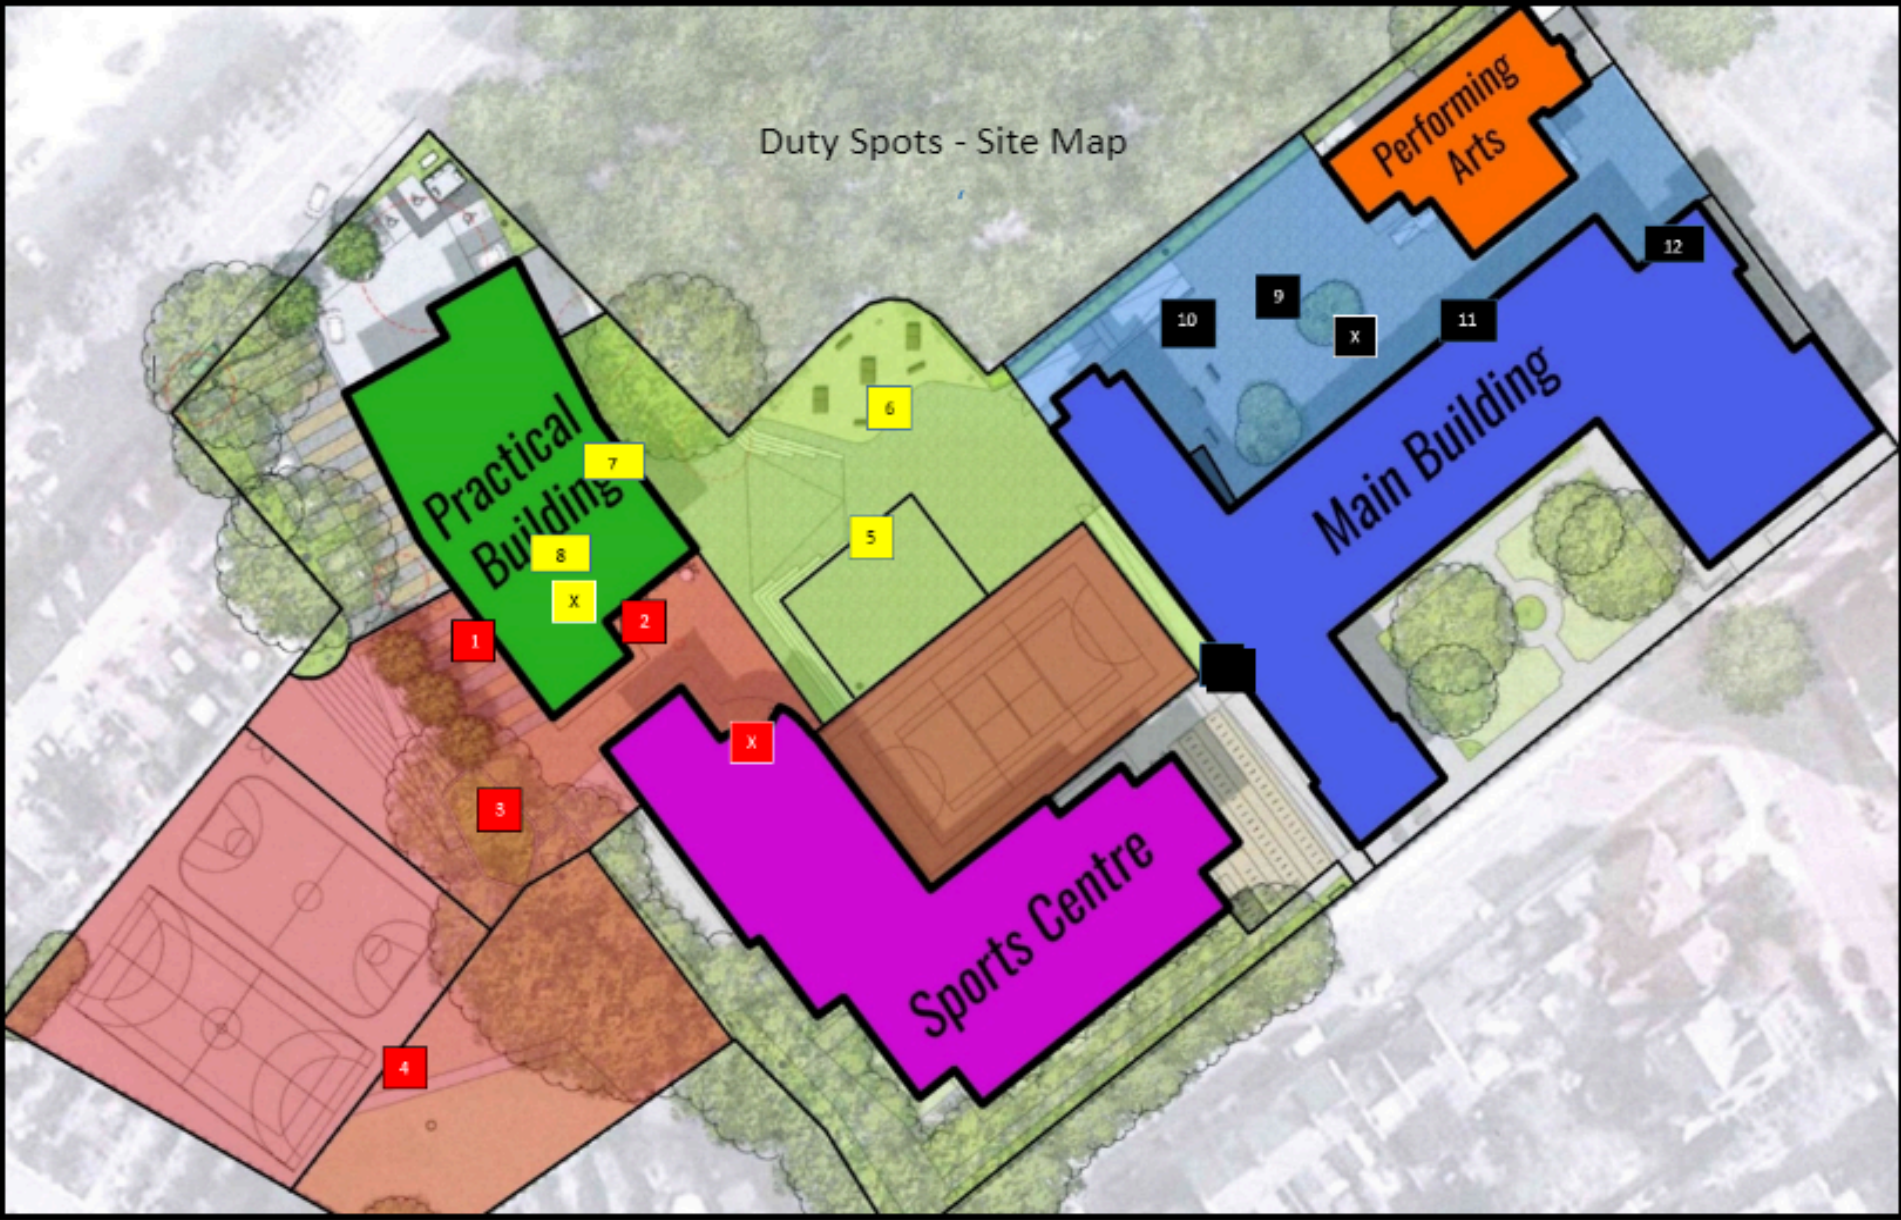

Duty Spots - Site Map

Break / Lunch duties

Please cross reference duty number with site map and guidance below

Duty number	Location
1	PATIO RESTAURANT QUEUE
2	EXIT / PACKED LUNCH DOOR
3	PATIO
4	BIG PLAYGROUND / GRASS AREA
5	BASKETBALL COURT
6	TABLE TENNIS AREA
7	RESTAURANT DOOR QUEUE
8	RESTAURANT PAYMENT AREA
9	SMALL PLAYGROUND
10	RAMP & SMALL PLAYGROUND
11	MAIN BUILDING ENTRANCE

GUIDANCE & RESPONSIBILITIES

1 – PATIO RESTAURANT QUEUE

Ensure calm, and orderly queue for students entering this door. Once queue has ended roam and support in red zone.

2 – EXIT / PACKED LUNCH DOOR

Ensure that this door is used for exit only. Anyone with a packed lunch can enter this way to use the tables to sit and eat their packed lunch. Check those entering this door do have a packed lunch.

3 – PATIO

Roam area and supervise safe and orderly behaviour. Support (1) patio restaurant queue if required.

4 – BIG PLAYGROUND / GRASS AREA

Roam area and supervise safe and orderly behaviour.

5 – BASKETBALL COURT

Open basketball area and monitor for safe and equitable play. Monitor outside areas for any possible issues arising.

6 – TABLE TENNIS AREA

Place yourself in strategic position to monitor any arising issues.