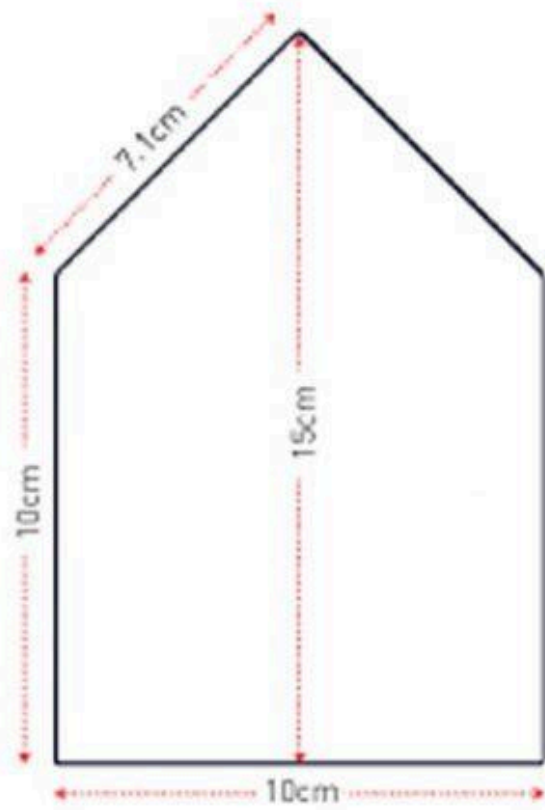

5.2cm

6.8cm

GINGER BREAD STREET 3

GINGER BREAD STREET 1

1 X FRONT

1 X BACK

2 X SIDE

2 X ROOF