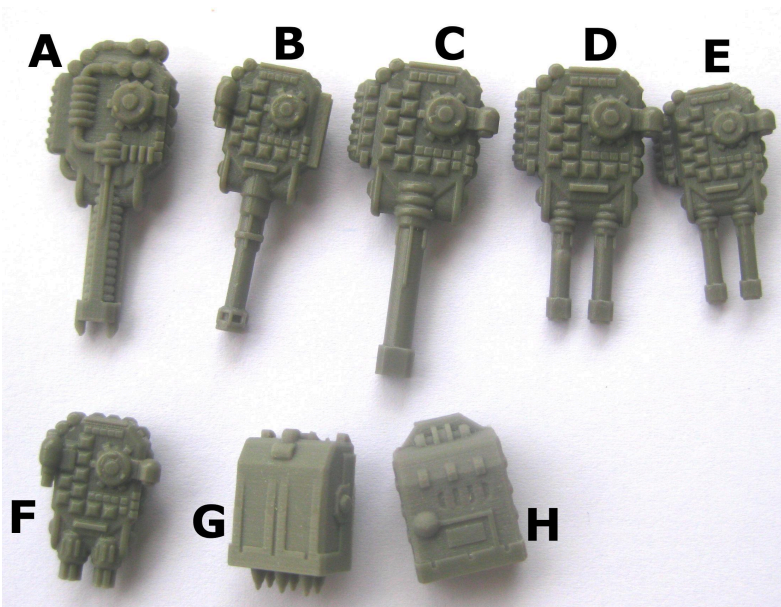

GL-VEH-05 - Tempest Maul Heavy tank - BUNDLE

3x tank hulls PLUS 6x turrets of your choice

30 EUR