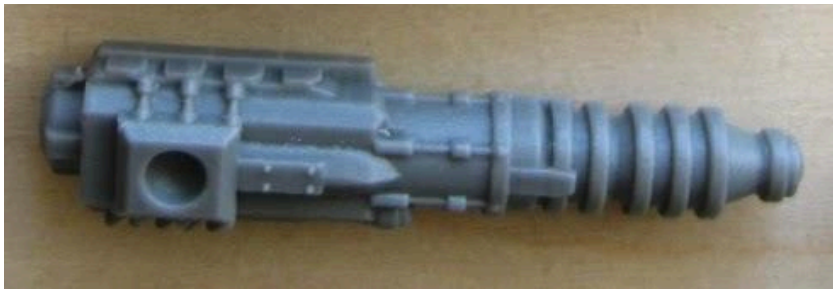

GL-BITS-08 Photon Disintegrator