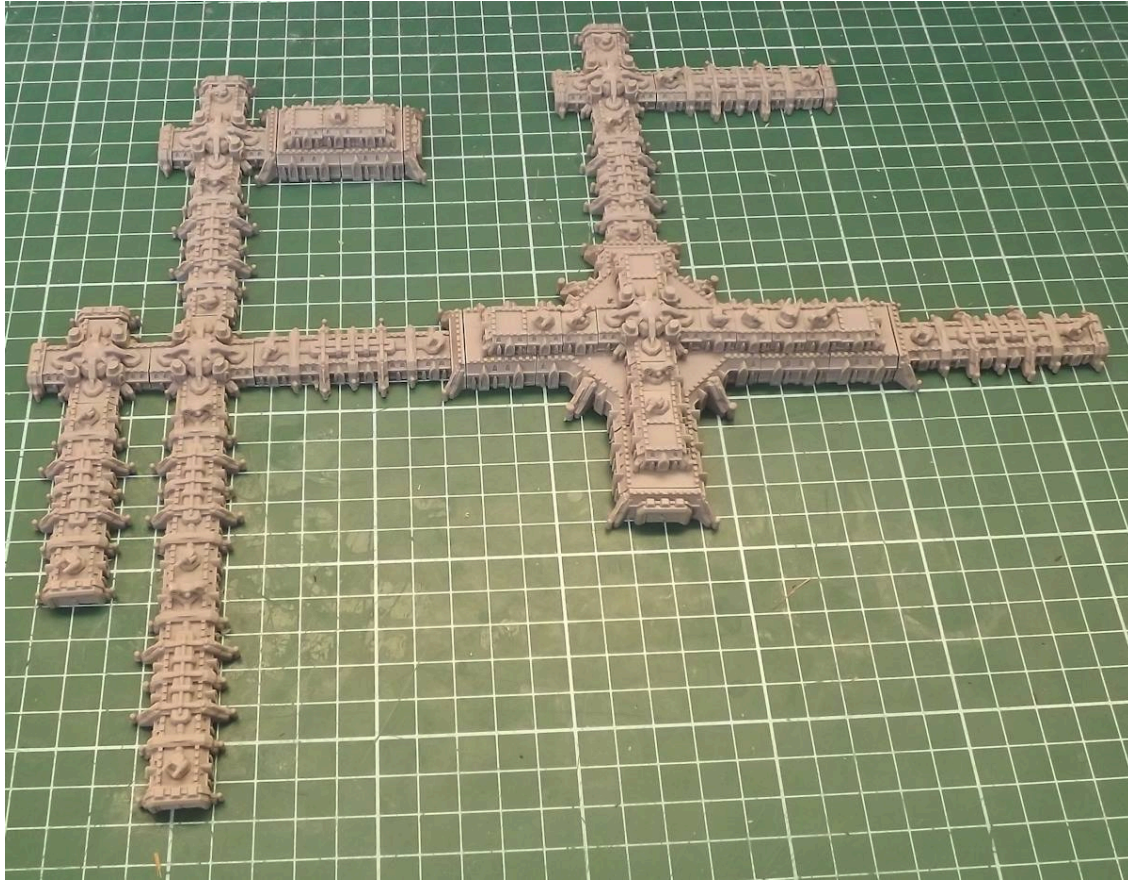

GL-TER-08 GreyDark Research Facility - small kit

Example:

25 EUR

GL-TER-09 GreyDark Research Station - large kit

This kit contains larger elements too for building (e.g. the central building below)

45 EUR

GL-TER-10 GreyDark - high wall kit (GDI-10)