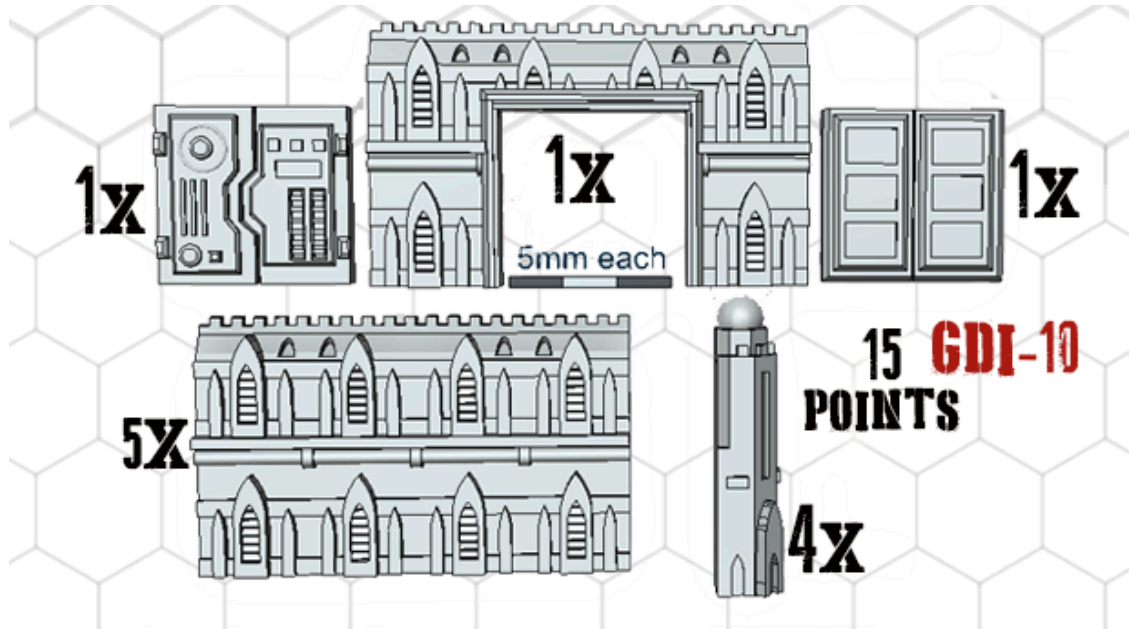

GL-TER-06 Tank Emplacement

4.50 EUR

Short side: 70mm
Long side: 105mm
Outer height: 11mm
Inner height: 9mm
Inside: appr. 70 x 50mm

GL-TER-07 Army Recruitment center with roof and balcony

16 EUR

The kit contains enough parts to build the recruitment center. Size 3x2. Roof edge kit included.
Comes with a double sided door. The one with the eagle was for demo only.
Each panel is 42x60mm

GL-TER-08 GreyDark Research Facility - small kit

Example:

25 EUR

GL-TER-09 GreyDark Research Station - large kit

This kit contains larger elements too for building (e.g. the central building below)

45 EUR

GL-TER-10 GreyDark - high wall kit (GDI-10)

- comes without a roof. The door is double sided.

7.50 EUR

BITS AND PIECES

GL-BITS-01 Rocket pod pack (3 big and 3 small rocket pods)

3 big and 3 small rocket pods
Small: 20mm long, 8.5mm across
Large: 25mm long, 10.5mm across