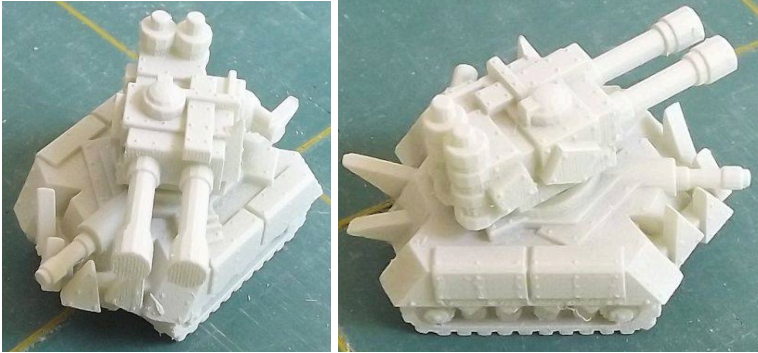

We hope to increase the number of items available during the year.

[VEHICLES](#)

[TERRAIN](#)

[BITS AND PIECES](#)

VEHICLES

GL-VEH-01 - Chaotic Big Wheel Tank v1.0

Length: 55mm
Width 25mm
Height 35mm

Multipart resin kit. Needs cleaning and assembly.

Packages:

1 piece: 9 EUR

Pack of 3: 24 EUR

GL-VEH-02 - Big scrap tank

2-part resin kit. Turret + body. 35mm long, 20mm wide, 25mm tall

3 EUR

GL-VEH-03 - Tempest Maul Heavy tank - BODY ONLY

Tank body only, NO turrets. Comes in 3 parts. Needs assembly.
Size: 48mm long, 35mm wide, 15mm tall