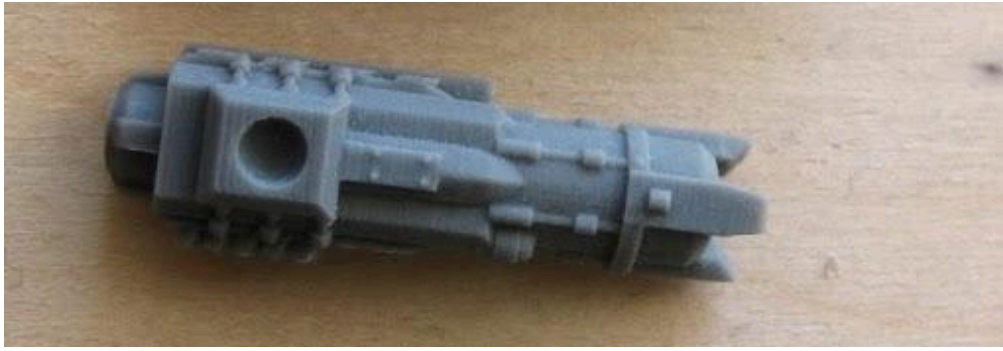

2.50 each

GL-BITS-08 Photon Disintegrator

2.50 each

GL-BITS-09 Laser emitter

2.50 each

GL-BITS-10 Phase disruptor

2.50 Each

GL-BITS-BUNDLE1 Weapon Bundle Deal (16 weapons)