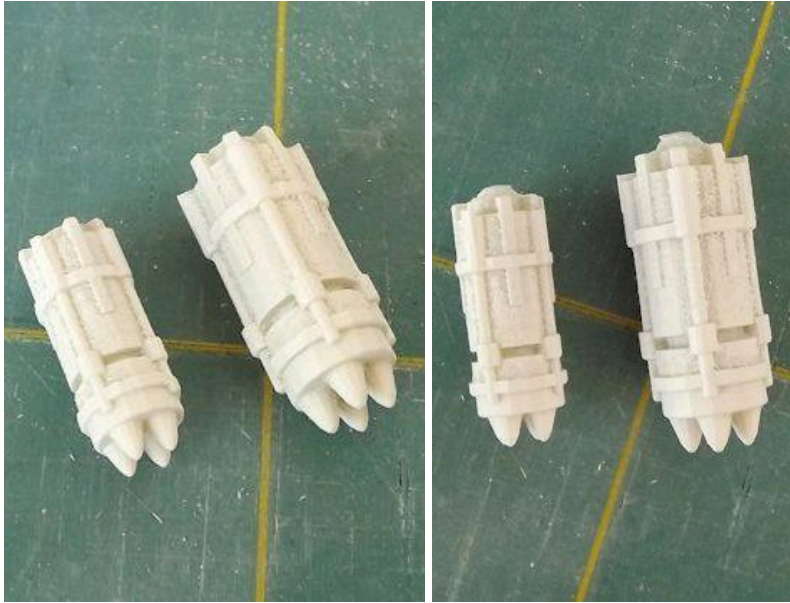

- comes without a roof. The door is double sided.

7.50 EUR

BITS AND PIECES

GL-BITS-01 Rocket pod pack (3 big and 3 small rocket pods)

3 big and 3 small rocket pods
Small: 20mm long, 8.5mm across
Large: 25mm long, 10.5mm across