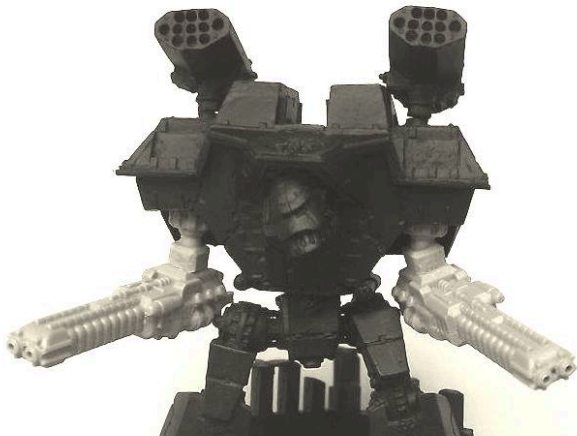

GL-BITS-03 Plasma demolisher

Custom weapon option for big walker type robots..

All weapons come with a connector piece that enables gluing it to any robot.

The titan weapon is for size comparison ONLY