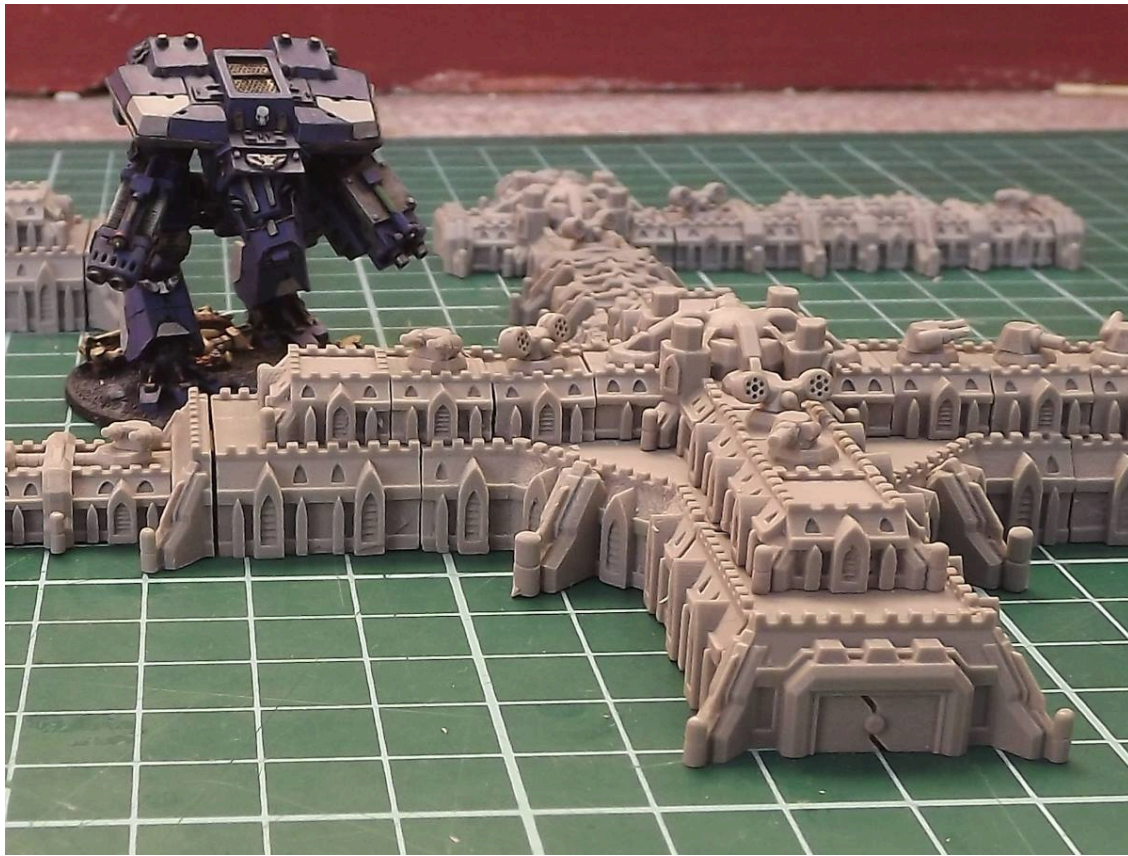

GL-TER-09 GreyDark Research Station - large kit

This kit contains larger elements too for building (e.g. the central building below)

45 EUR