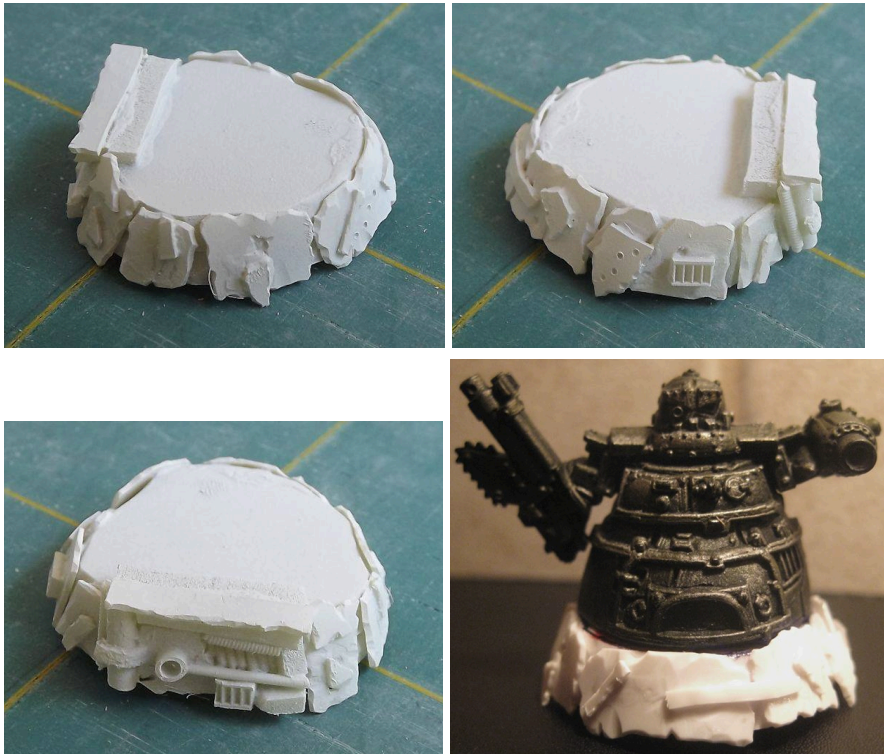

GL-BITS-02 Stompa skirts (3 pieces)

3 pieces of custom stompa skirts that enable you to convert a plastic stompa into a higher supa stompa. Just cut the legs of the plastic stompa and glue it on top of this.

6 EUR
for a pack of 3