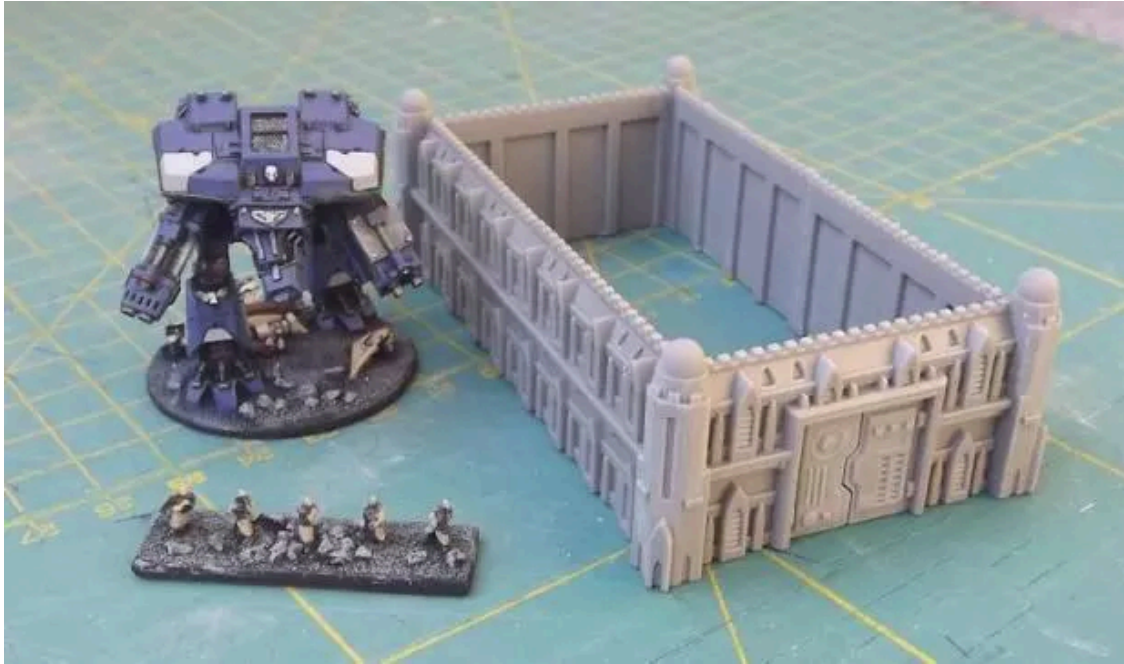

- comes without a roof. The door is double sided.

7.50 EUR

BITS AND PIECES

GL-BITS-01 Rocket pod pack (3 big and 3 small rocket pods)

3 big and 3 small rocket pods
Small: 20mm long, 8.5mm across
Large: 25mm long, 10.5mm across