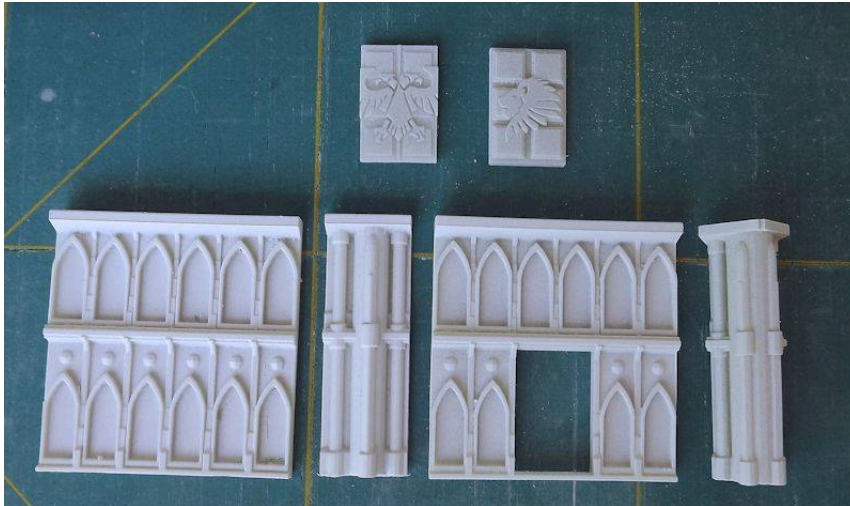

on the large building - GL-TER-07.

GL-TER-02-C Building set nr. 4 (6 buildings - TYPE C)

Enough parts to build 6 buildings of this kind (size 2x1).

Per building: 5 wall pieces, 1 gate piece, 2 connectors, 4 corners, 2 doors

Each panel is 37x37mm

will be
40 EUR

GL-TER-03 Building set nr. 5 (12 buildings)

Enough parts to build 12 buildings of this kind (size 2x1).

Per building: 5 wall pieces, 1 gate piece, 2 connectors, 4 corners, 2 doors

Please specify type and numbers when ordering.

ILLUSTRATION: