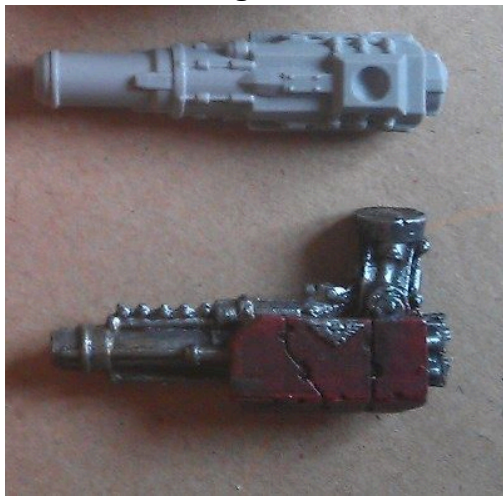

2.50 each

GL-BITS-04 Heavy Shredder Blade

2.50 each

GL-BITS-05 Assault Troop Carrier

2.50 each

GL-BITS-06 Siege Cannon

2.50 each

GL-BITS-07 Pulse phaser