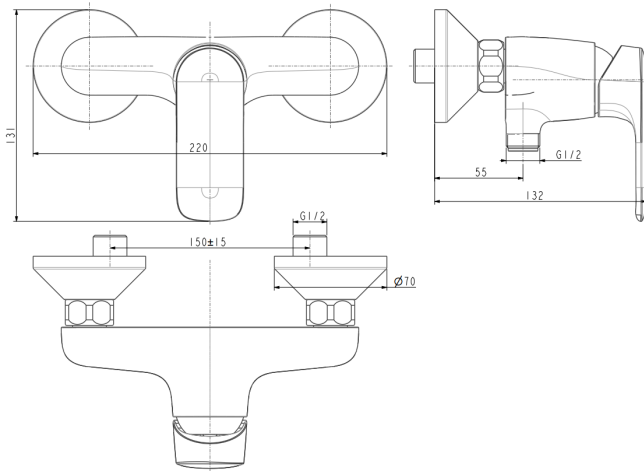

FINISHES AVAILABILITY

Chrome (- CP)

AWARDS WON

- N/A

SHIPPING WEIGHT

- Product gross weight: 1.04kg /set
- Product net weight: 1.18kg /set

STANDARDS CRITERIA

- GB 18145-2014

This document is the property of American Standard. It can neither be reproduced, nor communicated, without authorization.

American Standard reserves the right to change dimensions and specifications without notice, we assume no liability for the use of obsolete dimensions.