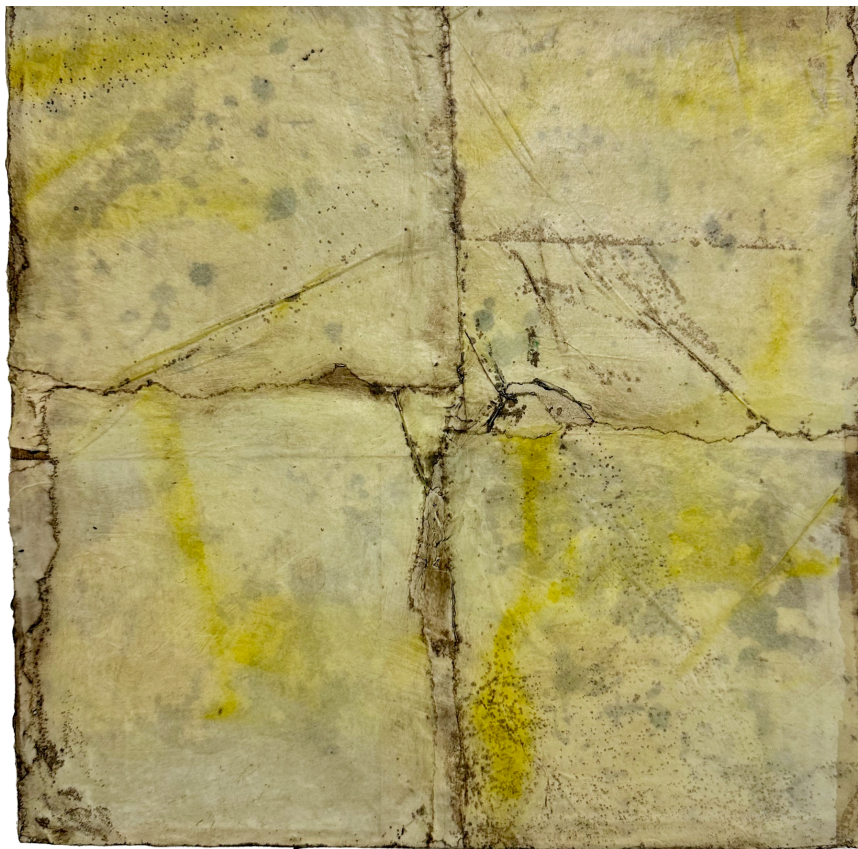

Enso 009

10”h x 10”w x 3.5”d | encaustic collage | cradled board |
USD \$2,100

Enso 013

6”h x 6”w x 3.5”d | encaustic collage | cradled board |
USD \$2,000

Astraea

4”h x 12”w x 2”d | Encaustic Collage
USD \$ 2,185

Day Dreams

12”h x 4”w x 2”d | Encaustic Collage

USD \$ 2,185

Cross Roads #1 (yellow)
12”h x 12”w x 2.25”d | Encaustic Collage
USD \$ 2,300

Cross Roads #3 (green)
12”h x 12”w x 2.1/4”d | Encaustic Collage
USD \$ 2,300