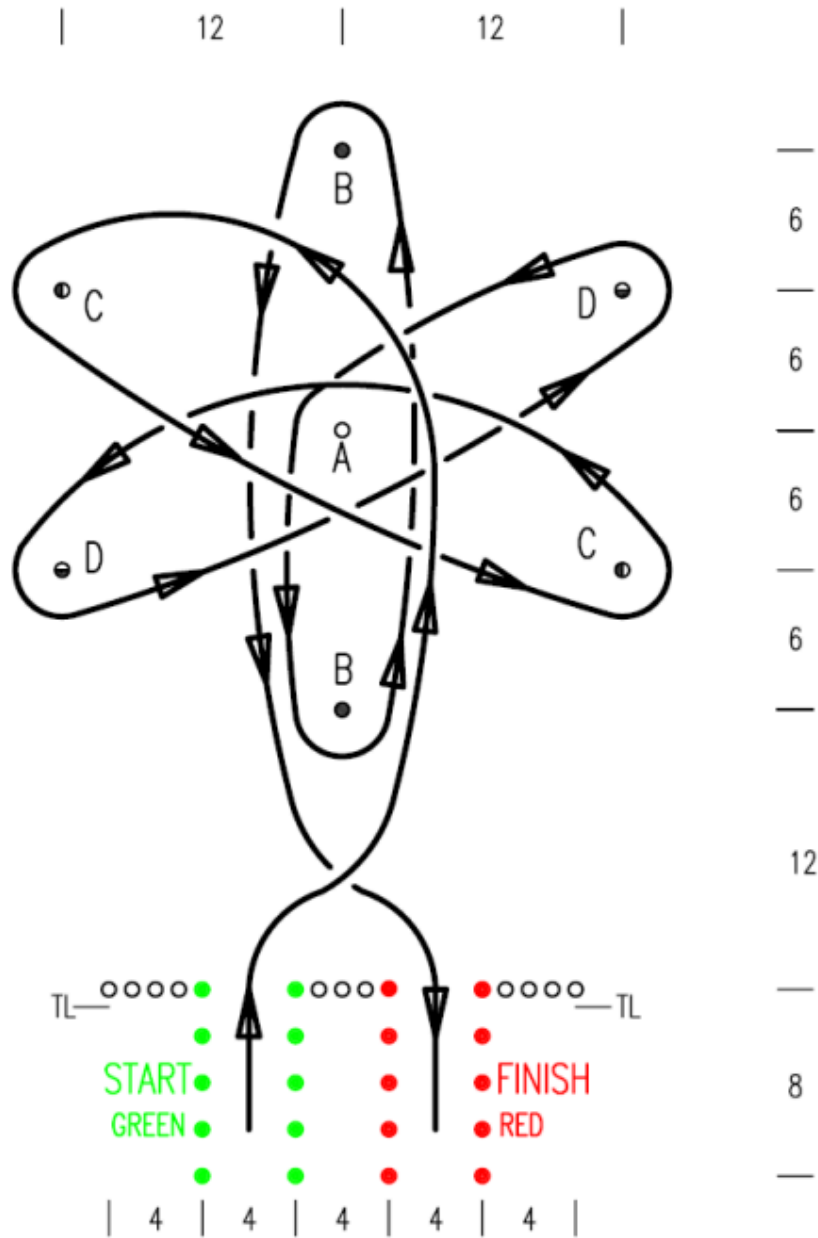

DOUBLE LOOP

Forward: \longrightarrow
 Timing line (0.5 - 1m): TL—
 Length: 32m
 Width: 24m

Similar test layouts: Pg. 35,36,37,38,39,40,41,72

ATOM

Forward: 
 Timing line (0.5 - 1m): TL—
 Length: 44m
 Width: 24m

Similar test layouts: Pg. 44,45

ATOM BOMB

Forward: \longrightarrow
 Timing line (0.5 - 1m): TL—
 Length: 44m
 Width: 24m

Similar test layouts: Pg. 43,45

TRY ANGLES

Forward: \longrightarrow
 Timing line (0.5 - 1m): TL—
 Length: 32m
 Width: 24m

Similar test layouts: Pg. 35,36,37,38,39,40,42,72