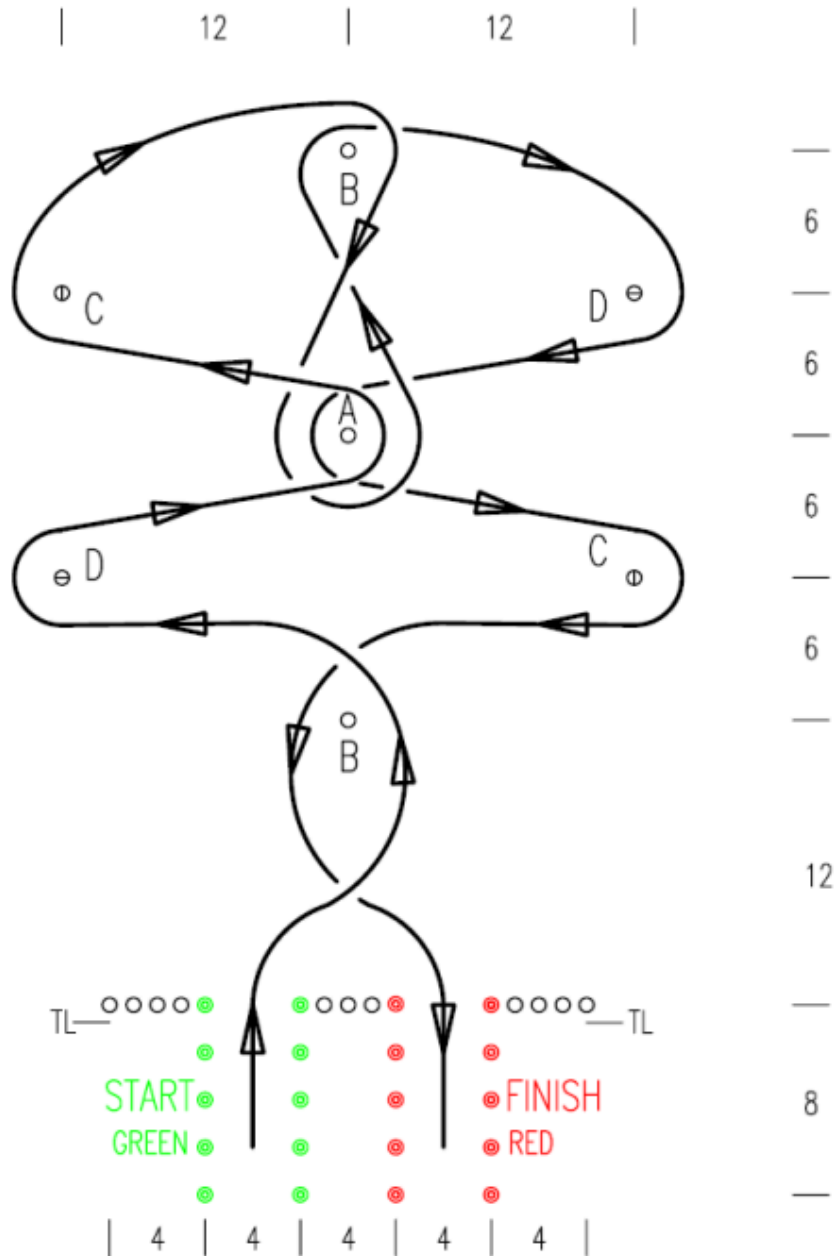

DOUBLE LOOP

Forward: \longrightarrow
 Timing line (0.5 - 1m): TL—
 Length: 32m
 Width: 24m

Similar test layouts: Pg. 35,36,37,38,39,40,41,72

ATOM

Forward: 
 Timing line (0.5 - 1m): TL—
 Length: 44m
 Width: 24m

Similar test layouts: Pg. 44,45

ATOM BOMB

Forward: \longrightarrow
 Timing line (0.5 - 1m): TL—
 Length: 44m
 Width: 24m

Similar test layouts: Pg. 43,45

TRY ANGLES

Forward: \longrightarrow
 Timing line (0.5 - 1m): TL—
 Length: 32m
 Width: 24m

Similar test layouts: Pg. 35,36,37,38,39,40,42,72