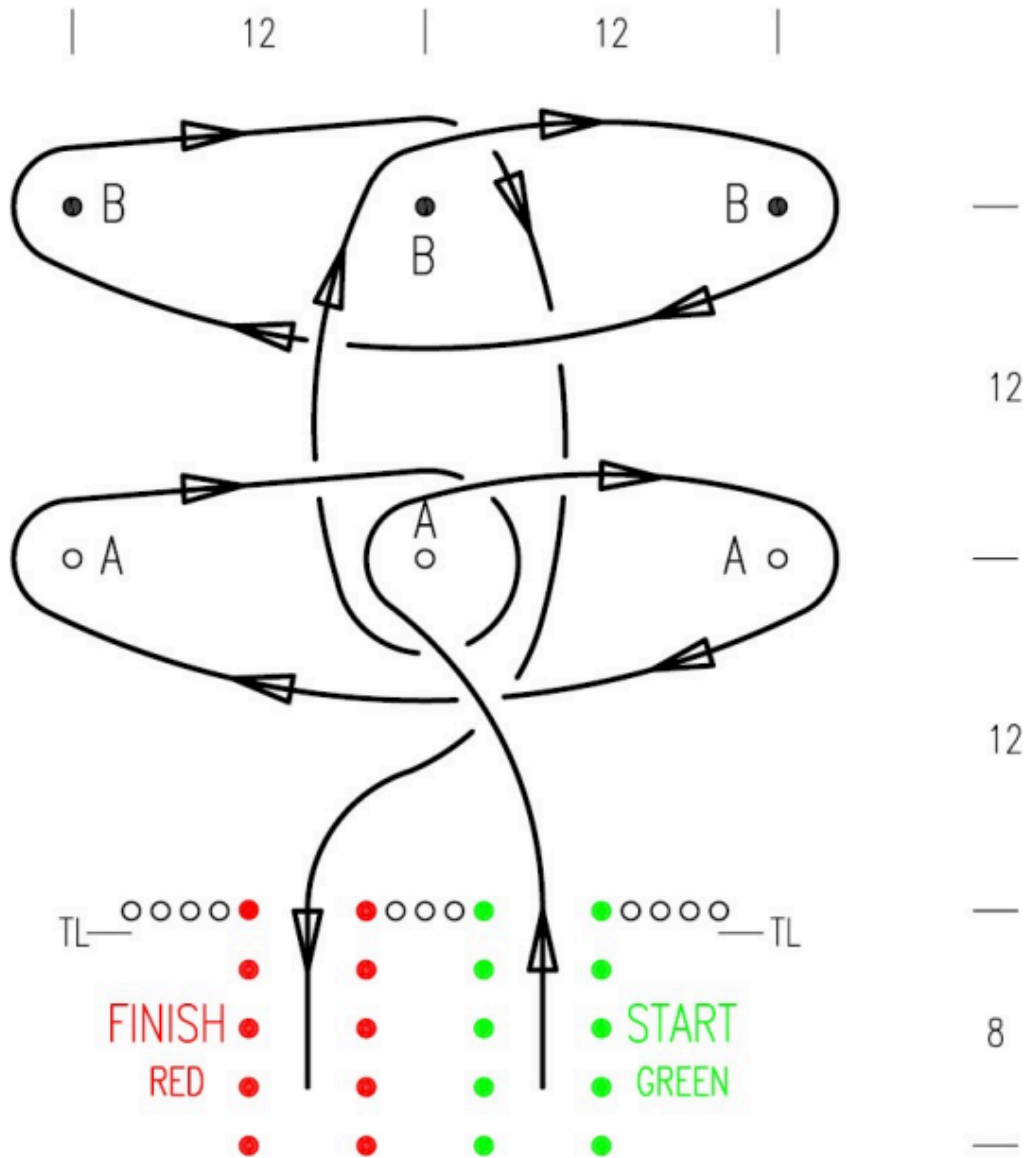

DOUBLE LOOP

Forward: \longrightarrow
 Timing line (0.5 - 1m): TL—
 Length: 32m
 Width: 24m

Similar test layouts: Pg. 35,36,37,38,39,40,41,72

ATOM

Forward: 
 Timing line (0.5 - 1m): TL—
 Length: 44m
 Width: 24m

Similar test layouts: Pg. 44,45

ATOM BOMB

Forward: \longrightarrow
 Timing line (0.5 - 1m): TL—
 Length: 44m
 Width: 24m

Similar test layouts: Pg. 43,45

TRY ANGLES

Forward: \longrightarrow
 Timing line (0.5 - 1m): TL—
 Length: 32m
 Width: 24m

Similar test layouts: Pg. 35,36,37,38,39,40,42,72