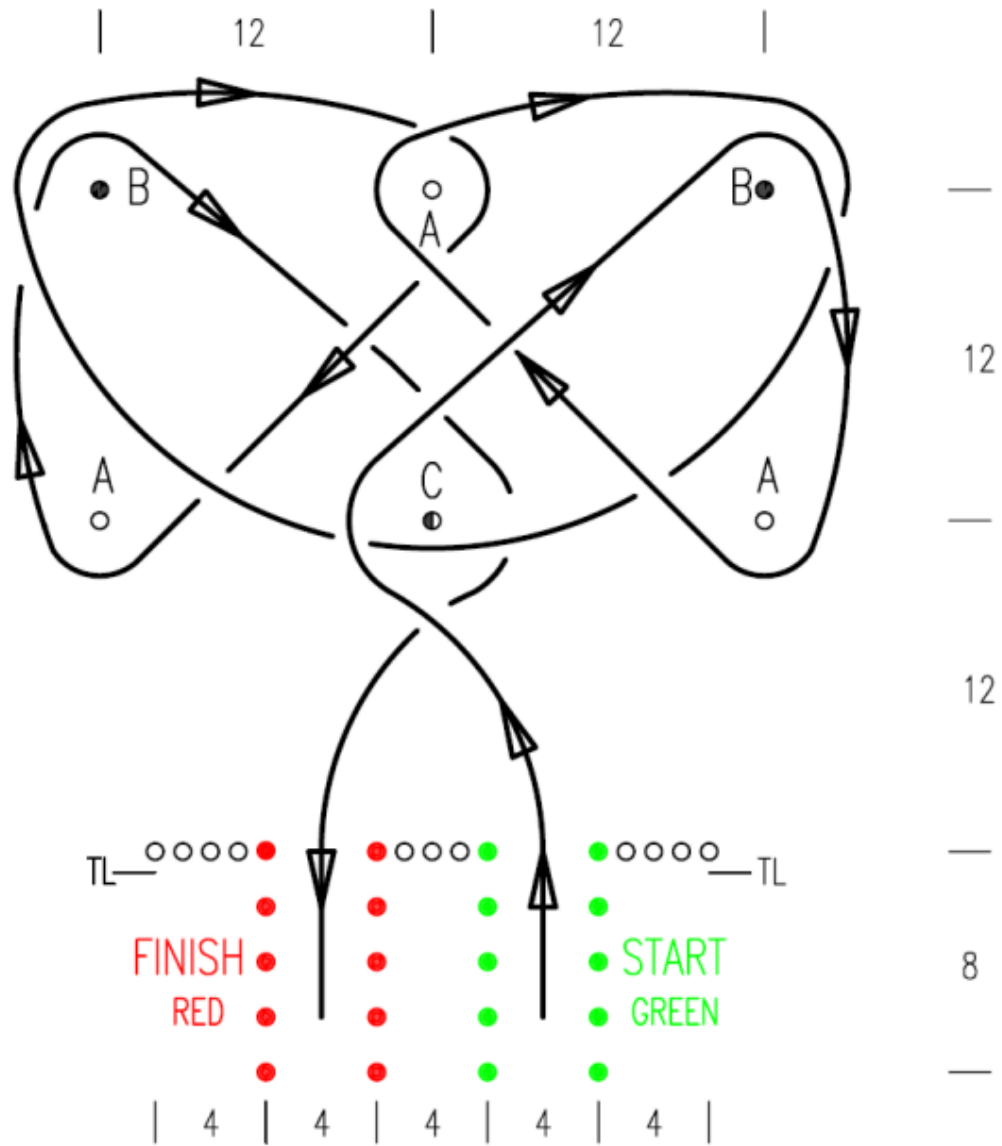

DOUBLE LOOP

Forward: \longrightarrow
 Timing line (0.5 - 1m): TL—
 Length: 32m
 Width: 24m

Similar test layouts: Pg. 35,36,37,38,39,40,41,72

ATOM

Forward: 
 Timing line (0.5 - 1m): TL—
 Length: 44m
 Width: 24m

Similar test layouts: Pg. 44,45

ATOM BOMB

Forward: \longrightarrow
 Timing line (0.5 - 1m): TL—
 Length: 44m
 Width: 24m

Similar test layouts: Pg. 43,45

TRY ANGLES

Forward: \longrightarrow
 Timing line (0.5 - 1m): TL—
 Length: 32m
 Width: 24m

Similar test layouts: Pg. 35,36,37,38,39,40,42,72